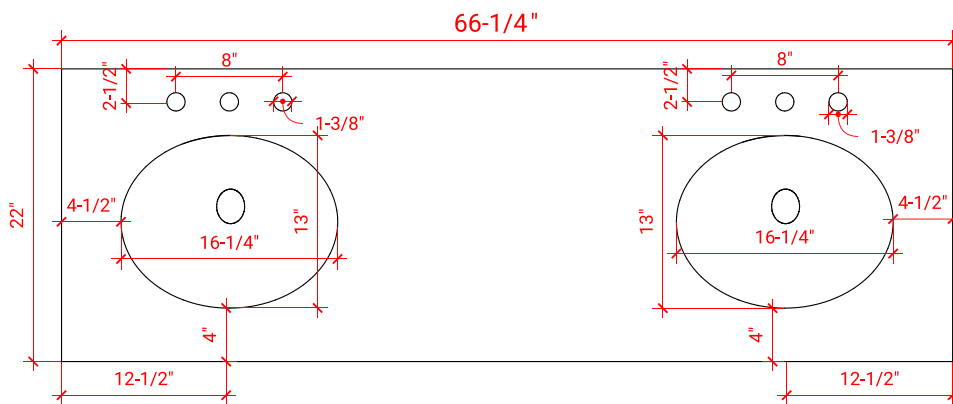

HEPBURN 66" DOUBLE SINK BASE CABINET

ARIEL

T066D

BASE CABINET DIMENSIONS

66" W x 21.5" D x 34.5" H

FEATURES

- Solid wood frame & plywood panels
- Dovetail drawers and joints
- Soft closing doors & drawers

HARDWARE FINISHES

OVERALL DIMENSIONS

66.25" W x 22" D x 1.5" H

COUNTERTOP OPTIONS

Carrara White Quartz
CQ-066D-OVL-CT

FEATURES

- Solid countertop with mitered edges & seams
- Undermount white oval sink
- Pre-drilled for 8" widespread faucet

INCLUDED

- Countertop
- Matching Backsplash
- Oval Sinks

COUNTERTOP PLAN VIEW

EDGE SIDE VIEW

THREE DIMENSIONAL COUNTERTOP VIEW