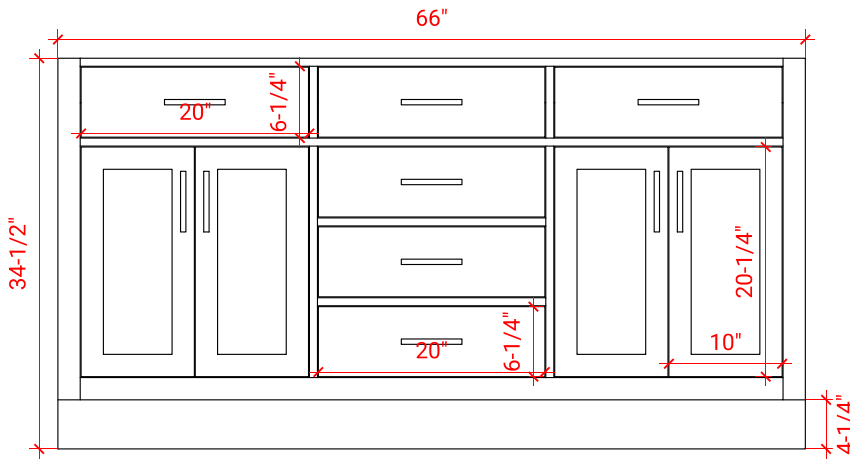

HEPBURN 66" DOUBLE SINK BASE CABINET

ARIEL

T066D

BASE CABINET DIMENSIONS

66" W x 21.5" D x 34.5" H

FEATURES

- Solid wood frame & plywood panels
- Dovetail drawers and joints
- Soft closing doors & drawers

HARDWARE FINISHES

Brushed Nickel Satin Brass Matte Black Polished Chrome

AVAILABLE COLORS

White Grey Midnight Blue

FRONT VIEW

SIDE VIEW

PLAN VIEW

66" DOUBLE OVAL SINK COUNTERTOP WITH 1.5 IN. THICKNESS

ARIEL

OVERALL DIMENSIONS

66.25" W x 22" D x 1.5" H

COUNTERTOP OPTIONS

Carrara White Quartz
CQ-066D-OVL-CT

FEATURES

- Solid countertop with mitered edges & seams
- Undermount white oval sink
- Pre-drilled for 8" widespread faucet

INCLUDED

- Countertop
- Matching Backsplash
- Oval Sinks

COUNTERTOP PLAN VIEW

EDGE SIDE VIEW

THREE DIMENSIONAL COUNTERTOP VIEW