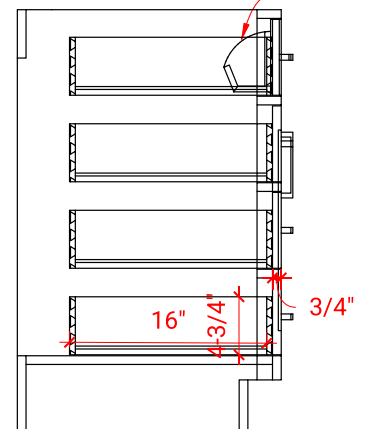

HEPBURN 66" DOUBLE SINK BASE CABINET

ARIEL

T066D

BASE CABINET DIMENSIONS

66" W x 21.5" D x 34.5" H

FEATURES

- Solid wood frame & plywood panels
- Dovetail drawers and joints
- Soft closing doors & drawers

HARDWARE FINISHES

Brushed Nickel Satin Brass Matte Black Polished Chrome

AVAILABLE COLORS

White Grey Midnight Blue

FRONT VIEW

SIDE VIEW

PLAN VIEW

66" DOUBLE OVAL SINK COUNTERTOP WITH 1.5 IN. THICKNESS

ARIEL

OVERALL DIMENSIONS

66.25" W x 22" D x 1.5" H

COUNTERTOP OPTIONS

Carrara White Quartz
CQ-066D-OVL-CT

FEATURES

- Solid countertop with mitered edges & seams
- Undermount white oval sink
- Pre-drilled for 8" widespread faucet

INCLUDED

- Countertop
- Matching Backsplash
- Oval Sinks

COUNTERTOP PLAN VIEW

EDGE SIDE VIEW

THREE DIMENSIONAL COUNTERTOP VIEW