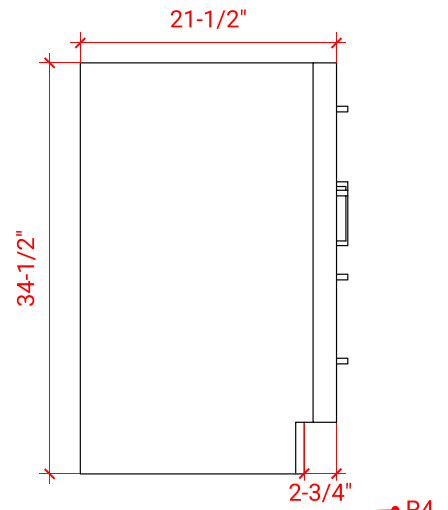

HEPBURN 66" DOUBLE SINK BASE CABINET

ARIEL

T066D

BASE CABINET DIMENSIONS

66" W x 21.5" D x 34.5" H

FEATURES

- Solid wood frame & plywood panels
- Dovetail drawers and joints
- Soft closing doors & drawers

HARDWARE FINISHES

Brushed Nickel Satin Brass Matte Black Polished Chrome

AVAILABLE COLORS

White Grey Midnight Blue

FRONT VIEW

SIDE VIEW

PLAN VIEW

66" DOUBLE OVAL SINK COUNTERTOP WITH 1.5 IN. THICKNESS

ARIEL

OVERALL DIMENSIONS

66.25" W x 22" D x 1.5" H

COUNTERTOP OPTIONS

Carrara White Quartz
CQ-066D-OVL-CT

FEATURES

- Solid countertop with mitered edges & seams
- Undermount white oval sink
- Pre-drilled for 8" widespread faucet

INCLUDED

- Countertop
- Matching Backsplash
- Oval Sinks

COUNTERTOP PLAN VIEW

EDGE SIDE VIEW

THREE DIMENSIONAL COUNTERTOP VIEW