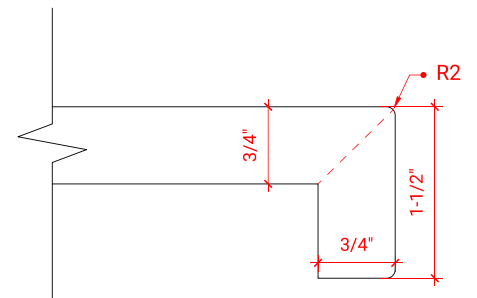

HEPBURN 66" DOUBLE SINK BASE CABINET

ARIEL

T066D

BASE CABINET DIMENSIONS

66" W x 21.5" D x 34.5" H

FEATURES

- Solid wood frame & plywood panels
- Dovetail drawers and joints
- Soft closing doors & drawers

HARDWARE FINISHES

OVERALL DIMENSIONS

66.25" W x 22" D x 1.5" H

COUNTERTOP OPTIONS

Carrara White Quartz
CQ-066D-OVL-CT

FEATURES

- Solid countertop with mitered edges & seams
- Undermount white oval sink
- Pre-drilled for 8" widespread faucet

INCLUDED

- Countertop
- Matching Backsplash
- Oval Sinks

COUNTERTOP PLAN VIEW

EDGE SIDE VIEW

THREE DIMENSIONAL COUNTERTOP VIEW