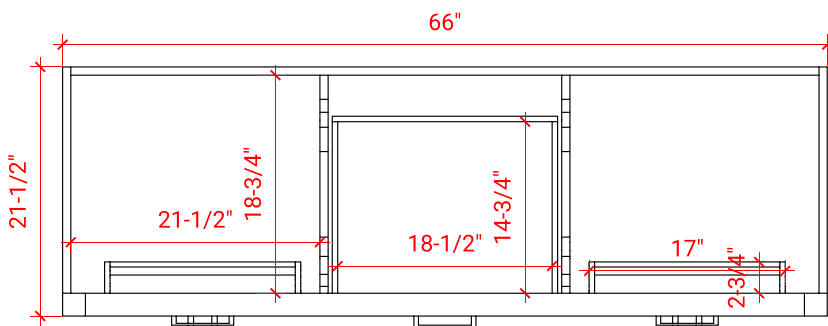

HEPBURN 66" DOUBLE SINK BASE CABINET

ARIEL

T066D

BASE CABINET DIMENSIONS

66" W x 21.5" D x 34.5" H

FEATURES

- Solid wood frame & plywood panels
- Dovetail drawers and joints
- Soft closing doors & drawers

HARDWARE FINISHES

Brushed Nickel Satin Brass Matte Black Polished Chrome

AVAILABLE COLORS

White Grey Midnight Blue

FRONT VIEW

SIDE VIEW

PLAN VIEW

66" DOUBLE OVAL SINK COUNTERTOP WITH 1.5 IN. THICKNESS

ARIEL

OVERALL DIMENSIONS

66.25" W x 22" D x 1.5" H

COUNTERTOP OPTIONS

Carrara White Quartz
CQ-066D-OVL-CT

FEATURES

- Solid countertop with mitered edges & seams
- Undermount white oval sink
- Pre-drilled for 8" widespread faucet

INCLUDED

- Countertop
- Matching Backsplash
- Oval Sinks

COUNTERTOP PLAN VIEW

EDGE SIDE VIEW

THREE DIMENSIONAL COUNTERTOP VIEW