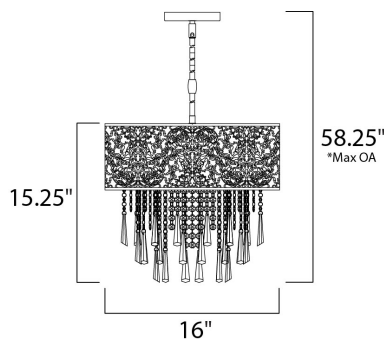

**PRODUCT DESCRIPTION**

The Rapture Collection's delicate pattern in Satin Nickel stainless steel creates a silhouette against the inner fabric shade available in your choice of White, Black or Red. The shimmer of crystal adds a touch of elegance to this transitional style.

\*max overall height

**MEASUREMENTS**

- DIMENSION : 16" W x 15.25" H
- MAX OAH : 58.25" OAH
- CANOPY : 4.72" W x 0.79" H x 4.72" L
- HANGING WEIGHT : 9.26 lb

**LAMPING**

- INPUT VOLTAGE : 120V
- LUMENS : 3,750 Rated
- BULB : 5 x 40W Xenon G9 , 200W Total
- BULB INCLUDED : (Included)
- DIMMABLE : Yes
- COLOR\_TEMP : 2900K

**FINISHES OPTION**

**GLASS**

White WT

**MATERIAL**

Stainless Steel, Fabric, Crystal

**RATINGS**

cETLus  
Dry Location

**ADDITIONAL**