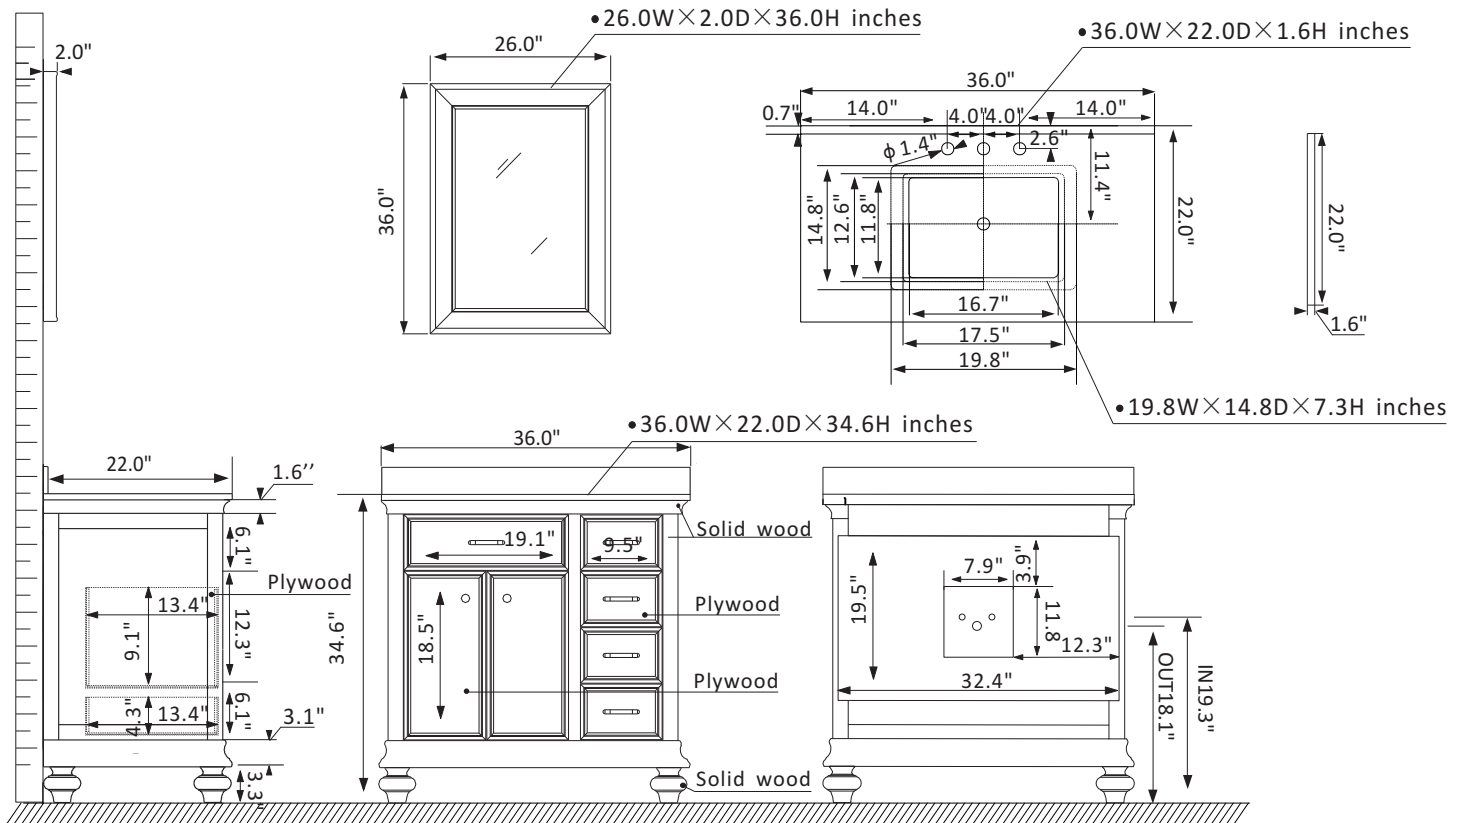

Vinnova Charlotte Vanity Collection 735036-WH-CQS

Features

- Adds traditional splendor to any bathroom
 - Solid wood and ply wood construction
 - Single Matching Framed Mirror
 - Generous storage space for toiletries
 - Available in White/Grey/Finnish Green finish
 - Carrara Composite Stone countertop and Rectangular Under-Mount Sink with overflow included
 - Beautiful Modernistic Satin Nickel finish hardware(White/Grey) or Brushed Bronze finish hardware(Finnish Green)
 - Two Soft-Closing doors, On the right middle side with a large Two in one Soft-Closing Drawer and one Soft-Closing drawer
 - Four feet
 - Easy plumbing and faucet installation*
- * Does not include faucet, drain assembly or P-trap