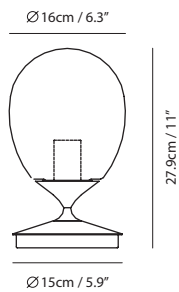

Weight
2.7kg / 5.9lb

Color
 pearl cocoa
 champagne gold

pearl cocoa

champagne gold

Measurement : centimeter / inches

Mist LED Floor

Model
SLD-8996TJ

Material
mouth-blown glass, steel

Light Source
LED 10W 2700K CRI95 918lm

Feature
mouth-blown sand-blasted glass
DJ dimmer + foot switch

Weight
11.2kg / 24.6lb

Color
 pearl cocoa
 champagne gold

pearl cocoa

champagne gold

Measurement : centimeter / inches

Mist LED Table S

Model
SLD-8995DJS

Material
mouth-blown glass, steel

Light Source
LED 5W 2700K CRI95 510lm

Feature
mouth-blown sand-blasted glass, DJ dimmer

Weight
2.3kgj / 5.1lb

Cord
200cm / 78.7"

Color
 pearl cocoa
 champagne gold