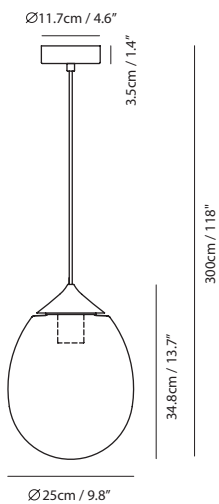

Mist LED Pendant L

Model
SLD-8996P

Material
mouth-blown glass, steel

Light Source
LED 10W 2700K CRI95 918lm

Feature
mouth-blown sand-blasted glass

Weight
2.7kg / 5.9lb

Color
 pearl cocoa
 champagne gold