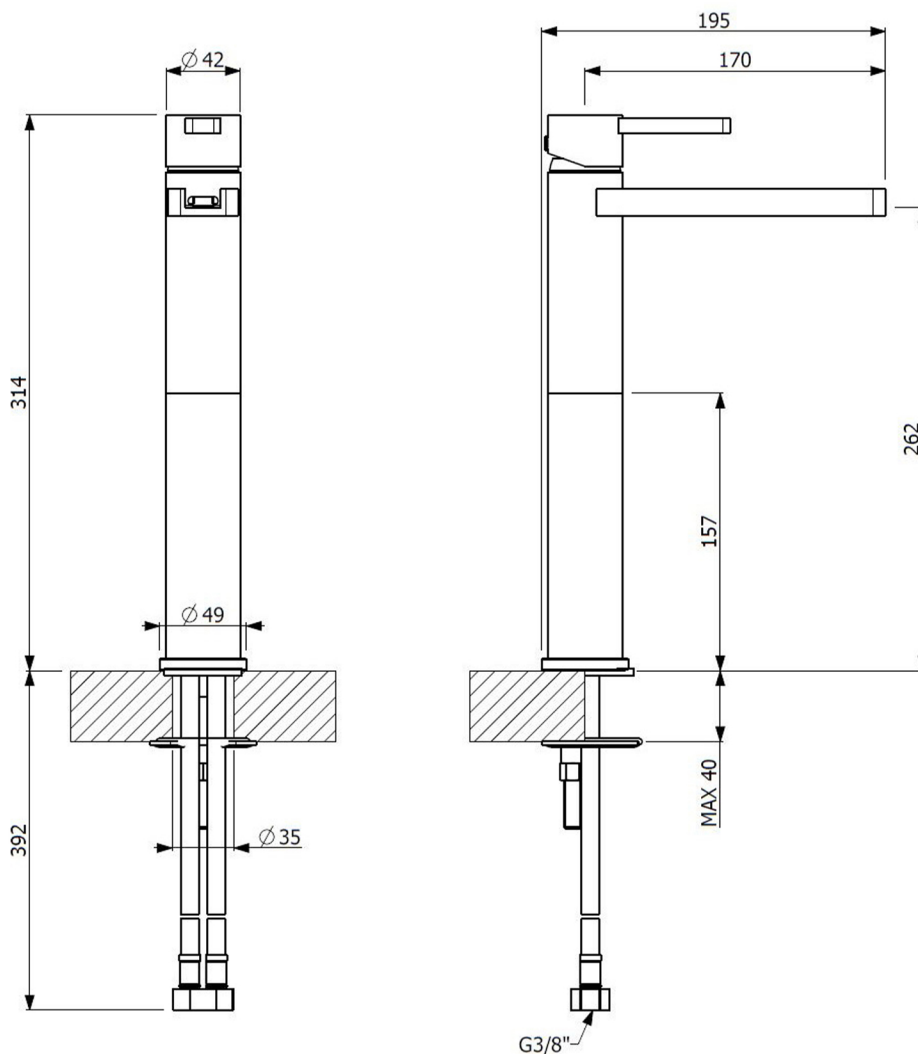

AQUA

Model: AQUA

Category: Bathroom Faucet

Material: Lead-Free Brass

Dimensions: 7.6" (L) x 1.6" (W) x 12.3" (H)

Description: Luxury bathroom faucet in polished chrome finish.

*Numbers are in millimeter