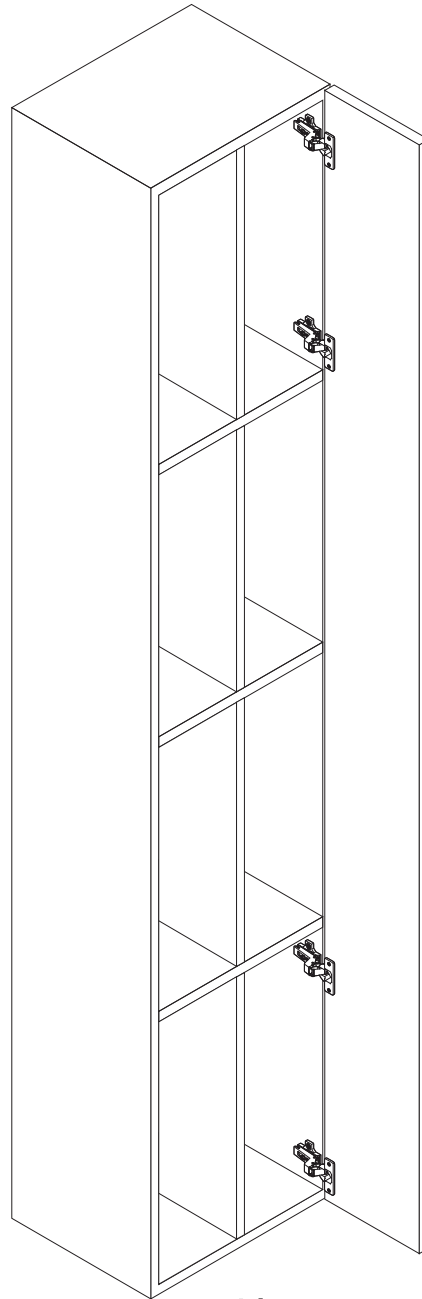

FST8070

Linen Side Cabinet with Mirrored Door

INSTALLATION GUIDE

FRESCA®

Linen Side Cabinet
front view

Linen Side Cabinet
rear view

FST8070

Linen Side Cabinet with Mirrored Door

INSTALLATION GUIDE

FRESCA®

DIMENSIONS

Linen Side Cabinet front view

Linen Side Cabinet rear view

SIDE CABINET INSTALLATION

TOOLS FOR ASSEMBLY

INSTALLATION HARDWARE