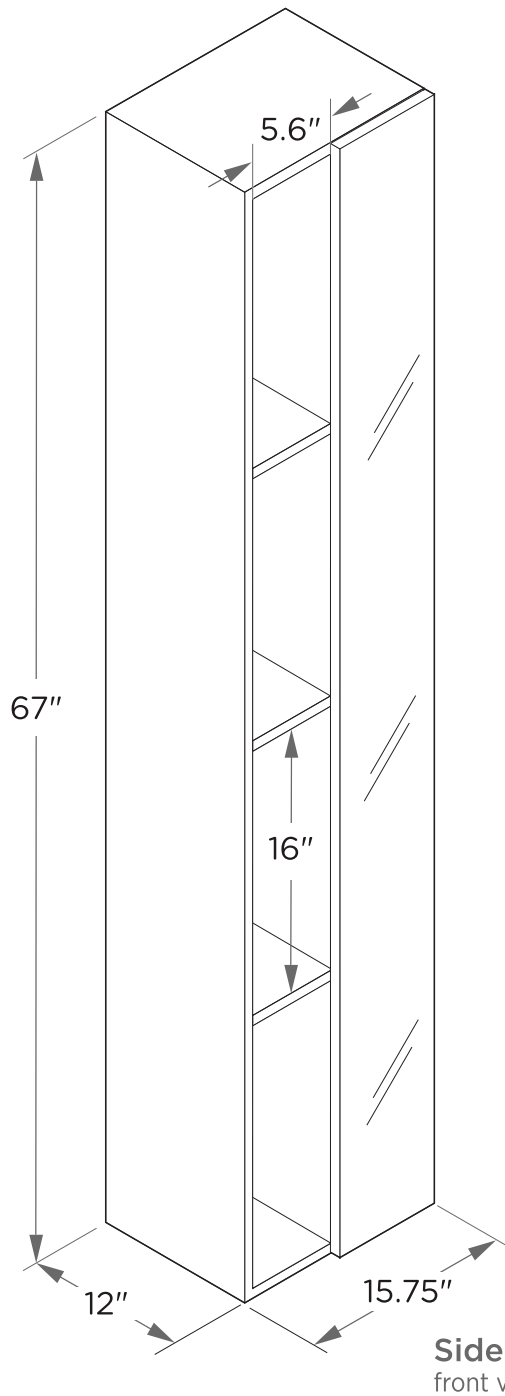

FST8070

Linen Side Cabinet with Mirrored Door

INSTALLATION GUIDE

FRESCA®

Linen Side Cabinet
front view

Linen Side Cabinet
rear view

FST8070

Linen Side Cabinet with Mirrored Door

INSTALLATION GUIDE

FRESCA®

DIMENSIONS

Linen Side Cabinet front view

Linen Side Cabinet rear view

SIDE CABINET INSTALLATION

TOOLS FOR ASSEMBLY

INSTALLATION HARDWARE