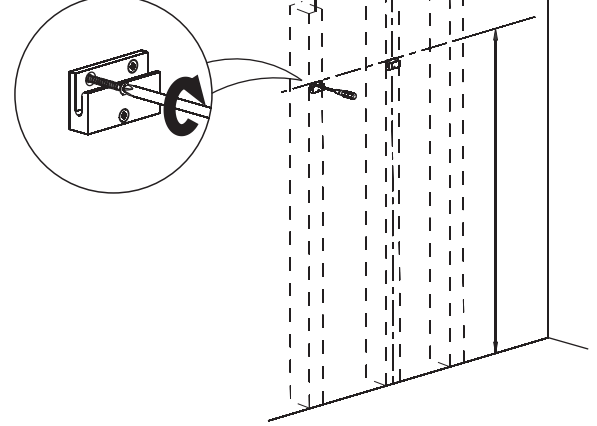

FST8070

Linen Side Cabinet with Mirrored Door

INSTALLATION GUIDE

FRESCA®

Linen Side Cabinet
front view

Linen Side Cabinet
rear view

FST8070

Linen Side Cabinet with Mirrored Door

INSTALLATION GUIDE

FRESCA®

DIMENSIONS

Linen Side Cabinet front view

Linen Side Cabinet rear view

SIDE CABINET INSTALLATION

TOOLS FOR ASSEMBLY

INSTALLATION HARDWARE

1

3

NOTE: Consult an expert for the proper screws/bolts to use when attaching to various constructions. Screws provided do not attach to all wall construction types. Anchors are not required if brackets are installed in the stud.