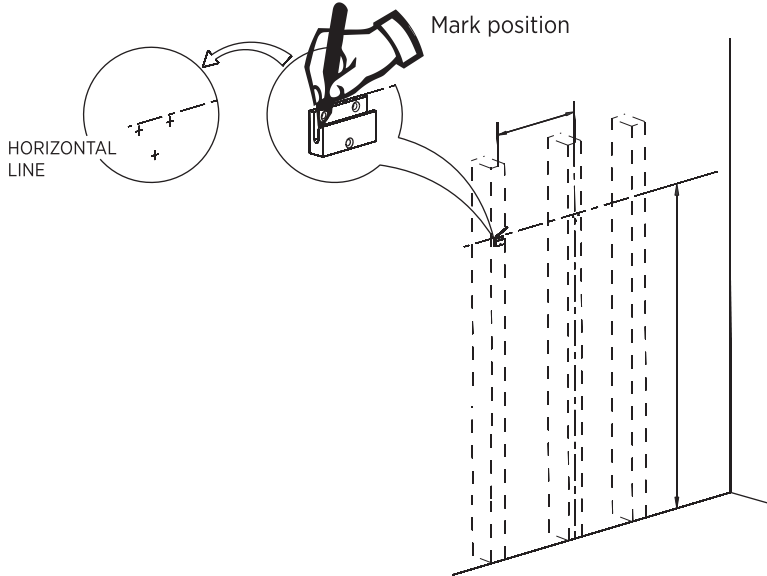

FST8070

Linen Side Cabinet with Mirrored Door

INSTALLATION GUIDE

FRESCA®

Linen Side Cabinet
front view

Linen Side Cabinet
rear view

FST8070

Linen Side Cabinet with Mirrored Door

INSTALLATION GUIDE

FRESCA®

DIMENSIONS

Linen Side Cabinet front view

Linen Side Cabinet rear view

SIDE CABINET INSTALLATION

TOOLS FOR ASSEMBLY

INSTALLATION HARDWARE

1

3

NOTE: Consult an expert for the proper screws/bolts to use when attaching to various constructions. Screws provided do not attach to all wall construction types. Anchors are not required if brackets are installed in the stud.