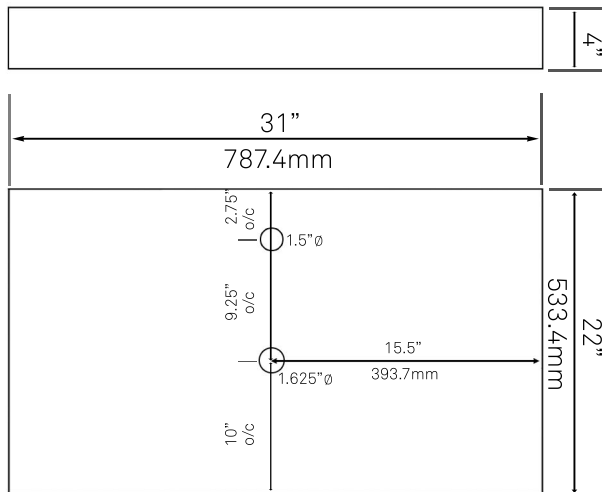

30-in Bath Vanity with Café Quartz Counter, Backsplash & Handles - NOBV-30CM-6001BN

Requested By: _____

Specific Features: _____

STANDARD SPECIFICATIONS:

- 30-inch bathroom vanity in café mocha
- Café quartz countertop & backsplash
- Includes: handles, countertop, backsplash and vanity
- Vanity constructed of solid wood and veneer
- Thick ¾-inch side panels
- Freestanding installation
- Back wall cut-out: 8" x 11"
- Backsplash: 31" x 4" x .75"
- Vanity comes fully assembled; countertop, backsplash & handles need to be assembled
- Tip-resistant strap included

WARRANTY:

Limited lifetime warranty

- See www.Novatto.com for details

COORDINATING ACCESSORIES:

- NVMR-3036CM matching mirror
- See other options for different natural stone countertops & backsplash

NOTES

Novatto reserves the right (1) to make changes in materials and specifications, and (2) to change or discontinue models, both without notice or obligation. Dimensions are for reference only, see www.Novatto.com for finish options and product availability.