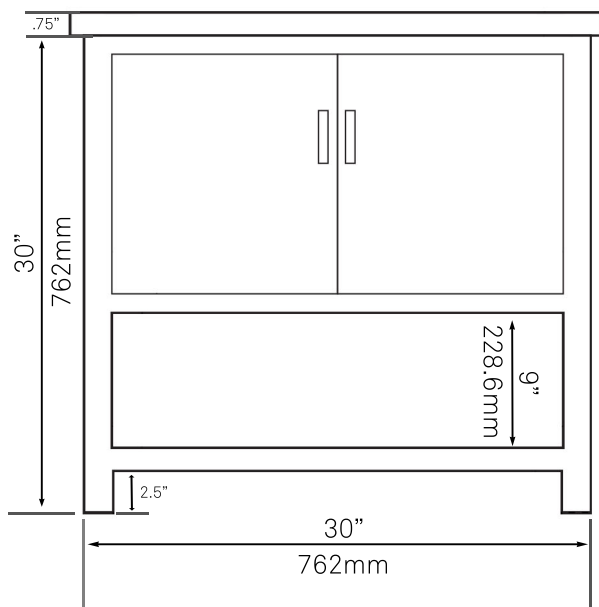

30-in Bath Vanity with Café Quartz Counter, Backsplash & Handles - NOBV-30CM-6001BN

Requested By: _____

Specific Features: _____

STANDARD SPECIFICATIONS:

- 30-inch bathroom vanity in café mocha
- Café quartz countertop & backsplash
- Includes: handles, countertop, backsplash and vanity
- Vanity constructed of solid wood and veneer
- Thick ¾-inch side panels
- Freestanding installation
- Back wall cut-out: 8" x 11"
- Backsplash: 31" x 4" x .75"
- Vanity comes fully assembled; countertop, backsplash & handles need to be assembled
- Tip-resistant strap included

WARRANTY:

Limited lifetime warranty

- See www.Novatto.com for details

COORDINATING ACCESSORIES:

- NVMR-3036CM matching mirror
- See other options for different natural stone countertops & backsplash

NOTES

Novatto reserves the right (1) to make changes in materials and specifications, and (2) to change or discontinue models, both without notice or obligation. Dimensions are for reference only, see www.Novatto.com for finish options and product availability.