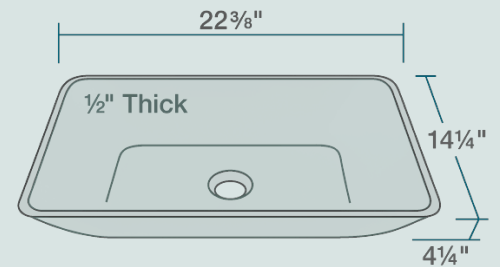

22 3/8" x 14 1/4" x 4 1/4"
 1/2" Thick Bowl
 Tempered Glass
 Limited Lifetime Warranty
 Turquoise-Colored Glass Throughout

Accessories

*Accessories not included

Available Colors

Features

Vessel Installation	24" Minimum Cabinet Size	1/2" Thick	Tempered Glass	Multiple Colors Available	Limited Lifetime Warranty
One Bowl					