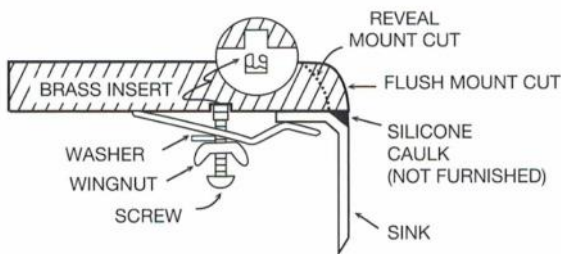

OPTIONAL ACCESSORIES

MODELS	COLOR	STRAINER	FLANGE
• QU-710-WH	White	QBSWH	QDFWH
• QU-710-BI	Bisque	QBSBI	QDFBI
• QU-710-BL	Black	QBSBL	QDFBL
• QU-710-BR	Brown	QBSBR	QDFBR
• QU-710-CN	Concrete	QBSCN	QDFCN
• QU-710-GR	Grey	QBSGR	QDFGR

We reserve the right to update product specifications without notice. Please visit karran.com for the most current specification sheets. All dimensions are accurate to 1/4". REV 5-2022

PROJECT INFORMATION

PROJECT: _____

CONTACT: _____

DATE: _____

NOTES: _____

_____

_____

APPROVAL: