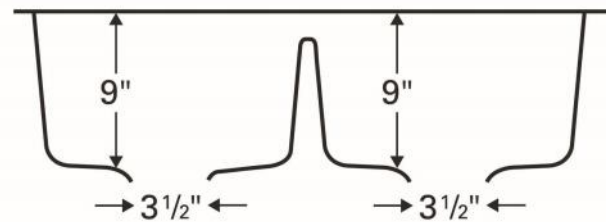

INSTALLATION METHOD