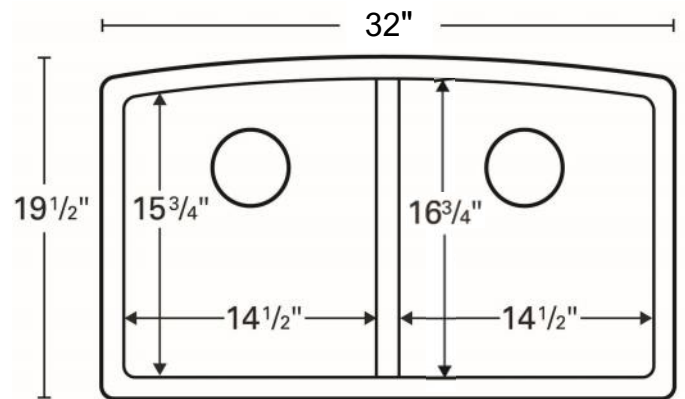

INSTALLATION METHOD