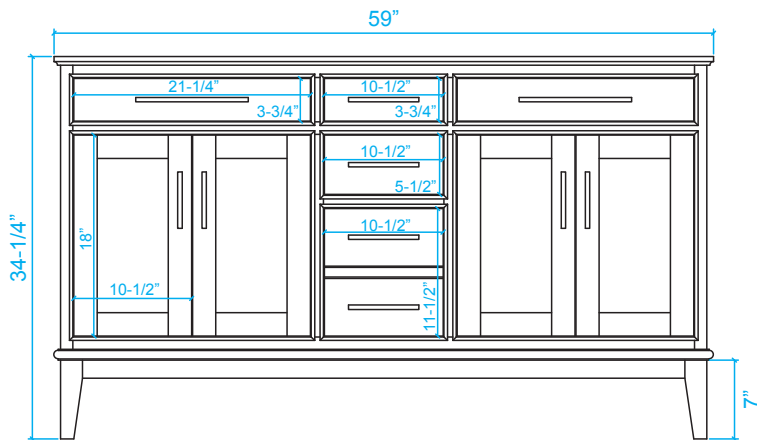

# WYNDHAM COLLECTION

*\*Note: Due to high probability of breakage-the backsplash comes in two pieces-cut from same piece.*

WC-1616-60-DBL