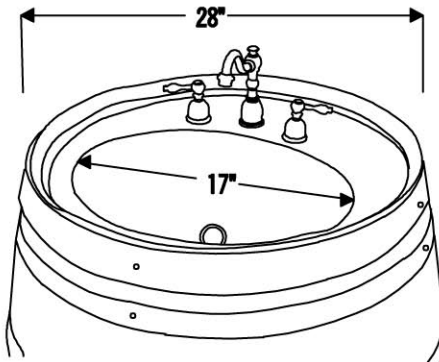

MODEL NUMBER: WBV_SF01C

DESCRIPTION: Wine Barrel Vanity Package

PACKAGE INCLUDES THE FOLLOWING ITEMS:

- * Wine Barrel Vanity / Cabernet Finish
- * Surface Mount 17" Oval Copper Sink / ORB Finish (Model# L017RDB)
- * Widespread Faucet / ORB Finish (Model# B-WS01ORB)
- * Non-overflow Teardrop Grid Drain / ORB Finish (Model# D-207ORB)
- * Copper Sink Wax (Model# W900-ORB)

** ORB: Oil Rubbed Bronze*

FRONT VIEW

BACK VIEW

P-Trap outlet should be 13" to 21" from the ground

FRONT DOORS

MODEL NUMBER: WBV_SF01C

DESCRIPTION: Wine Barrel Vanity Package

PACKAGE INCLUDES THE FOLLOWING ITEMS:

* ORB: Oil Rubbed Bronze

COPPER SINK DETAILS (Model# L017RDB)

- * 17" Oval Self Rimming Hammered Copper Sink
- * Outer Dimensions: 17" x 13" x 5"
- * Inner Dimensions: 15" x 11" x 5"
- * Rim: Rolled
- * Drain Opening Size: 1.5"
- * IAPMO / cUPC Listed

FAUCET DETAILS (Model# B-WS01ORB)

- * Solid Brass Widespread Bathroom Faucet
- * Spout Height: 5.75" / Spout Reach: 6.75"
- * Valve Type: Drip Free Ceramic Disc
- * Flow Rate: 2.2 GPM / Faucet Weight: 5.8 LBS
- * NSF/ANSI, cUPC, ADA, Low Lead Compliant (California AB-1953)