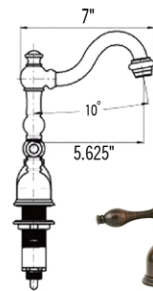

* ORB: Oil Rubbed Bronze

COPPER SINK DETAILS (Model# L017RDB)

- * 17" Oval Self Rimming Hammered Copper Sink
- * Outer Dimensions: 17" x 13" x 5"
- * Inner Dimensions: 15" x 11" x 5"
- * Rim: Rolled
- * Drain Opening Size: 1.5"
- * IAPMO / cUPC Listed

FAUCET DETAILS (Model# B-WS01ORB)

- * Solid Brass Widespread Bathroom Faucet
- * Spout Height: 5.75" / Spout Reach: 6.75"
- * Valve Type: Drip Free Ceramic Disc
- * Flow Rate: 2.2 GPM / Faucet Weight: 5.8 LBS
- * NSF/ANSI, cUPC, ADA, Low Lead Compliant (California AB-1953)

DRAIN DETAILS (Model# D-207ORB)

- * 1.5" Non-Overflow Grid Bathroom Sink Drain
- * Design: Teardrop Grid
- * Upper Flange Dimension: 2.125"
- * Material: Solid Brass

COPPER SINK WAX DETAILS (Model# W900-ORB)