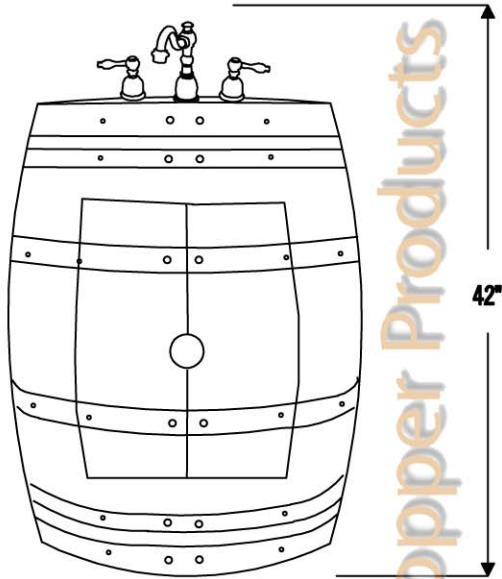

MODEL NUMBER: WBV_SF01C

DESCRIPTION: Wine Barrel Vanity Package

PACKAGE INCLUDES THE FOLLOWING ITEMS:

- * Wine Barrel Vanity / Cabernet Finish
- * Surface Mount 17" Oval Copper Sink / ORB Finish (Model# L017RDB)
- * Widespread Faucet / ORB Finish (Model# B-WS01ORB)
- * Non-overflow Teardrop Grid Drain / ORB Finish (Model# D-207ORB)
- * Copper Sink Wax (Model# W900-ORB)

** ORB: Oil Rubbed Bronze*

FRONT VIEW

BACK VIEW

P-Trap outlet should be 13" to 21" from the ground

FRONT DOORS

MODEL NUMBER: WBV_SF01C

DESCRIPTION: Wine Barrel Vanity Package

PACKAGE INCLUDES THE FOLLOWING ITEMS:

* ORB: Oil Rubbed Bronze

COPPER SINK DETAILS (Model# L017RDB)

- * 17" Oval Self Rimming Hammered Copper Sink
- * Outer Dimensions: 17" x 13" x 5"
- * Inner Dimensions: 15" x 11" x 5"
- * Rim: Rolled
- * Drain Opening Size: 1.5"
- * IAPMO / cUPC Listed

FAUCET DETAILS (Model# B-WS01ORB)

- * Solid Brass Widespread Bathroom Faucet
- * Spout Height: 5.75" / Spout Reach: 6.75"
- * Valve Type: Drip Free Ceramic Disc
- * Flow Rate: 2.2 GPM / Faucet Weight: 5.8 LBS
- * NSF/ANSI, cUPC, ADA, Low Lead Compliant (California AB-1953)