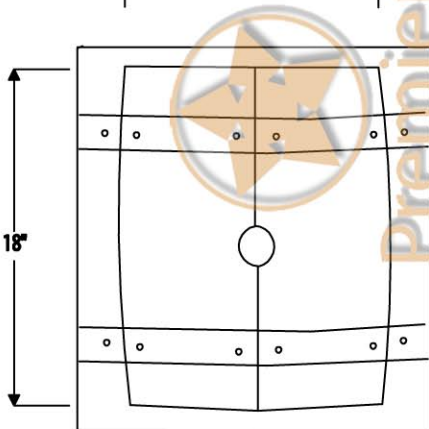

MODEL NUMBER: WBV_SF01C

DESCRIPTION: Wine Barrel Vanity Package

PACKAGE INCLUDES THE FOLLOWING ITEMS:

- * Wine Barrel Vanity / Cabernet Finish
- * Surface Mount 17" Oval Copper Sink / ORB Finish (Model# L017RDB)
- * Widespread Faucet / ORB Finish (Model# B-WS01ORB)
- * Non-overflow Teardrop Grid Drain / ORB Finish (Model# D-207ORB)
- * Copper Sink Wax (Model# W900-ORB)

** ORB: Oil Rubbed Bronze*

FRONT VIEW

BACK VIEW

P-Trap outlet should be 13" to 21" from the ground

FRONT DOORS

MODEL NUMBER: WBV_SF01C

DESCRIPTION: Wine Barrel Vanity Package

PACKAGE INCLUDES THE FOLLOWING ITEMS:

* ORB: Oil Rubbed Bronze

COPPER SINK DETAILS (Model# L017RDB)

- * 17" Oval Self Rimming Hammered Copper Sink
- * Outer Dimensions: 17" x 13" x 5"
- * Inner Dimensions: 15" x 11" x 5"
- * Rim: Rolled
- * Drain Opening Size: 1.5"
- * IAPMO / cUPC Listed

FAUCET DETAILS (Model# B-WS01ORB)

- * Solid Brass Widespread Bathroom Faucet
- * Spout Height: 5.75" / Spout Reach: 6.75"
- * Valve Type: Drip Free Ceramic Disc
- * Flow Rate: 2.2 GPM / Faucet Weight: 5.8 LBS
- * NSF/ANSI, cUPC, ADA, Low Lead Compliant (California AB-1953)