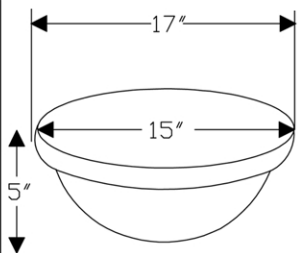

** ORB: Oil Rubbed Bronze*

FRONT VIEW

BACK VIEW

P-Trap outlet should be 13" to 21" from the ground

FRONT DOORS

MODEL NUMBER: WBV_SF01C

DESCRIPTION: Wine Barrel Vanity Package

PACKAGE INCLUDES THE FOLLOWING ITEMS:

* ORB: Oil Rubbed Bronze

COPPER SINK DETAILS (Model# L017RDB)

- * 17" Oval Self Rimming Hammered Copper Sink
- * Outer Dimensions: 17" x 13" x 5"
- * Inner Dimensions: 15" x 11" x 5"
- * Rim: Rolled
- * Drain Opening Size: 1.5"
- * IAPMO / cUPC Listed

FAUCET DETAILS (Model# B-WS01ORB)

- * Solid Brass Widespread Bathroom Faucet
- * Spout Height: 5.75" / Spout Reach: 6.75"
- * Valve Type: Drip Free Ceramic Disc
- * Flow Rate: 2.2 GPM / Faucet Weight: 5.8 LBS
- * NSF/ANSI, cUPC, ADA, Low Lead Compliant (California AB-1953)