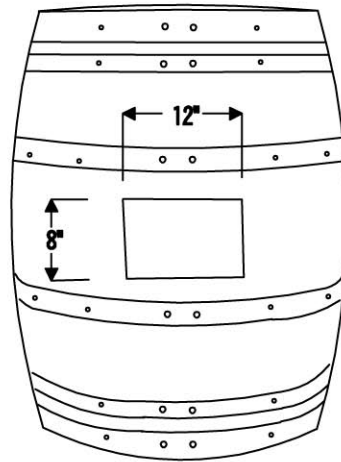

MODEL NUMBER: WBV_SF01C

DESCRIPTION: Wine Barrel Vanity Package

PACKAGE INCLUDES THE FOLLOWING ITEMS:

- * Wine Barrel Vanity / Cabernet Finish
- * Surface Mount 17" Oval Copper Sink / ORB Finish (Model# L017RDB)
- * Widespread Faucet / ORB Finish (Model# B-WS01ORB)
- * Non-overflow Teardrop Grid Drain / ORB Finish (Model# D-207ORB)
- * Copper Sink Wax (Model# W900-ORB)

** ORB: Oil Rubbed Bronze*

FRONT VIEW

BACK VIEW

P-Trap outlet should be 13" to 21" from the ground

FRONT DOORS

MODEL NUMBER: WBV_SF01C

DESCRIPTION: Wine Barrel Vanity Package

PACKAGE INCLUDES THE FOLLOWING ITEMS:

* ORB: Oil Rubbed Bronze

COPPER SINK DETAILS (Model# L017RDB)

- * 17" Oval Self Rimming Hammered Copper Sink
- * Outer Dimensions: 17" x 13" x 5"
- * Inner Dimensions: 15" x 11" x 5"
- * Rim: Rolled
- * Drain Opening Size: 1.5"
- * IAPMO / cUPC Listed

FAUCET DETAILS (Model# B-WS01ORB)

- * Solid Brass Widespread Bathroom Faucet
- * Spout Height: 5.75" / Spout Reach: 6.75"
- * Valve Type: Drip Free Ceramic Disc
- * Flow Rate: 2.2 GPM / Faucet Weight: 5.8 LBS
- * NSF/ANSI, cUPC, ADA, Low Lead Compliant (California AB-1953)