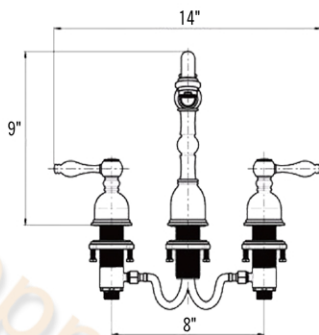

* ORB: Oil Rubbed Bronze

COPPER SINK DETAILS (Model# L017RDB)

- * 17" Oval Self Rimming Hammered Copper Sink
- * Outer Dimensions: 17" x 13" x 5"
- * Inner Dimensions: 15" x 11" x 5"
- * Rim: Rolled
- * Drain Opening Size: 1.5"
- * IAPMO / cUPC Listed

FAUCET DETAILS (Model# B-WS01ORB)

- * Solid Brass Widespread Bathroom Faucet
- * Spout Height: 5.75" / Spout Reach: 6.75"
- * Valve Type: Drip Free Ceramic Disc
- * Flow Rate: 2.2 GPM / Faucet Weight: 5.8 LBS
- * NSF/ANSI, cUPC, ADA, Low Lead Compliant (California AB-1953)

DRAIN DETAILS (Model# D-207ORB)

- * 1.5" Non-Overflow Grid Bathroom Sink Drain
- * Design: Teardrop Grid
- * Upper Flange Dimension: 2.125"
- * Material: Solid Brass

COPPER SINK WAX DETAILS (Model# W900-ORB)