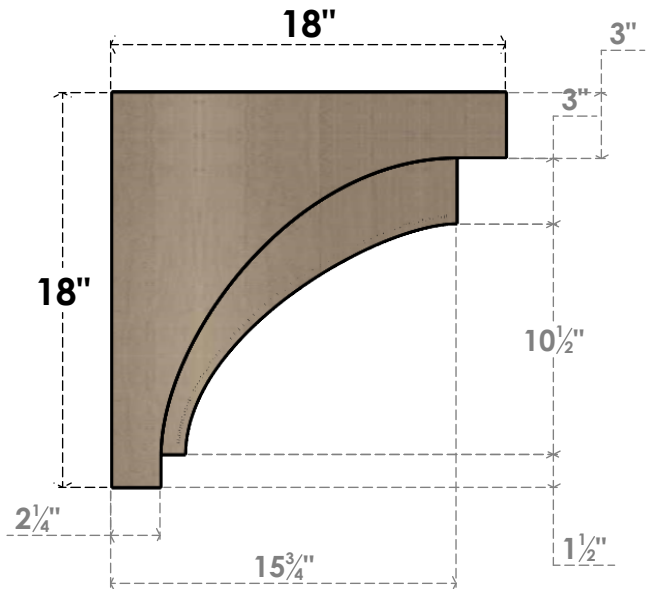

ITEM NUMBER: CORU09X18X18RIVRCPR

9"W X 18"D X 18"H SERIES 1 CLASSIC RIVERA ROUGH CEDAR TIMBERTHANE
FAUX WOOD CORBEL, PRIMED

SIDE PROFILE

FRONT PROFILE

ISOMETRIC

EKENA MILLWORK
2300 WEST MAIN ST.
CLARKSVILLE, TX 75426
TOLL FREE: 866-607-0453
WWW.EKENAMILLWORK.COM

NOTES

1. INSTALLATION TO BE COMPLETED IN ACCORDANCE WITH MANUFACTURER'S SPECIFICATIONS.
2. DRAWING MAY NOT BE TO SCALE
3. THIS DRAWING IS INTENDED FOR DESIGN AND PLANNING PURPOSES ONLY.
4. ALL INFORMATION CONTAINED HEREIN WAS CURRENT AT THE TIME OF DEVELOPMENT BUT MUST BE REVIEWED AND APPROVED BY THE PRODUCT MANUFACTURER TO BE CONSIDERED ACCURATE.
5. TIMBERTHANE ARCHITECTURAL PRODUCTS ARE MADE FROM HIGH DENSITY URETHANE AND COME FACTORY PRIMED