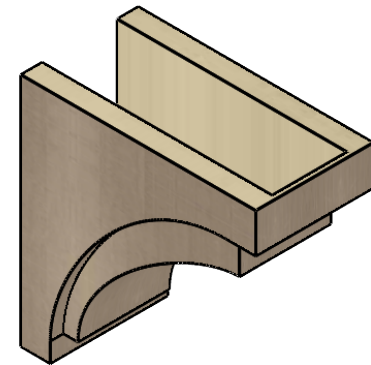

ITEM NUMBER: CORU09X18X18RIVRCPR

9"W X 18"D X 18"H SERIES 1 CLASSIC RIVERA ROUGH CEDAR TIMBERTHANE
FAUX WOOD CORBEL, PRIMED

SIDE PROFILE

FRONT PROFILE

ISOMETRIC

EKENA MILLWORK
2300 WEST MAIN ST.
CLARKSVILLE, TX 75426
TOLL FREE: 866-607-0453
WWW.EKENAMILLWORK.COM

NOTES

1. INSTALLATION TO BE COMPLETED IN ACCORDANCE WITH MANUFACTURER'S SPECIFICATIONS.
2. DRAWING MAY NOT BE TO SCALE
3. THIS DRAWING IS INTENDED FOR DESIGN AND PLANNING PURPOSES ONLY.
4. ALL INFORMATION CONTAINED HEREIN WAS CURRENT AT THE TIME OF DEVELOPMENT BUT MUST BE REVIEWED AND APPROVED BY THE PRODUCT MANUFACTURER TO BE CONSIDERED ACCURATE.
5. TIMBERTHANE ARCHITECTURAL PRODUCTS ARE MADE FROM HIGH DENSITY URETHANE AND COME FACTORY PRIMED