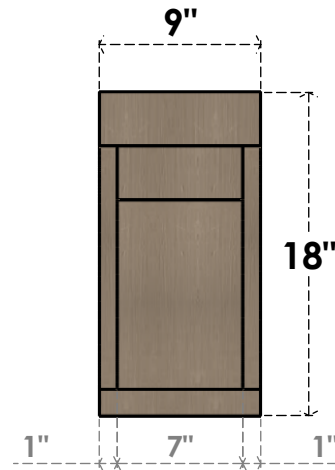

ITEM NUMBER: CORU09X18X18RIVRCPR

9"W X 18"D X 18"H SERIES 1 CLASSIC RIVERA ROUGH CEDAR TIMBERTHANE
FAUX WOOD CORBEL, PRIMED

SIDE PROFILE

FRONT PROFILE

ISOMETRIC

EKENA MILLWORK
2300 WEST MAIN ST.
CLARKSVILLE, TX 75426
TOLL FREE: 866-607-0453
WWW.EKENAMILLWORK.COM

NOTES

1. INSTALLATION TO BE COMPLETED IN ACCORDANCE WITH MANUFACTURER'S SPECIFICATIONS.
2. DRAWING MAY NOT BE TO SCALE
3. THIS DRAWING IS INTENDED FOR DESIGN AND PLANNING PURPOSES ONLY.
4. ALL INFORMATION CONTAINED HEREIN WAS CURRENT AT THE TIME OF DEVELOPMENT BUT MUST BE REVIEWED AND APPROVED BY THE PRODUCT MANUFACTURER TO BE CONSIDERED ACCURATE.
5. TIMBERTHANE ARCHITECTURAL PRODUCTS ARE MADE FROM HIGH DENSITY URETHANE AND COME FACTORY PRIMED