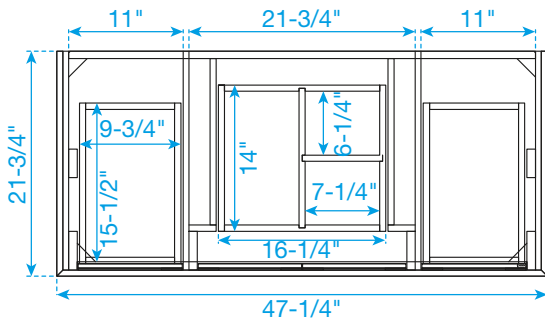

# WYNDHAM COLLECTION

TOP VIEW OF VANITY CABINET

Note: All Measurements are  $\pm 1/4$ ".

WC-2323-48-SGL  
Quartz

# WYNDHAM COLLECTION

Note: Side splash is reversible. All measurements are  $\pm 1/4\text{'}$ .

WC-QCI-48-SGL-TOP