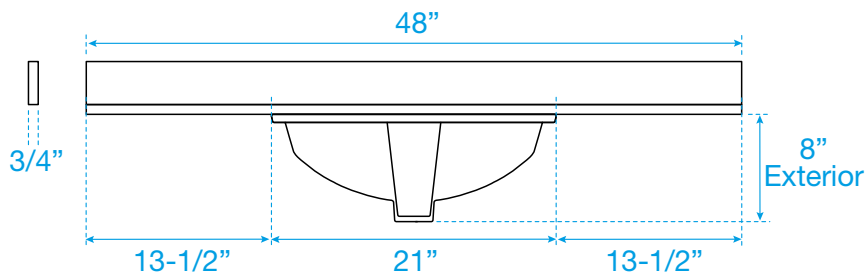

# WYNDHAM COLLECTION

TOP VIEW OF VANITY CABINET

Note: All Measurements are  $\pm 1/4$ ".

WC-2323-48-SGL  
Quartz

# WYNDHAM COLLECTION

Note: Side splash is reversible. All measurements are  $\pm 1/4\text{'}$ .

WC-QCI-48-SGL-TOP