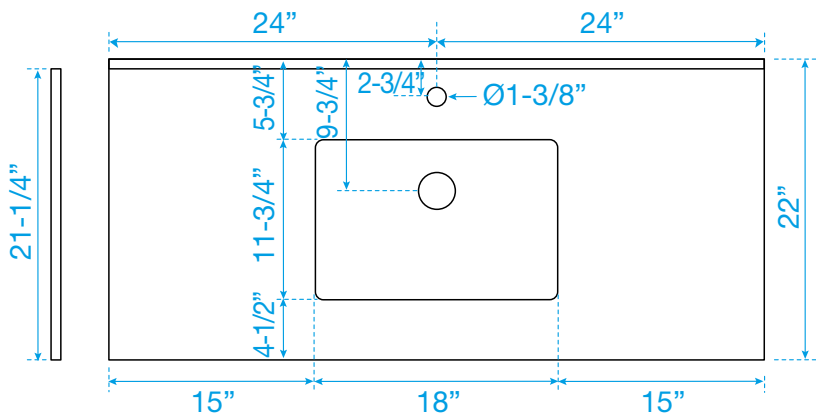

# WYNDHAM COLLECTION

TOP VIEW OF VANITY CABINET

Note: All Measurements are  $\pm 1/4$ ".

WC-2323-48-SGL  
Quartz

# WYNDHAM COLLECTION

Note: Side splash is reversible. All measurements are  $\pm 1/4\text{'}$ .

WC-QCI-48-SGL-TOP