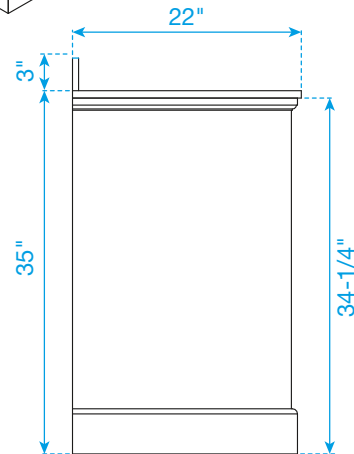

# WYNDHAM COLLECTION

TOP VIEW OF VANITY CABINET

Note: All Measurements are  $\pm 1/4$ ".

WC-2323-48-SGL  
Quartz

# WYNDHAM COLLECTION

Note: Side splash is reversible. All measurements are  $\pm 1/4\text{'}$ .

WC-QCI-48-SGL-TOP