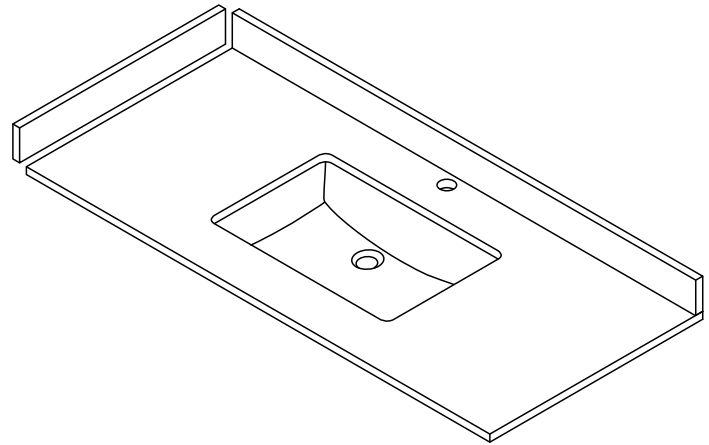

# WYNDHAM COLLECTION

TOP VIEW OF VANITY CABINET

Note: All Measurements are  $\pm 1/4$ ".

WC-2323-48-SGL  
Quartz

# WYNDHAM COLLECTION

Note: Side splash is reversible. All measurements are  $\pm 1/4\text{'}$ .

WC-QCI-48-SGL-TOP