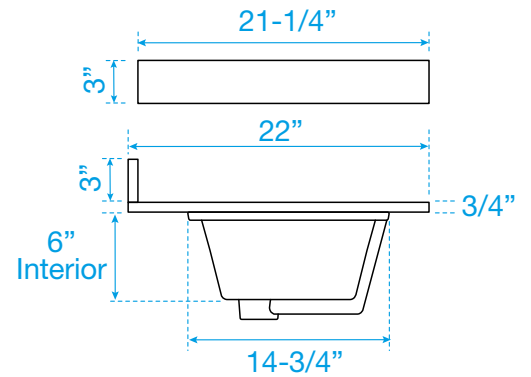

# WYNDHAM COLLECTION

TOP VIEW OF VANITY CABINET

Note: All Measurements are  $\pm 1/4$ ".

WC-2323-48-SGL  
Quartz

# WYNDHAM COLLECTION

Note: Side splash is reversible. All measurements are  $\pm 1/4\text{'}$ .

WC-QCI-48-SGL-TOP