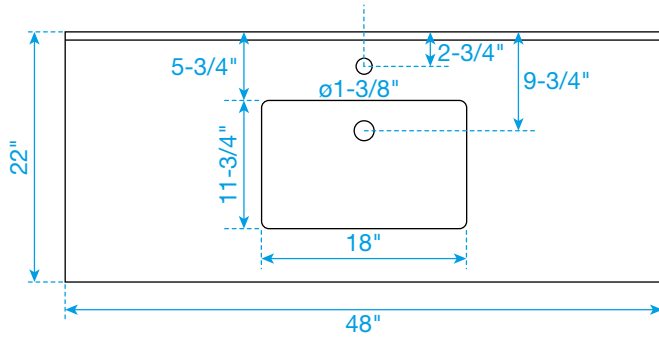

# WYNDHAM COLLECTION

TOP VIEW OF VANITY CABINET

Note: All Measurements are  $\pm 1/4$ ".

WC-2323-48-SGL  
Quartz

# WYNDHAM COLLECTION

Note: Side splash is reversible. All measurements are  $\pm 1/4\text{'}$ .

WC-QCI-48-SGL-TOP