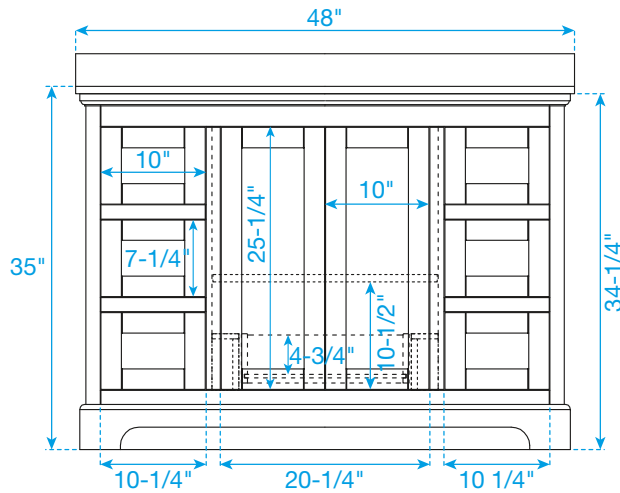

# WYNDHAM COLLECTION

TOP VIEW OF VANITY CABINET

Note: All Measurements are  $\pm 1/4$ ".

WC-2323-48-SGL  
Quartz

# WYNDHAM COLLECTION

Note: Side splash is reversible. All measurements are  $\pm 1/4\text{'}$ .

WC-QCI-48-SGL-TOP