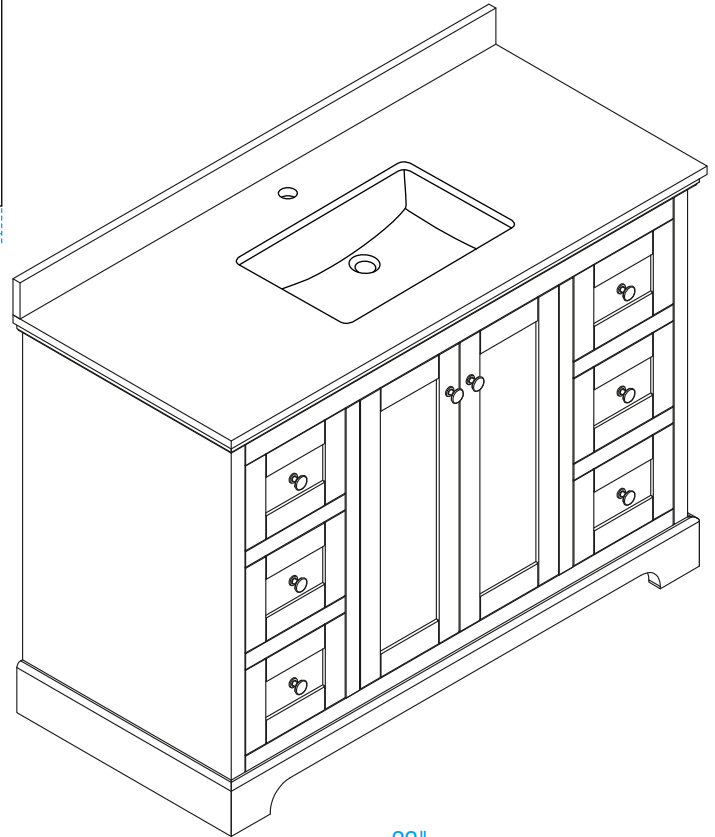

# WYNDHAM COLLECTION

TOP VIEW OF VANITY CABINET

Note: All Measurements are  $\pm 1/4$ ".

WC-2323-48-SGL  
Quartz

# WYNDHAM COLLECTION

Note: Side splash is reversible. All measurements are  $\pm 1/4\text{'}$ .

WC-QCI-48-SGL-TOP