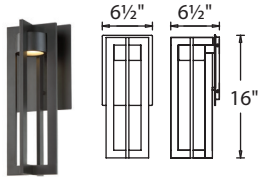

WS-W48612

WS-W48616