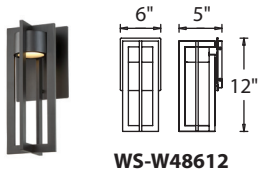

CHAMBER – model: WS-486
 dwelLED™ LED Outdoor

WAC LIGHTING
 Responsible Lighting®

WS-W48612

WS-W48616

WS-W48620

Fixture Type:

Catalog Number:

Project: _____

Location: _____

PRODUCT DESCRIPTION

A Mid-century modern inspired design with solid casted aluminum that shelters an advanced LED light engine within the inner chamber to provide maintenance-free illumination for many years. Chamber features a collection of wet location listed wall sconces, pendants, and post lights for consistency in design throughout any project.

FEATURES

- Minimal mounting hardware for easy installation
- Light engine is factory sealed for maximum protection from the elements
- Weather resistant powder coated finish
- Solid aluminum construction
- No transformer or driver required
- Color Temp: 3000K
- CRI: 90
- Dimming: 100% - 0% ELV
- Rated Life: 44,000 hours
- Input: 120V (277V special order)

SPECIFICATIONS

Construction: Aluminum and White Diffuser Lens

Light Source: High output LED.

Finish: Bronze (BZ)

Standards: ETL & cETL wet location listed. IP 65. CEC Title 24. Dark Sky Friendly

ORDER NUMBER