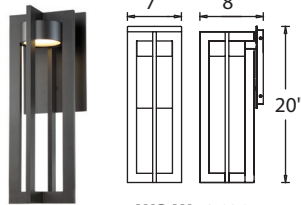

WS-W48620

Fixture Type:

Catalog Number:

Project: _____

Location: _____

PRODUCT DESCRIPTION

A Mid-century modern inspired design with solid casted aluminum that shelters an advanced LED light engine within the inner chamber to provide maintenance-free illumination for many years. Chamber features a collection of wet location listed wall sconces, pendants, and post lights for consistency in design throughout any project.

FEATURES

- Minimal mounting hardware for easy installation
- Light engine is factory sealed for maximum protection from the elements
- Weather resistant powder coated finish
- Solid aluminum construction
- No transformer or driver required
- Color Temp: 3000K
- CRI: 90
- Dimming: 100% - 0% ELV
- Rated Life: 44,000 hours
- Input: 120V (277V special order)

SPECIFICATIONS

Construction: Aluminum and White Diffuser Lens

Light Source: High output LED.

Finish: Bronze (BZ)

Standards: ETL & cETL wet location listed. IP 65. CEC Title 24. Dark Sky Friendly

ORDER NUMBER

		Watt	LED Lumens	Delivered Lumens	Finish
12"	WS-W48612	9.5W	800	195	BZ Bronze
16"	WS-W48616	12W	1000	250	
20"	WS-W48620	18W	1600	595	

Example: **WS-W48616-BZ**

For 277V, add an "F" before the finish: **WS-W48616F-BZ**

waclighting.com
Phone (800) 526.2588
Fax (800) 526.2585

Headquarters/Eastern Distribution Center
44 Harbor Park Drive
Port Washington, NY 11050

Central Distribution Center
1600 Distribution Ct
Lithia Springs, GA 30122

Western Distribution Center
1750 Archibald Avenue
Ontario, CA 91760