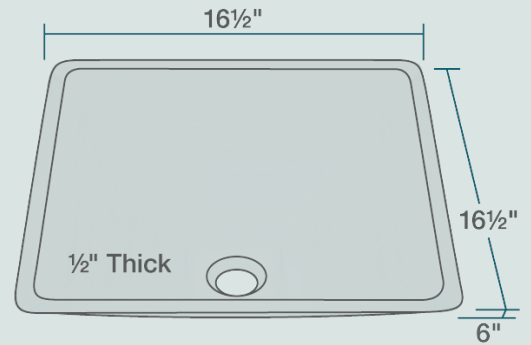

16 1/2" x 16 1/2" x 6"
 Tempered Glass
 Limited Lifetime Warranty

Accessories

*Accessories not included

UPC: 817299010142

Features

Vessel Installation	18" Minimum Cabinet Size	1/2" Thick	Tempered Glass	Limited Lifetime Warranty	One Bowl