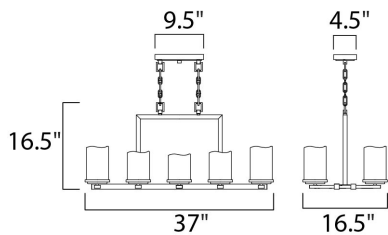

MEASUREMENTS

DIMENSION : 37" L x 16.5" W x 16.5" H
 CANOPY : 4.45" W x 1" H x 9.53" L
 HANGING WEIGHT : 39.24 lb

LAMPING

INPUT VOLTAGE : 120V
 BULB : 1 x 60W Incandescent E26 Medium , 600W Total
 BULB INCLUDED : (Not Included)
 DIMMABLE : Yes