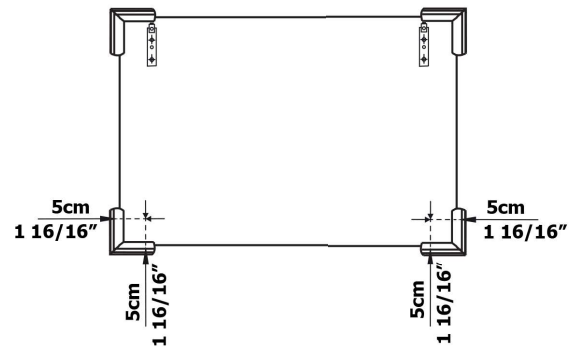

07.

90cm; 35 7/16"

120cm; 47 1/4"

Collection
Installation
Instructions

Model |
Ambra

Dimensions Metric
1 inch = 2.54 cm
1 inch = 25.4 mm

WS[®]
BATH
COLLECTIONS

1051 Lea Drive - Collegeville, PA 19426
Tel. 215 513 9400 - Fax 610 831 0215
www.ws bathcollections.com - info@ws bathcollections.com

01.

02.

03.

Collection
Installation
Instructions

Model |
Mirror

Dimensions Metric
1 inch = 2.54 cm
1 inch = 25.4 mm

WS[®]
BATH
COLLECTIONS

1051 Lea Drive - Colleagueville, PA 19426
Tel. 215 513 9400 - Fax 610 831 0215
www.wsbatchcollections.com - info@wsbatchcollections.com

04.

04.1

04.2

05.

MIRROR \leq 100cm
39 3/8"

MIRROR $>$ 100cm
39 3/8"

06.

07.

07.1

Collection
Installation
Instructions

Model |
Mirror

Dimensions Metric
1 inch = 2.54 cm
1 inch = 25.4 mm

WS[®]
BATH
COLLECTIONS

1051 Lea Drive - Collegetown, PA 19426
Tel. 215 513 9400 - Fax 610 831 0215
www.ws bathcollections.com - info@ws bathcollections.com