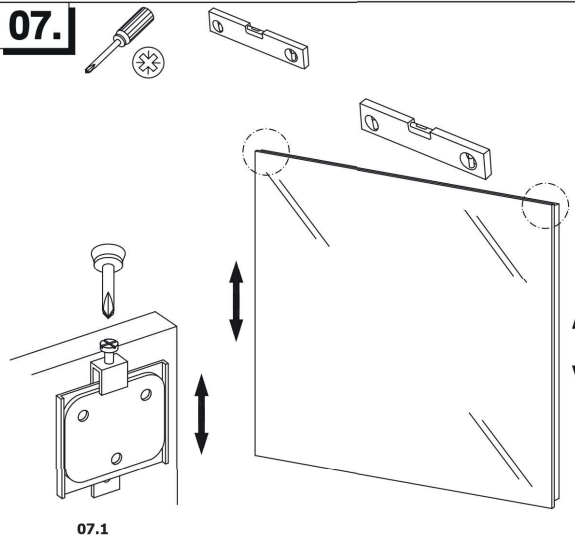

07.

90cm; 35 7/16"

120cm; 47 1/4"

Collection
Installation
Instructions

Model |
Ambra

Dimensions Metric
1 inch = 2.54 cm
1 inch = 25.4 mm

WS[®]
BATH
COLLECTIONS

1051 Lea Drive - Collegeville, PA 19426
Tel. 215 513 9400 - Fax 610 831 0215
www.ws bathcollections.com - info@ws bathcollections.com

01.

02.

03.

Collection
Installation
Instructions

Model |
Mirror

Dimensions Metric
1 inch = 2.54 cm
1 inch = 25.4 mm

WS[®]
BATH
COLLECTIONS

1051 Lea Drive - Colleagueville, PA 19426
Tel. 215 513 9400 - Fax 610 831 0215
www.wsbatchcollections.com - info@wsbatchcollections.com

04.

04.1

04.2

05.

MIRROR \leq 100cm
39 3/8"

MIRROR $>$ 100cm
39 3/8"

06.

07.

07.1

Collection
Installation
Instructions

Model |
Mirror

Dimensions Metric
1 inch = 2.54 cm
1 inch = 25.4 mm

WS[®]
BATH
COLLECTIONS

1051 Lea Drive - Collegetown, PA 19426
Tel. 215 513 9400 - Fax 610 831 0215
www.ws bathcollections.com - info@ws bathcollections.com