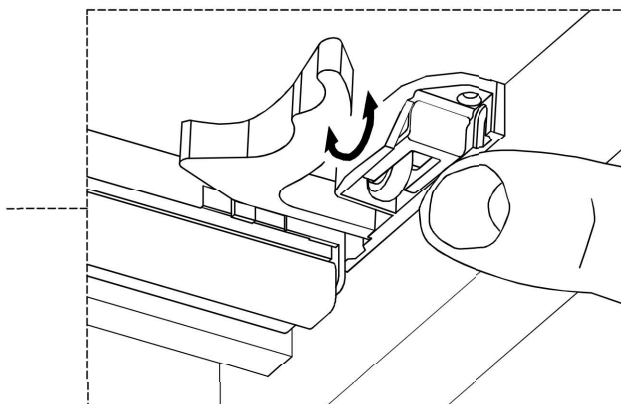

Model |
Ambra

Dimensions Metric
1 inch = 2.54 cm
1 inch = 25.4 mm

WS[®]
BATH
COLLECTIONS

1051 Lea Drive - Colleagueville, PA 19426
Tel. 215 513 9400 - Fax 610 831 0215
www.ws bathcollections.com - info@ws bathcollections.com

05.

06.

Collection
Installation
Instructions

Model |
Ambra

Dimensions Metric
1 inch = 2.54 cm
1 inch = 25.4 mm

WS[®]
BATH
COLLECTIONS

1051 Lea Drive - Collegeville, PA 19426
Tel. 215 513 9400 - Fax 610 831 0215
www.ws bathcollections.com - info@ws bathcollections.com

07.

90cm; 35 7/16"

120cm; 47 1/4"

Collection
Installation
Instructions

Model |
Ambra

Dimensions Metric
1 inch = 2.54 cm
1 inch = 25.4 mm

WS[®]
BATH
COLLECTIONS

1051 Lea Drive - Collegeville, PA 19426
Tel. 215 513 9400 - Fax 610 831 0215
www.ws bathcollections.com - info@ws bathcollections.com