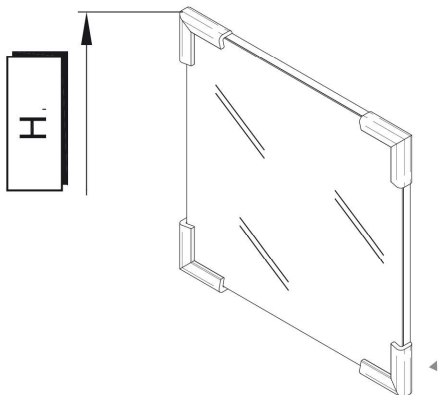

17/05/17

ESPEJOS/MIRRORS

144373

- **E** No retirar protecciones hasta que el espejo esté instalado
- **UK** NO TAKE OFF THE PROTECTIONS UNTIL THE MIRROR IS INSTALLED
- **D** Schutz nicht zurücksiehen, bis der Spiegel ist verpackt!
- **F** NE PAS RETIRER LA PROTECTION TANT QUE LE MIROIR N'EST PAS INSTALLÉ.
- **GR** ΜΗΝ ΑΦΑΙΡΕΙΤΕ ΤΑ ΠΡΟΣΤΑΤΕΥΤΙΚΑ ΜΕΧΡΙ ΤΗΝ ΤΟΠΟΘΕΤΗΣΗ ΤΟΥ ΚΑΘΡΕΠΤΗ
- **NL** Verwijder de protectie niet tot dat de spiegel is geïnstalleerd
- **H** A VÉDŐCSOMAGOLÁST A TÜKÖR FELHELYEZÉSÉIG KÉRJÜK MEGŐRIZNI
- **I** Non ritirare protezioni fino a che lo specchio sia installato
- **NO** Ikke fjern beskyttelsen før speilet er montert opp
- **RU** Не удалять элементы защиты до завершения установки зеркала
- **PL** Nie zdejmować zabezpieczenia dopóki lustro nie będzie zamontowane!!!