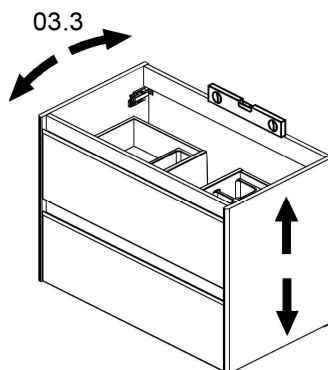

03.

03.2
± 1cm
± 0 6/16"