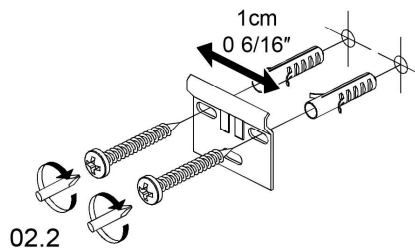

02.

BC-719

03.

03.2
± 1cm
± 0 6/16"

04.

Collection
Installation
Instructions

Model |
Ambra

Dimensions Metric
1 inch = 2.54 cm
1 inch = 25.4 mm

WS®
BATH
COLLECTIONS

1051 Lea Drive - Colleagueville, PA 19426
Tel. 215 513 9400 - Fax 610 831 0215
www.ws bathcollections.com - info@ws bathcollections.com