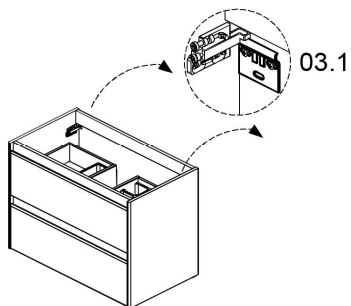

03.

03.2
± 1cm
± 0 6/16"