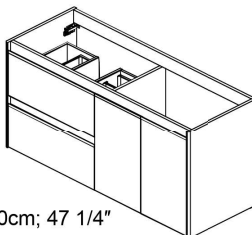

120cm; 47 1/4"

x3 x6 x6
BO-719

120cm; 47 1/4"

x4 x8 x8
BO-719

01.

Collection
Installation
Instructions

Model |
Ambra

Dimensions Metric
1 inch = 2.54 cm
1 inch = 25.4 mm

Model |
Ambra

Dimensions Metric
1 inch = 2.54 cm
1 inch = 25.4 mm

WS[®]
BATH
COLLECTIONS

1051 Lea Drive - Colleagueville, PA 19426
Tel. 215 513 9400 - Fax 610 831 0215
www.ws bathcollections.com - info@ws bathcollections.com

05.

06.

Collection
Installation
Instructions

Model |
Ambra

Dimensions Metric
1 inch = 2.54 cm
1 inch = 25.4 mm

WS[®]
BATH
COLLECTIONS

1051 Lea Drive - Collegeville, PA 19426
Tel. 215 513 9400 - Fax 610 831 0215
www.ws bathcollections.com - info@ws bathcollections.com

07.

90cm; 35 7/16"

120cm; 47 1/4"

Collection
Installation
Instructions

Model |
Ambra

Dimensions Metric
1 inch = 2.54 cm
1 inch = 25.4 mm

WS[®]
BATH
COLLECTIONS

1051 Lea Drive - Collegeville, PA 19426
Tel. 215 513 9400 - Fax 610 831 0215
www.ws bathcollections.com - info@ws bathcollections.com