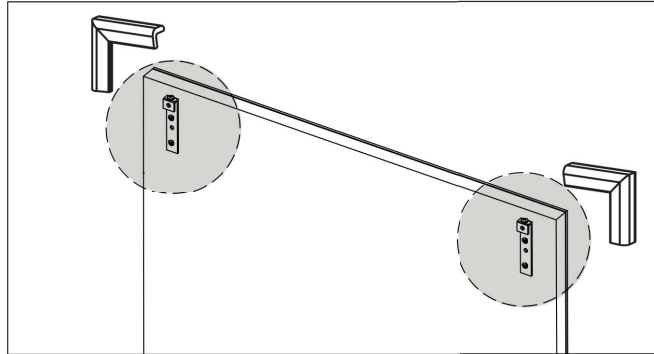

04.

04.1

04.2

05.

MIRROR $\leq$ 100cm
39 3/8"

MIRROR $>$ 100cm
39 3/8"

06.

07.

07.1

Collection
Installation
Instructions

Model |
Mirror

Dimensions Metric
1 inch = 2.54 cm
1 inch = 25.4 mm

WS®
BATH
COLLECTIONS

1051 Lea Drive - Collegetown, PA 19426
Tel. 215 513 9400 - Fax 610 831 0215
www.ws bathcollections.com - info@ws bathcollections.com