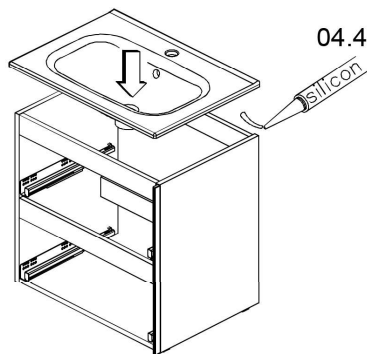

04.

Collection
Installation
Instructions

Model |
Ambra

Dimensions Metric
1 inch = 2.54 cm
1 inch = 25.4 mm

WS®
BATH
COLLECTIONS

1051 Lea Drive - Colleagueville, PA 19426
Tel. 215 513 9400 - Fax 610 831 0215
www.ws bathcollections.com - info@ws bathcollections.com