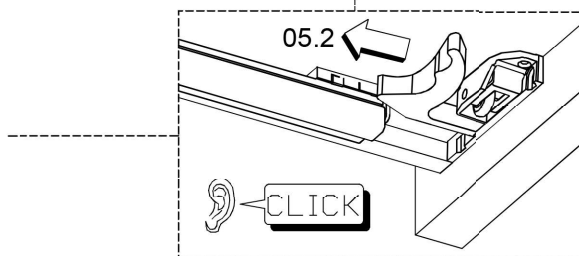

120cm; 47 1/4"

x3 x6 x6
BO-719

120cm; 47 1/4"

x4 x8 x8
BO-719

01.

Collection
Installation
Instructions

Model |
Ambra

Dimensions Metric
1 inch = 2.54 cm
1 inch = 25.4 mm

Model |
Ambra

Dimensions Metric
1 inch = 2.54 cm
1 inch = 25.4 mm

WS[®]
BATH
COLLECTIONS

1051 Lea Drive - Colleagueville, PA 19426
Tel. 215 513 9400 - Fax 610 831 0215
www.ws bathcollections.com - info@ws bathcollections.com

05.

06.

Collection
Installation
Instructions

Model |
Ambra

Dimensions Metric
1 inch = 2.54 cm
1 inch = 25.4 mm

WS[®]
BATH
COLLECTIONS

1051 Lea Drive - Collegeville, PA 19426
Tel. 215 513 9400 - Fax 610 831 0215
www.ws bathcollections.com - info@ws bathcollections.com

07.

90cm; 35 7/16"

120cm; 47 1/4"

Collection
Installation
Instructions

Model |
Ambra

Dimensions Metric
1 inch = 2.54 cm
1 inch = 25.4 mm

WS[®]
BATH
COLLECTIONS

1051 Lea Drive - Collegeville, PA 19426
Tel. 215 513 9400 - Fax 610 831 0215
www.ws bathcollections.com - info@ws bathcollections.com