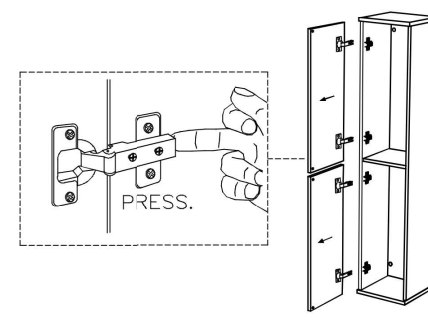

05.

06.

Collection
Installation
Instructions

Model |
Ambra

Dimensions Metric
1 inch = 2.54 cm
1 inch = 25.4 mm

WS[®]
BATH
COLLECTIONS

1051 Lea Drive - Collegeville, PA 19426
Tel. 215 513 9400 - Fax 610 831 0215
www.ws bathcollections.com - info@ws bathcollections.com

07.

90cm; 35 7/16"

120cm; 47 1/4"

Collection
Installation
Instructions

Model |
Ambra

Dimensions Metric
1 inch = 2.54 cm
1 inch = 25.4 mm

WS[®]
BATH
COLLECTIONS

1051 Lea Drive - Collegeville, PA 19426
Tel. 215 513 9400 - Fax 610 831 0215
www.ws bathcollections.com - info@ws bathcollections.com