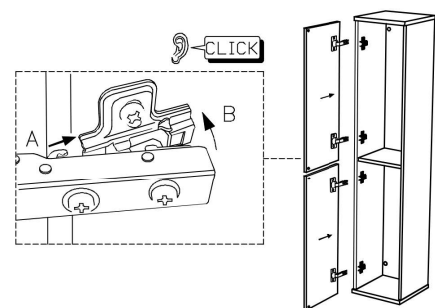

Model |
Ambra

Dimensions Metric
1 inch = 2.54 cm
1 inch = 25.4 mm

WS[®]
BATH
COLLECTIONS

1051 Lea Drive - Colleagueville, PA 19426
Tel. 215 513 9400 - Fax 610 831 0215
www.ws bathcollections.com - info@ws bathcollections.com

05.

06.

Collection
Installation
Instructions

Model |
Ambra

Dimensions Metric
1 inch = 2.54 cm
1 inch = 25.4 mm

WS[®]
BATH
COLLECTIONS

1051 Lea Drive - Collegeville, PA 19426
Tel. 215 513 9400 - Fax 610 831 0215
www.ws bathcollections.com - info@ws bathcollections.com

07.

90cm; 35 7/16"

120cm; 47 1/4"

Collection
Installation
Instructions

Model |
Ambra

Dimensions Metric
1 inch = 2.54 cm
1 inch = 25.4 mm

WS[®]
BATH
COLLECTIONS

1051 Lea Drive - Collegeville, PA 19426
Tel. 215 513 9400 - Fax 610 831 0215
www.ws bathcollections.com - info@ws bathcollections.com