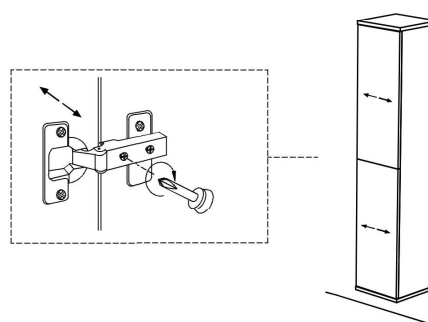

Model |
Ambra

Dimensions Metric
1 inch = 2.54 cm
1 inch = 25.4 mm

WS[®]
BATH
COLLECTIONS

1051 Lea Drive - Colleagueville, PA 19426
Tel. 215 513 9400 - Fax 610 831 0215
www.ws bathcollections.com - info@ws bathcollections.com

05.

06.

Collection
Installation
Instructions

Model |
Ambra

Dimensions Metric
1 inch = 2.54 cm
1 inch = 25.4 mm

WS[®]
BATH
COLLECTIONS

1051 Lea Drive - Collegeville, PA 19426
Tel. 215 513 9400 - Fax 610 831 0215
www.ws bathcollections.com - info@ws bathcollections.com

07.

90cm; 35 7/16"

120cm; 47 1/4"

Collection
Installation
Instructions

Model |
Ambra

Dimensions Metric
1 inch = 2.54 cm
1 inch = 25.4 mm

WS[®]
BATH
COLLECTIONS

1051 Lea Drive - Collegeville, PA 19426
Tel. 215 513 9400 - Fax 610 831 0215
www.ws bathcollections.com - info@ws bathcollections.com

01.

02.

03.

Collection
Installation
Instructions

Model |
Mirror

Dimensions Metric
1 inch = 2.54 cm
1 inch = 25.4 mm

WS[®]
BATH
COLLECTIONS

1051 Lea Drive - Colleagueville, PA 19426
Tel. 215 513 9400 - Fax 610 831 0215
www.wsbatchcollections.com - info@wsbatchcollections.com