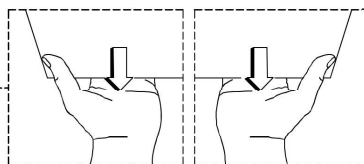

04.

Collection
Installation
Instructions

Model |
Ambra

Dimensions Metric
1 inch = 2.54 cm
1 inch = 25.4 mm

WS®
BATH
COLLECTIONS

1051 Lea Drive - Colleagueville, PA 19426
Tel. 215 513 9400 - Fax 610 831 0215
www.ws bathcollections.com - info@ws bathcollections.com