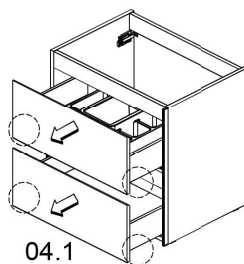

04.

Collection
Installation
Instructions

Model |
Ambra

Dimensions Metric
1 inch = 2.54 cm
1 inch = 25.4 mm

WS®
BATH
COLLECTIONS

1051 Lea Drive - Colleagueville, PA 19426
Tel. 215 513 9400 - Fax 610 831 0215
www.ws bathcollections.com - info@ws bathcollections.com