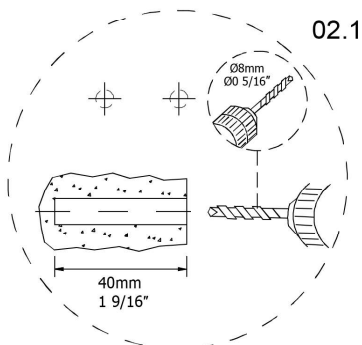

02.

BC-719

03.

03.2
± 1cm
± 0 6/16"

04.

Collection
Installation
Instructions

Model |
Ambra

Dimensions Metric
1 inch = 2.54 cm
1 inch = 25.4 mm

WS®
BATH
COLLECTIONS

1051 Lea Drive - Colleagueville, PA 19426
Tel. 215 513 9400 - Fax 610 831 0215
www.ws bathcollections.com - info@ws bathcollections.com