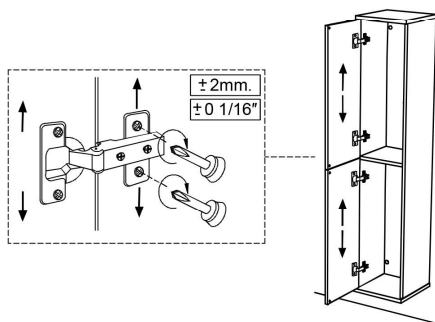

Model |
Ambra

Dimensions Metric
1 inch = 2.54 cm
1 inch = 25.4 mm

WS[®]
BATH
COLLECTIONS

1051 Lea Drive - Colleagueville, PA 19426
Tel. 215 513 9400 - Fax 610 831 0215
www.ws bathcollections.com - info@ws bathcollections.com

05.

06.

Collection
Installation
Instructions

Model |
Ambra

Dimensions Metric
1 inch = 2.54 cm
1 inch = 25.4 mm

WS[®]
BATH
COLLECTIONS

1051 Lea Drive - Collegeville, PA 19426
Tel. 215 513 9400 - Fax 610 831 0215
www.ws bathcollections.com - info@ws bathcollections.com

07.

90cm; 35 7/16"

120cm; 47 1/4"

Collection
Installation
Instructions

Model |
Ambra

Dimensions Metric
1 inch = 2.54 cm
1 inch = 25.4 mm

WS[®]
BATH
COLLECTIONS

1051 Lea Drive - Collegeville, PA 19426
Tel. 215 513 9400 - Fax 610 831 0215
www.ws bathcollections.com - info@ws bathcollections.com

01.

02.

03.

Collection
Installation
Instructions

Model |
Mirror

Dimensions Metric
1 inch = 2.54 cm
1 inch = 25.4 mm

WS[®]
BATH
COLLECTIONS

1051 Lea Drive - Colleagueville, PA 19426
Tel. 215 513 9400 - Fax 610 831 0215
www.wsbatchcollections.com - info@wsbatchcollections.com