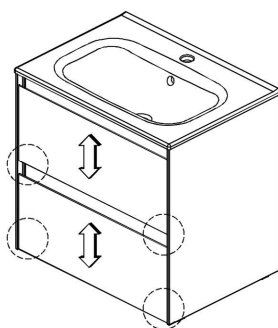

120cm; 47 1/4"

x3 x6 x6
BO-719

120cm; 47 1/4"

x4 x8 x8
BO-719

01.

Collection
Installation
Instructions

Model |
Ambra

Dimensions Metric
1 inch = 2.54 cm
1 inch = 25.4 mm

Model |
Ambra

Dimensions Metric
1 inch = 2.54 cm
1 inch = 25.4 mm

WS[®]
BATH
COLLECTIONS

1051 Lea Drive - Colleagueville, PA 19426
Tel. 215 513 9400 - Fax 610 831 0215
www.ws bathcollections.com - info@ws bathcollections.com

05.

06.

Collection
Installation
Instructions

Model |
Ambra

Dimensions Metric
1 inch = 2.54 cm
1 inch = 25.4 mm

WS[®]
BATH
COLLECTIONS

1051 Lea Drive - Collegeville, PA 19426
Tel. 215 513 9400 - Fax 610 831 0215
www.ws bathcollections.com - info@ws bathcollections.com

07.

90cm; 35 7/16"

120cm; 47 1/4"

Collection
Installation
Instructions

Model |
Ambra

Dimensions Metric
1 inch = 2.54 cm
1 inch = 25.4 mm

WS[®]
BATH
COLLECTIONS

1051 Lea Drive - Collegeville, PA 19426
Tel. 215 513 9400 - Fax 610 831 0215
www.ws bathcollections.com - info@ws bathcollections.com