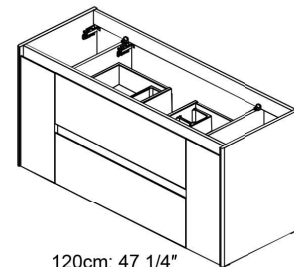

Installation Instructions

60cm; 23 5/8"
80cm; 31 1/2"
100cm; 39 3/8"

90cm; 35 7/16"

120cm; 47 1/4"

120cm; 47 1/4"

60cm; 23 5/8"
80cm; 31 1/2"
100cm; 39 3/8"

x2 x4 x4
BO-719

90cm; 35 7/16"

120cm; 47 1/4"

x3 x6 x6
BO-719

120cm; 47 1/4"

x4 x8 x8
BO-719

01.

Collection
Installation
Instructions

Model |
Ambra

Dimensions Metric
1 inch = 2.54 cm
1 inch = 25.4 mm

Model |
Ambra

Dimensions Metric
1 inch = 2.54 cm
1 inch = 25.4 mm

WS[®]
BATH
COLLECTIONS

1051 Lea Drive - Colleagueville, PA 19426
Tel. 215 513 9400 - Fax 610 831 0215
www.ws bathcollections.com - info@ws bathcollections.com

05.

06.

Collection
Installation
Instructions

Model |
Ambra

Dimensions Metric
1 inch = 2.54 cm
1 inch = 25.4 mm

WS[®]
BATH
COLLECTIONS

1051 Lea Drive - Collegeville, PA 19426
Tel. 215 513 9400 - Fax 610 831 0215
www.ws bathcollections.com - info@ws bathcollections.com