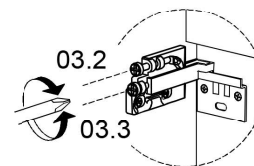

03.

03.2
± 1cm
± 0 6/16"