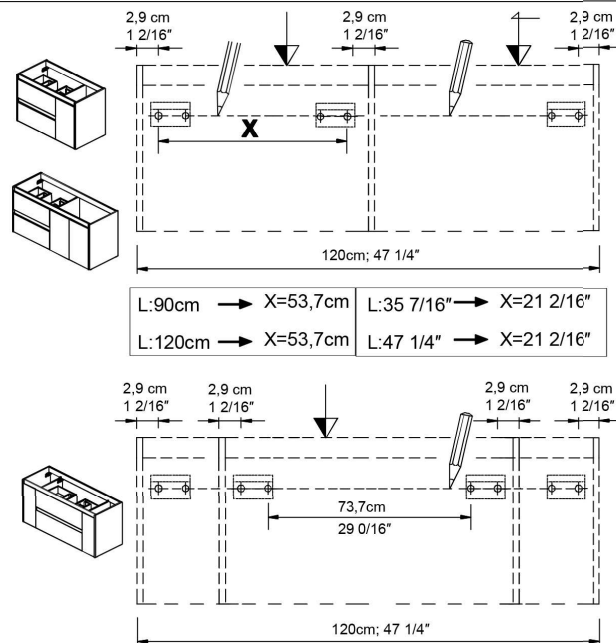

Installation Instructions

60cm; 23 5/8"
80cm; 31 1/2"
100cm; 39 3/8"

90cm; 35 7/16"

120cm; 47 1/4"

120cm; 47 1/4"

60cm; 23 5/8"
80cm; 31 1/2"
100cm; 39 3/8"

x2 x4 x4
BO-719

90cm; 35 7/16"

120cm; 47 1/4"

x3 x6 x6
BO-719

120cm; 47 1/4"

x4 x8 x8
BO-719

01.

Collection
Installation
Instructions

Model |
Ambra

Dimensions Metric
1 inch = 2.54 cm
1 inch = 25.4 mm

Model |
Ambra

Dimensions Metric
1 inch = 2.54 cm
1 inch = 25.4 mm

WS[®]
BATH
COLLECTIONS

1051 Lea Drive - Colleagueville, PA 19426
Tel. 215 513 9400 - Fax 610 831 0215
www.ws bathcollections.com - info@ws bathcollections.com

05.

06.

Collection
Installation
Instructions

Model |
Ambra

Dimensions Metric
1 inch = 2.54 cm
1 inch = 25.4 mm

WS[®]
BATH
COLLECTIONS

1051 Lea Drive - Collegeville, PA 19426
Tel. 215 513 9400 - Fax 610 831 0215
www.ws bathcollections.com - info@ws bathcollections.com