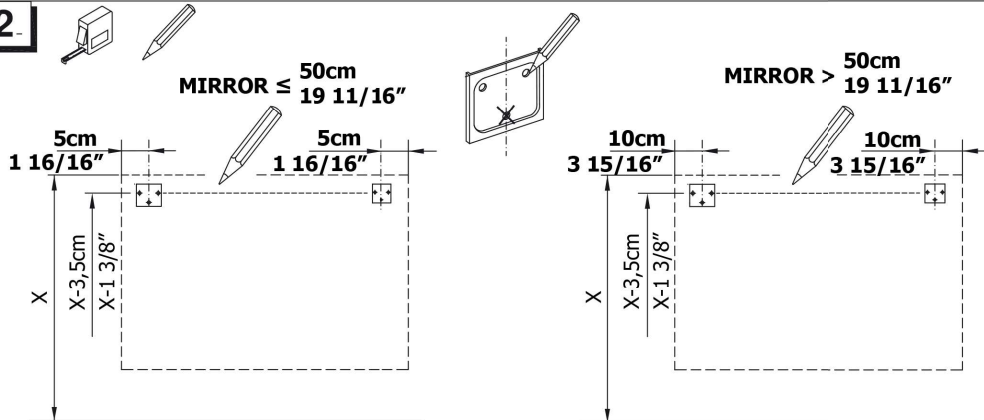

05.

06.

Collection
Installation
Instructions

Model |
Ambra

Dimensions Metric
1 inch = 2.54 cm
1 inch = 25.4 mm

WS[®]
BATH
COLLECTIONS

1051 Lea Drive - Collegeville, PA 19426
Tel. 215 513 9400 - Fax 610 831 0215
www.ws bathcollections.com - info@ws bathcollections.com

07.

90cm; 35 7/16"

120cm; 47 1/4"

Collection
Installation
Instructions

Model |
Ambra

Dimensions Metric
1 inch = 2.54 cm
1 inch = 25.4 mm

WS[®]
BATH
COLLECTIONS

1051 Lea Drive - Collegeville, PA 19426
Tel. 215 513 9400 - Fax 610 831 0215
www.ws bathcollections.com - info@ws bathcollections.com

01.

02.

03.

Collection
Installation
Instructions

Model |
Mirror

Dimensions Metric
1 inch = 2.54 cm
1 inch = 25.4 mm

WS[®]
BATH
COLLECTIONS

1051 Lea Drive - Colleagueville, PA 19426
Tel. 215 513 9400 - Fax 610 831 0215
www.wsbatchcollections.com - info@wsbatchcollections.com

07.1

Collection
Installation
Instructions

Model |
Mirror

Dimensions Metric
1 inch = 2.54 cm
1 inch = 25.4 mm

WS[®]
BATH
COLLECTIONS

1051 Lea Drive - Collegetown, PA 19426
Tel. 215 513 9400 - Fax 610 831 0215
www.ws bathcollections.com - info@ws bathcollections.com