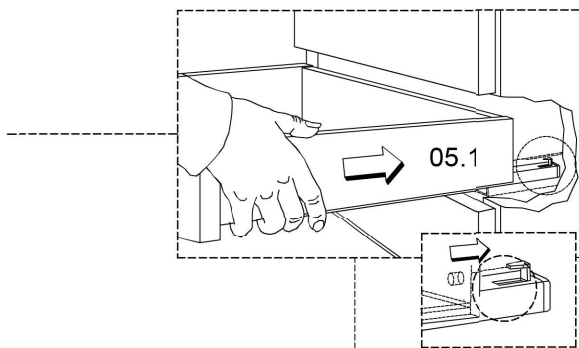

120cm; 47 1/4"

x3 x6 x6
BO-719

120cm; 47 1/4"

x4 x8 x8
BO-719

01.

Collection
Installation
Instructions

Model |
Ambra

Dimensions Metric
1 inch = 2.54 cm
1 inch = 25.4 mm

Model |
Ambra

Dimensions Metric
1 inch = 2.54 cm
1 inch = 25.4 mm

WS[®]
BATH
COLLECTIONS

1051 Lea Drive - Colleagueville, PA 19426
Tel. 215 513 9400 - Fax 610 831 0215
www.ws bathcollections.com - info@ws bathcollections.com

05.

06.

Collection
Installation
Instructions

Model |
Ambra

Dimensions Metric
1 inch = 2.54 cm
1 inch = 25.4 mm

WS[®]
BATH
COLLECTIONS

1051 Lea Drive - Collegeville, PA 19426
Tel. 215 513 9400 - Fax 610 831 0215
www.ws bathcollections.com - info@ws bathcollections.com

07.

90cm; 35 7/16"

120cm; 47 1/4"

Collection
Installation
Instructions

Model |
Ambra

Dimensions Metric
1 inch = 2.54 cm
1 inch = 25.4 mm

WS[®]
BATH
COLLECTIONS

1051 Lea Drive - Collegeville, PA 19426
Tel. 215 513 9400 - Fax 610 831 0215
www.ws bathcollections.com - info@ws bathcollections.com