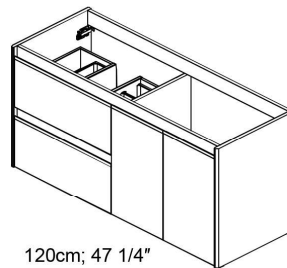

Installation Instructions

60cm; 23 5/8"
80cm; 31 1/2"
100cm; 39 3/8"

90cm; 35 7/16"

120cm; 47 1/4"

120cm; 47 1/4"

60cm; 23 5/8"
80cm; 31 1/2"
100cm; 39 3/8"

x2 x4 x4
BO-719

90cm; 35 7/16"

120cm; 47 1/4"

x3 x6 x6
BO-719

120cm; 47 1/4"

x4 x8 x8
BO-719

01.

Collection
Installation
Instructions

Model |
Ambra

Dimensions Metric
1 inch = 2.54 cm
1 inch = 25.4 mm

Model |
Ambra

Dimensions Metric
1 inch = 2.54 cm
1 inch = 25.4 mm

WS[®]
BATH
COLLECTIONS

1051 Lea Drive - Colleagueville, PA 19426
Tel. 215 513 9400 - Fax 610 831 0215
www.ws bathcollections.com - info@ws bathcollections.com

05.

06.

Collection
Installation
Instructions

Model |
Ambra

Dimensions Metric
1 inch = 2.54 cm
1 inch = 25.4 mm

WS[®]
BATH
COLLECTIONS

1051 Lea Drive - Collegeville, PA 19426
Tel. 215 513 9400 - Fax 610 831 0215
www.ws bathcollections.com - info@ws bathcollections.com