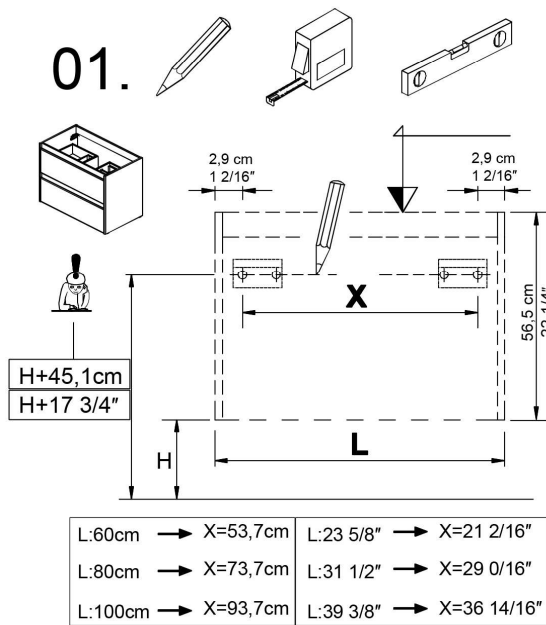

120cm; 47 1/4"

x3 x6 x6
BO-719

120cm; 47 1/4"

x4 x8 x8
BO-719

01.

Collection
Installation
Instructions

Model |
Ambra

Dimensions Metric
1 inch = 2.54 cm
1 inch = 25.4 mm

Model |
Ambra

Dimensions Metric
1 inch = 2.54 cm
1 inch = 25.4 mm

WS[®]
BATH
COLLECTIONS

1051 Lea Drive - Colleagueville, PA 19426
Tel. 215 513 9400 - Fax 610 831 0215
www.ws bathcollections.com - info@ws bathcollections.com

05.

06.

Collection
Installation
Instructions

Model |
Ambra

Dimensions Metric
1 inch = 2.54 cm
1 inch = 25.4 mm

WS[®]
BATH
COLLECTIONS

1051 Lea Drive - Collegeville, PA 19426
Tel. 215 513 9400 - Fax 610 831 0215
www.ws bathcollections.com - info@ws bathcollections.com

07.

90cm; 35 7/16"

120cm; 47 1/4"

Collection
Installation
Instructions

Model |
Ambra

Dimensions Metric
1 inch = 2.54 cm
1 inch = 25.4 mm

WS[®]
BATH
COLLECTIONS

1051 Lea Drive - Collegeville, PA 19426
Tel. 215 513 9400 - Fax 610 831 0215
www.ws bathcollections.com - info@ws bathcollections.com