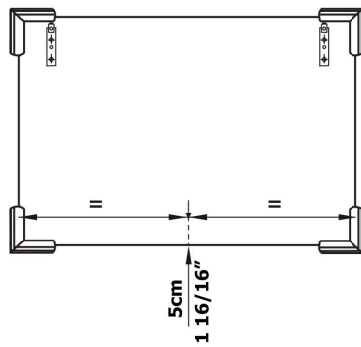

07.

90cm; 35 7/16"

120cm; 47 1/4"

Collection
Installation
Instructions

Model |
Ambra

Dimensions Metric
1 inch = 2.54 cm
1 inch = 25.4 mm

WS[®]
BATH
COLLECTIONS

1051 Lea Drive - Collegeville, PA 19426
Tel. 215 513 9400 - Fax 610 831 0215
www.ws bathcollections.com - info@ws bathcollections.com

01.

02.

03.

Collection
Installation
Instructions

Model |
Mirror

Dimensions Metric
1 inch = 2.54 cm
1 inch = 25.4 mm

WS[®]
BATH
COLLECTIONS

1051 Lea Drive - Colleagueville, PA 19426
Tel. 215 513 9400 - Fax 610 831 0215
www.wsbatchcollections.com - info@wsbatchcollections.com

04.

04.1

04.2

05.

MIRROR \leq 100cm
39 3/8"

MIRROR $>$ 100cm
39 3/8"

06.

07.

07.1

Collection
Installation
Instructions

Model |
Mirror

Dimensions Metric
1 inch = 2.54 cm
1 inch = 25.4 mm

WS[®]
BATH
COLLECTIONS

1051 Lea Drive - Collegetown, PA 19426
Tel. 215 513 9400 - Fax 610 831 0215
www.ws bathcollections.com - info@ws bathcollections.com