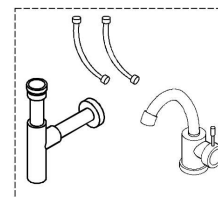

04.

Collection
Installation
Instructions

Model |
Ambra

Dimensions Metric
1 inch = 2.54 cm
1 inch = 25.4 mm

WS®
BATH
COLLECTIONS

1051 Lea Drive - Colleagueville, PA 19426
Tel. 215 513 9400 - Fax 610 831 0215
www.ws bathcollections.com - info@ws bathcollections.com