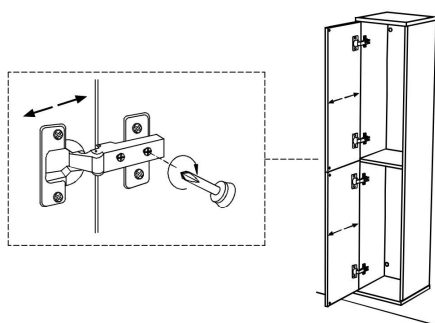

Model |
Ambra

Dimensions Metric
1 inch = 2.54 cm
1 inch = 25.4 mm

WS[®]
BATH
COLLECTIONS

1051 Lea Drive - Colleagueville, PA 19426
Tel. 215 513 9400 - Fax 610 831 0215
www.ws bathcollections.com - info@ws bathcollections.com

05.

06.

Collection
Installation
Instructions

Model |
Ambra

Dimensions Metric
1 inch = 2.54 cm
1 inch = 25.4 mm

WS[®]
BATH
COLLECTIONS

1051 Lea Drive - Collegeville, PA 19426
Tel. 215 513 9400 - Fax 610 831 0215
www.ws bathcollections.com - info@ws bathcollections.com

07.

90cm; 35 7/16"

120cm; 47 1/4"

Collection
Installation
Instructions

Model |
Ambra

Dimensions Metric
1 inch = 2.54 cm
1 inch = 25.4 mm

WS[®]
BATH
COLLECTIONS

1051 Lea Drive - Collegeville, PA 19426
Tel. 215 513 9400 - Fax 610 831 0215
www.ws bathcollections.com - info@ws bathcollections.com