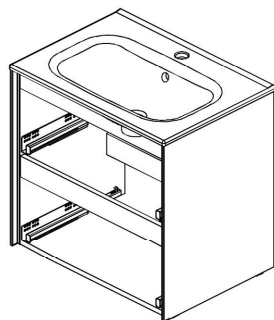

120cm; 47 1/4"

x3 x6 x6
BO-719

120cm; 47 1/4"

x4 x8 x8
BO-719

01.

Collection
Installation
Instructions

Model |
Ambra

Dimensions Metric
1 inch = 2.54 cm
1 inch = 25.4 mm

Model |
Ambra

Dimensions Metric
1 inch = 2.54 cm
1 inch = 25.4 mm

WS[®]
BATH
COLLECTIONS

1051 Lea Drive - Colleagueville, PA 19426
Tel. 215 513 9400 - Fax 610 831 0215
www.ws bathcollections.com - info@ws bathcollections.com

05.

06.

Collection
Installation
Instructions

Model |
Ambra

Dimensions Metric
1 inch = 2.54 cm
1 inch = 25.4 mm

WS[®]
BATH
COLLECTIONS

1051 Lea Drive - Collegeville, PA 19426
Tel. 215 513 9400 - Fax 610 831 0215
www.ws bathcollections.com - info@ws bathcollections.com

07.

90cm; 35 7/16"

120cm; 47 1/4"

Collection
Installation
Instructions

Model |
Ambra

Dimensions Metric
1 inch = 2.54 cm
1 inch = 25.4 mm

WS[®]
BATH
COLLECTIONS

1051 Lea Drive - Collegeville, PA 19426
Tel. 215 513 9400 - Fax 610 831 0215
www.ws bathcollections.com - info@ws bathcollections.com