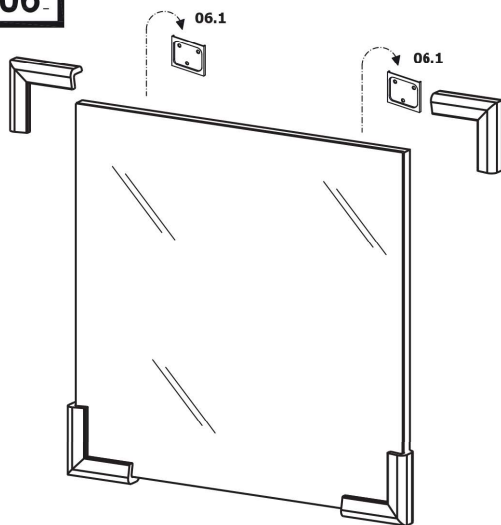

01.

02.

03.

Collection
Installation
Instructions

Model |
Mirror

Dimensions Metric
1 inch = 2.54 cm
1 inch = 25.4 mm

WS[®]
BATH
COLLECTIONS

1051 Lea Drive - Colleagueville, PA 19426
Tel. 215 513 9400 - Fax 610 831 0215
www.wsbatchcollections.com - info@wsbatchcollections.com

04.

04.1

04.2

05.

MIRROR \leq 100cm
39 3/8"

MIRROR $>$ 100cm
39 3/8"

06.

07.

07.1

Collection
Installation
Instructions

Model |
Mirror

Dimensions Metric
1 inch = 2.54 cm
1 inch = 25.4 mm

WS[®]
BATH
COLLECTIONS

1051 Lea Drive - Collegetown, PA 19426
Tel. 215 513 9400 - Fax 610 831 0215
www.ws bathcollections.com - info@ws bathcollections.com