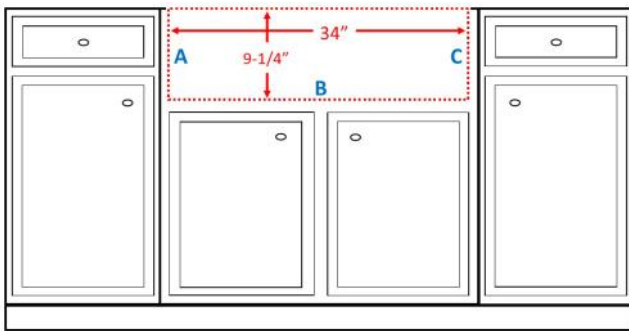

INSTALLATION METHOD

PROJECT INFORMATION

PROJECT: _____
CONTACT: _____
DATE: _____
NOTES: _____
_____
_____

APPROVAL: