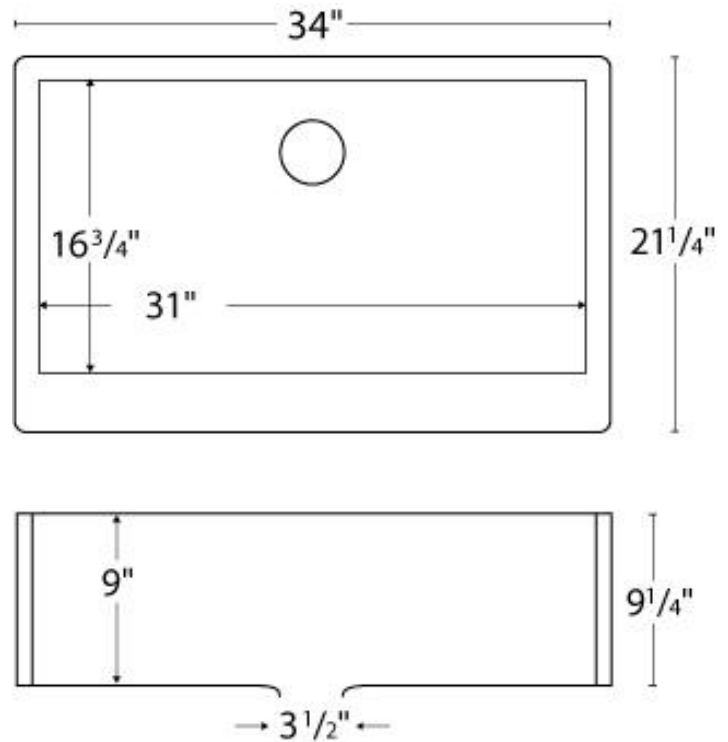

OPTIONAL ACCESSORIES

MODELS	COLOR	STRAINER	FLANGE
• QA-740-WH	White	QBSWH	QDFWH
• QA-740-BI	Bisque	QBSBI	QDFBI
• QA-740-BL	Black	QBSBL	QDFBL
• QA-740-BR	Brown	QBSBR	QDFBR
• QA-740-CN	Concrete	QBSCN	QDFCN
• QA-740-GR	Grey	QBSGR	QDFGR

We reserve the right to update product specifications without notice. Please visit karran.com for the most current specification sheets. All dimensions are accurate to 1/4". REV 5-2022