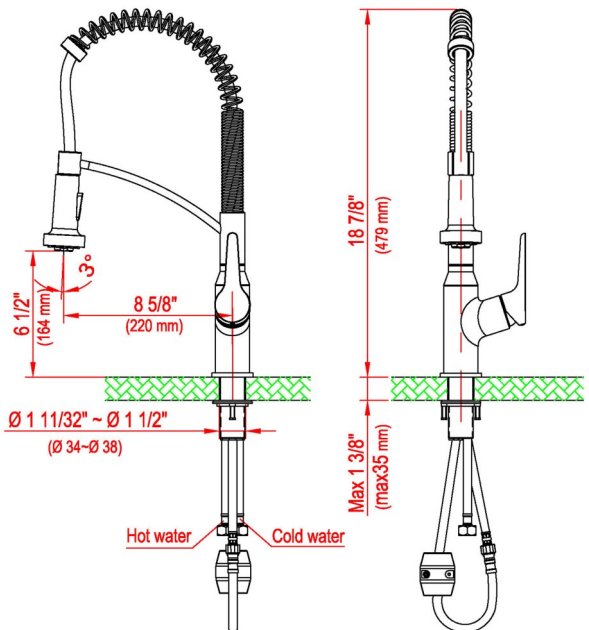

PROJECT INFORMATION

PROJECT: _____

CONTACT: _____

DATE: _____

NOTES: _____

_____

_____

APPROVAL:

OPTIONAL ACCESSORIES

- **SD25C, SD35C** [Chrome soap dispenser]
- **SD25MB, SD35MB** [Matte black soap dispenser]
- **SD25SS, SD35SS** [Stainless steel soap dispenser]

We reserve the right to update product specifications without notice. Please visit karran.com for the most current specification sheets. All dimensions are accurate to 1/4". REV 05-2022