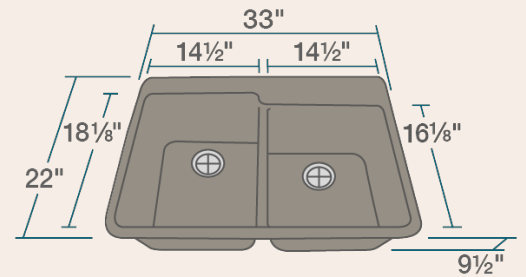

33" x 22" x 9 1/2"
Topmount Installation
Made with 80% Quartz, 20% Acrylic
All-Natural Materials - Eco-Friendly and Recyclable
Offset Drain
Heat Resistant to 550 Degrees
Stain Resistant
Scratch Resistant
Multiple Colors Available
Installation Hardware Included
Limited Lifetime Warranty
Acrylic Provides Sound Dampening - No Pads Needed