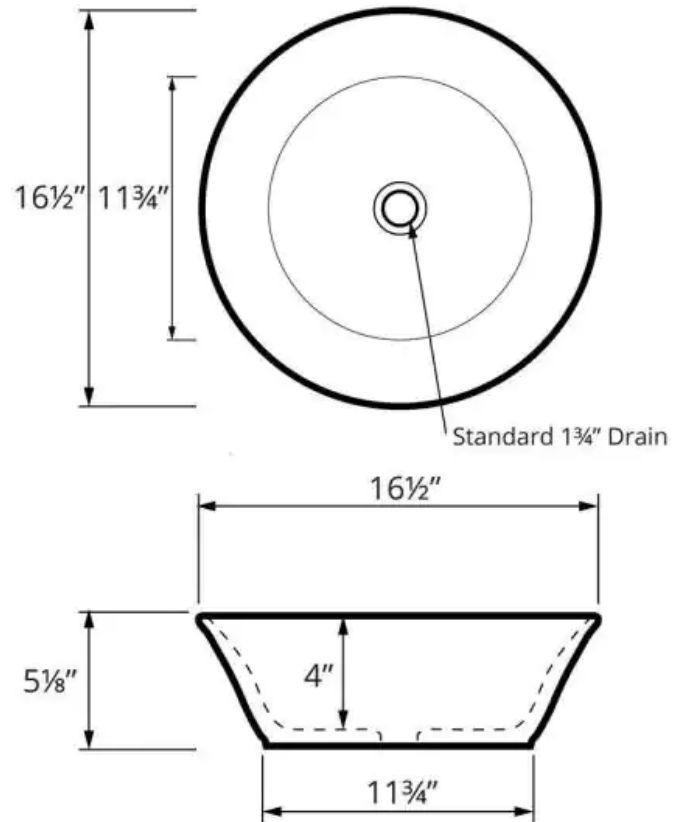

Karran's Valera Collection comprises a wide array of elegant models that include undermount sinks, top mount sinks and vessel sinks. These vitreous china bathroom sinks feature a durable double-glazed, high gloss finish that is both stain, scratch and scuff resistant. All models in the Valera Collection are available in crisp white finish that is easy to clean and care for. Consider them the perfect choice for any residential or commercial bathroom project. Pair your Valera sink with a Karran bathroom faucet. Shorter faucets are suitable for undermount and top mount sinks. Select a taller faucet for all vessel sink installations.

Series:	Valera Collection
Material:	Double-glazed vitreous china
Installation Type:	Vessel mount
Configuration / Style:	Single bowl
Finish:	Gloss finish
Overall dimensions:	16-1/2" x 16-1/2" x 5-1/8"
Bowl dimensions:	15-1/2" x 15-1/2" x 4"
Drain size:	1-3/4"
Min. cabinet size:	18"
Template included:	No
Clips included:	No
Accessories included:	No
Colors available:	White

OPTIONAL ACCESSORIES

- PU25C [Chrome]
- PU25MB [Matte black]
- PU25SS [Stainless steel]

We reserve the right to update product specifications without notice. Please visit karran.com for the most current specification sheets. All dimensions are accurate to 1/4". REV 05-2022