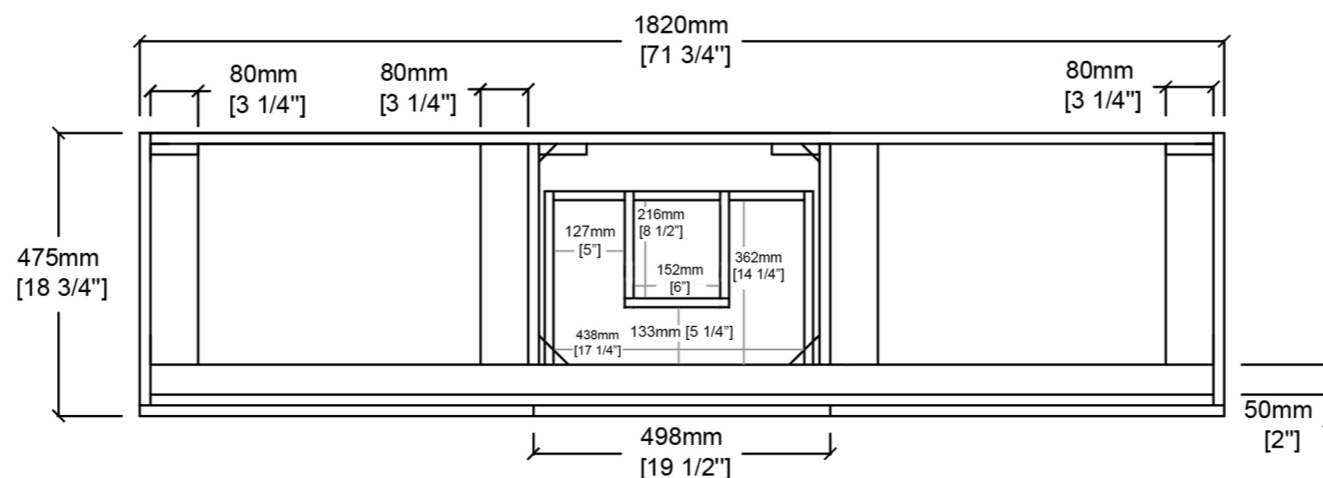

CB-MC-72-2053

Vanity Base

BACK VIEW

TOP VIEW

FRONT VIEW

SIDE VIEW

* Measurements are approximate and may vary

CB-MC-72-2053 Vanity Top

* Measurements are approximate and may vary