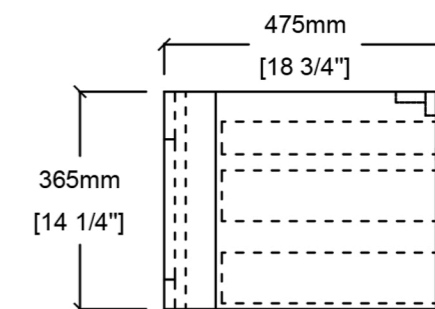

CB-MC-72-2053

Vanity Base

BACK VIEW

TOP VIEW

FRONT VIEW

SIDE VIEW

* Measurements are approximate and may vary

CB-MC-72-2053 Vanity Top

* Measurements are approximate and may vary