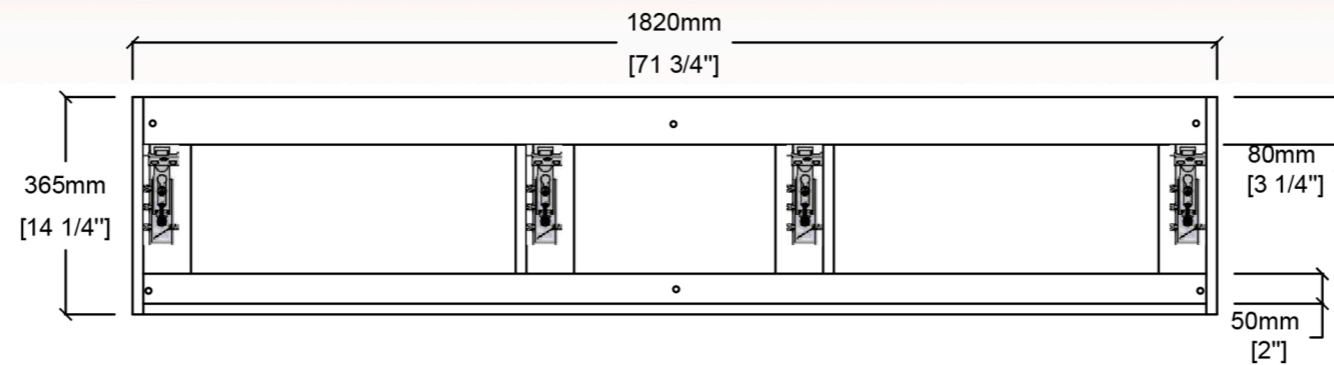

CB-MC-72-2053

Vanity Base

BACK VIEW

TOP VIEW

FRONT VIEW

SIDE VIEW

* Measurements are approximate and may vary

CB-MC-72-2053 Vanity Top

* Measurements are approximate and may vary