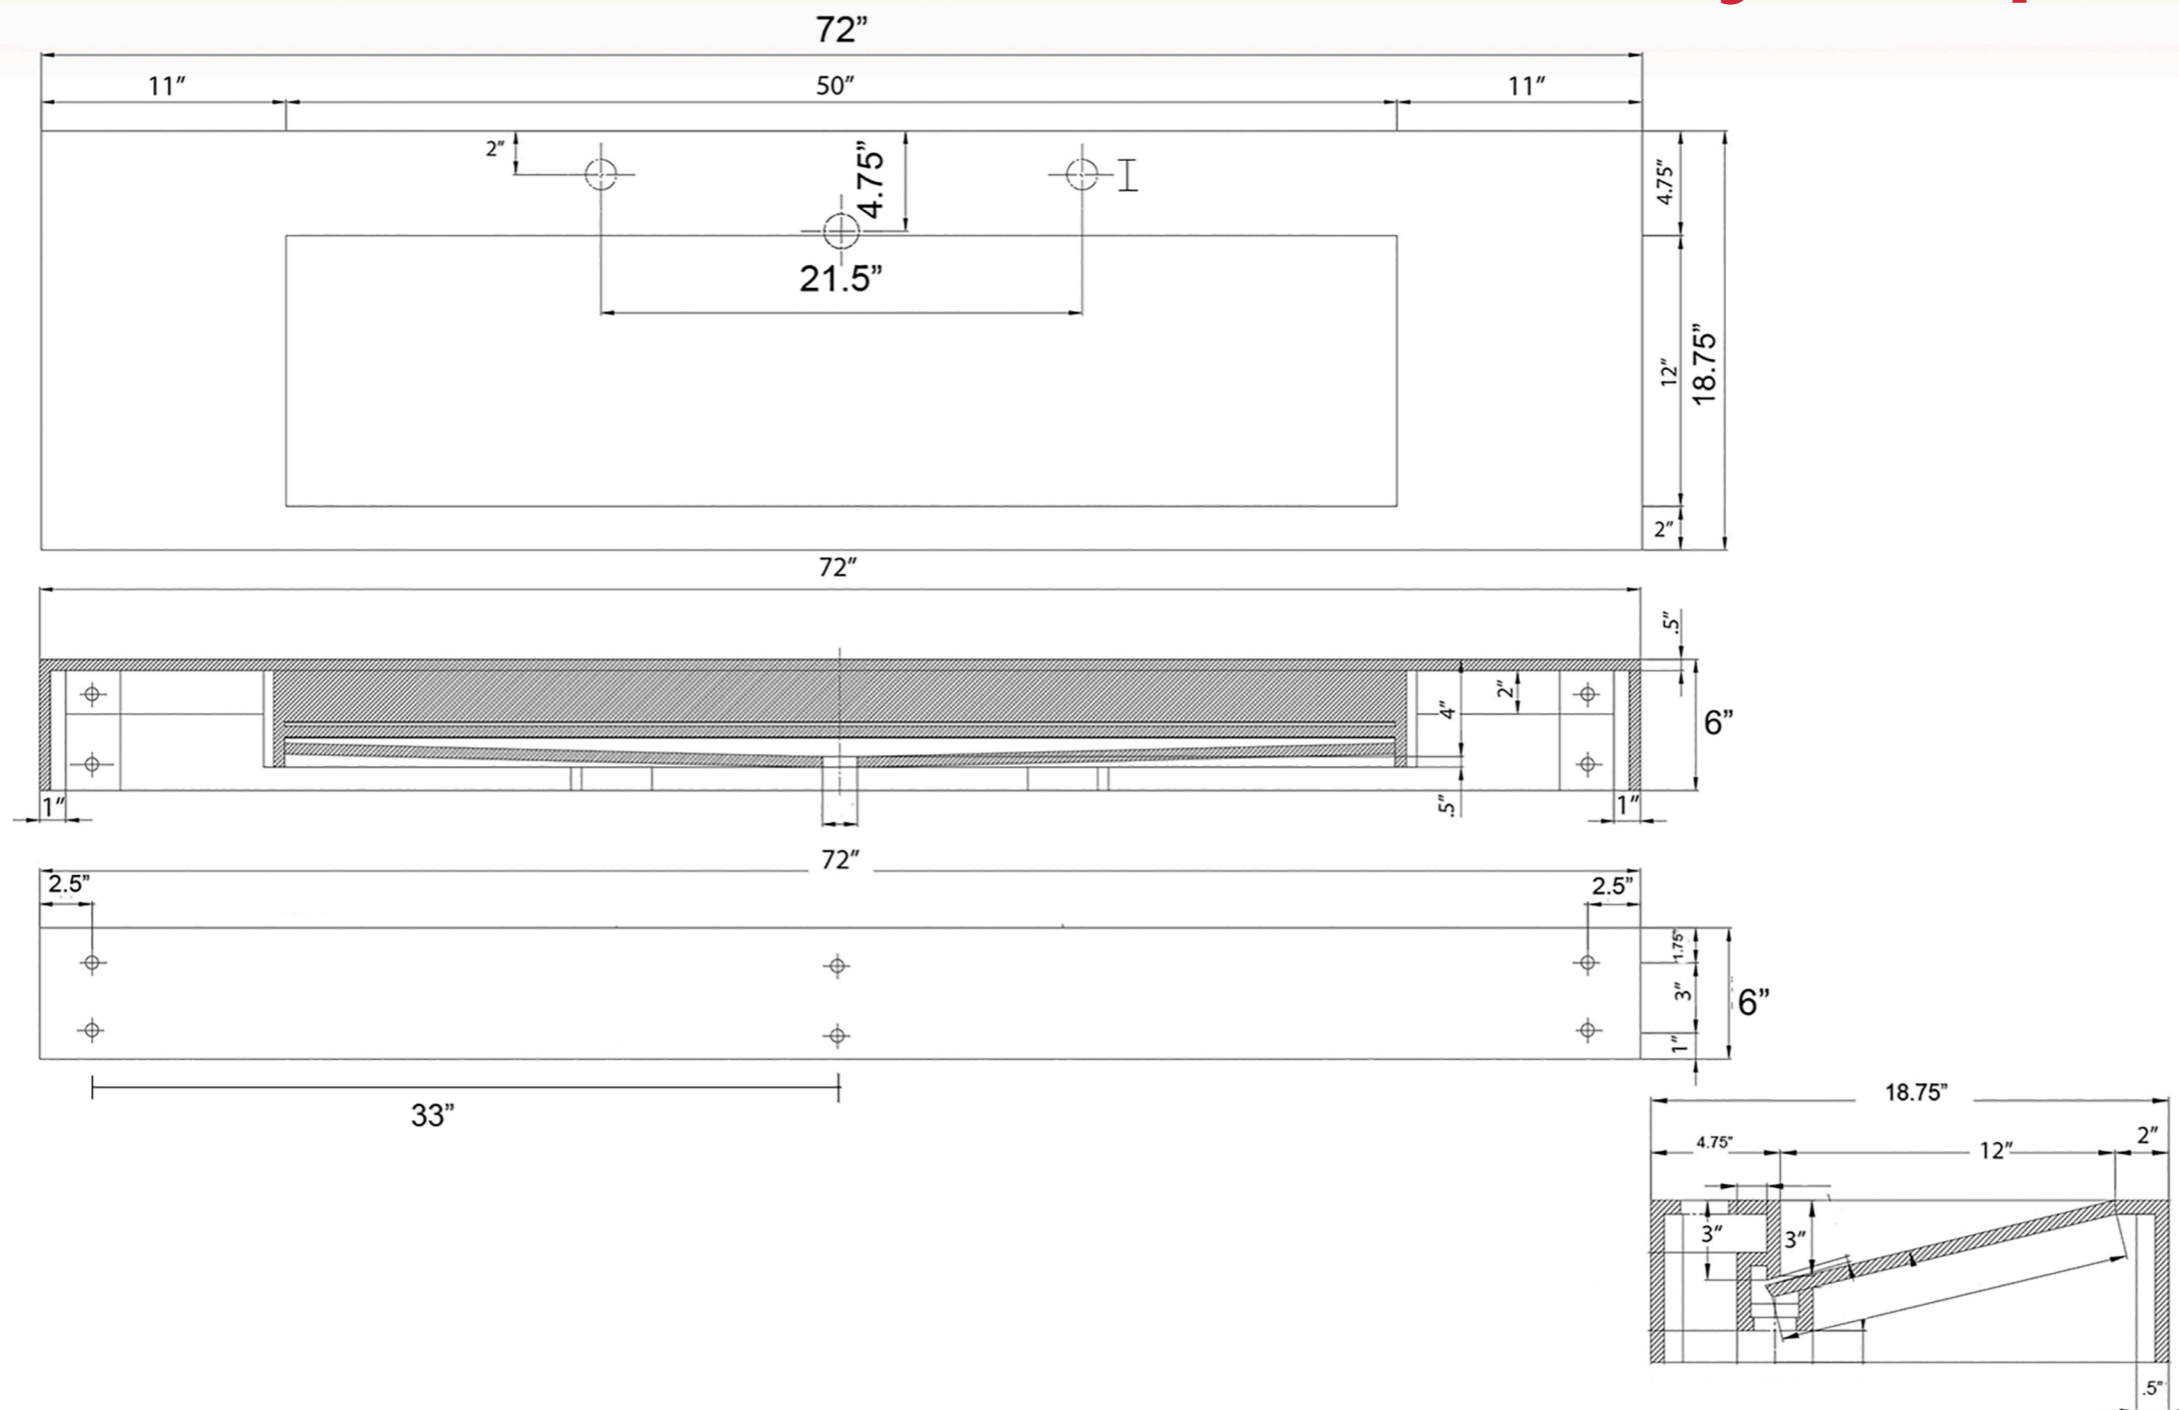

CB-MC-72-2053

Vanity Base

BACK VIEW

TOP VIEW

FRONT VIEW

SIDE VIEW

* Measurements are approximate and may vary

CB-MC-72-2053 Vanity Top

* Measurements are approximate and may vary