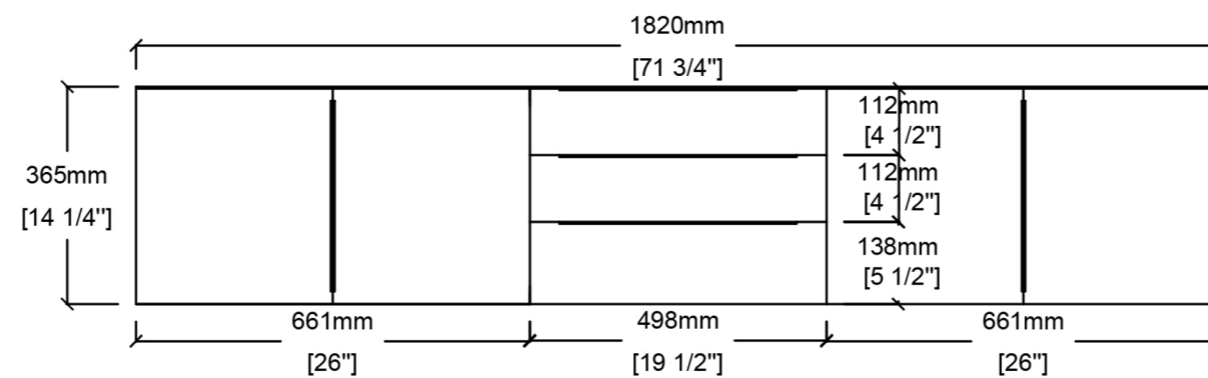

CB-MC-72-2053

Vanity Base

BACK VIEW

TOP VIEW

FRONT VIEW

SIDE VIEW

* Measurements are approximate and may vary

CB-MC-72-2053 Vanity Top

* Measurements are approximate and may vary