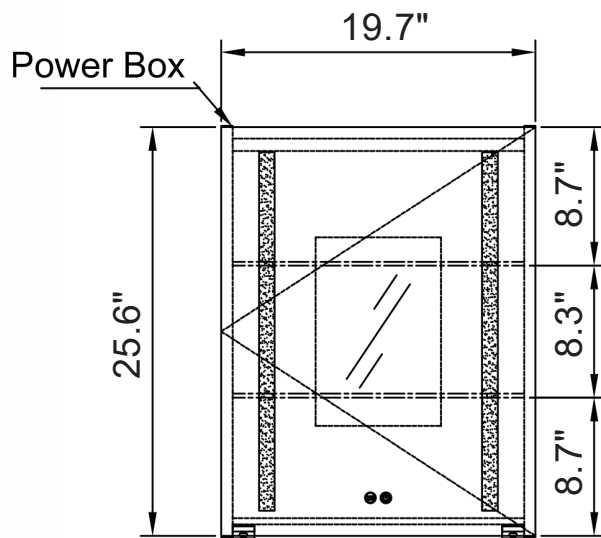

Mirror Cabinet

Installation Guide

MC01

BluHouzz

Aluminum Mirror Cabinet with Light

①
MC01-20F

Front View

Side View

Top View

Aluminum Mirror Cabinet with Light

②

MC01-30F

Front View

Side View

Top View

Aluminum Mirror Cabinet with Light

③
MC01-35F

Aluminum Mirror Cabinet with Light

MC01-20F

MC01-30F

MC01-35F

	MC01		
Model	MC01-20F	MC01-30F	MC01-35F
W	19.7"	29.5"	33.5"
H	25.6"	25.6"	25.6"
D	5.7"	5.7"	5.7"
Specification			
Voltage	200-240V	200-240V	200-240V
Hz	50/60Hz	50/60Hz	50/60Hz
CRI	≥80	≥80	≥80
Kelvin	6000	6000	6000
Maximum Lumens	635lm	635lm	635lm
Defogger Dimensions	200mm*300mm	200mm*300mm	200mm*300mm
LED Strip Wattage	4.5W±5%	4.5W±5%	4.5W±5%
Color Temperature	6000	6000	6000
LED Lifetime	2 years	2 years	2 years
Waterproof Rate	IP20	IP20	IP20
Defogger Wattage	13.33W±5%	13.33W±5%	13.33W±5%
LED Strip Length	22.6"	22.6"	22.6"