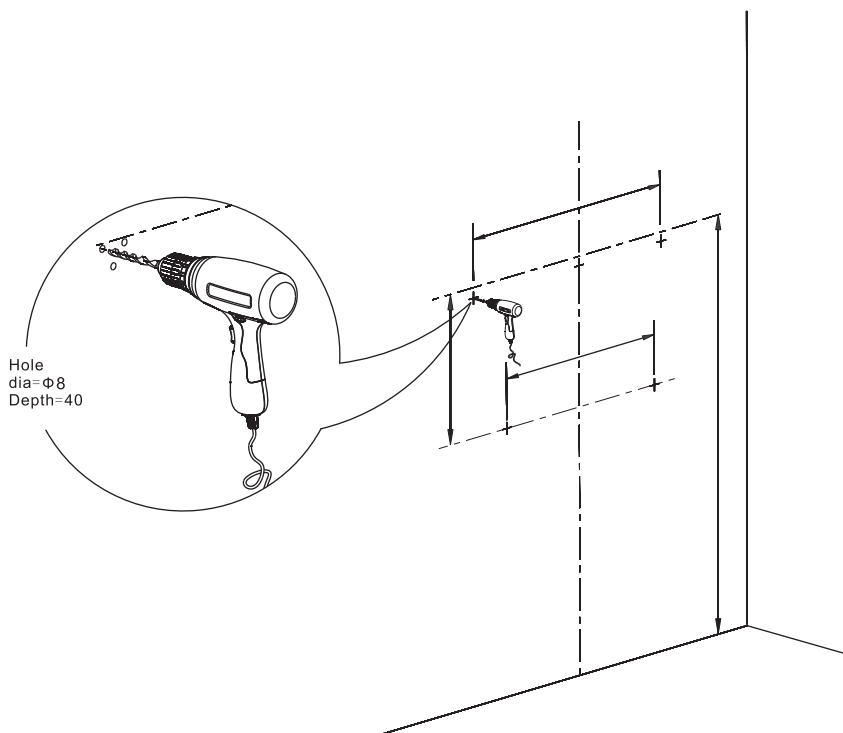

Aluminum Mirror Cabinet with Light

1

A

B

2

6