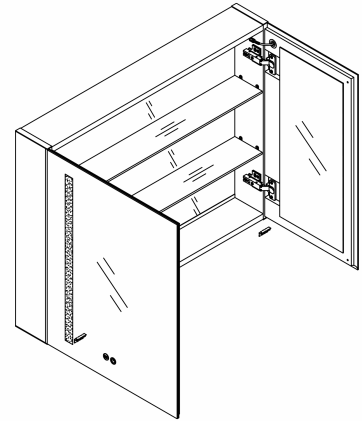

③
MC01-35F

Aluminum Mirror Cabinet with Light

MC01-20F

MC01-30F

MC01-35F

	MC01		
Model	MC01-20F	MC01-30F	MC01-35F
W	19.7"	29.5"	33.5"
H	25.6"	25.6"	25.6"
D	5.7"	5.7"	5.7"
Specification			
Voltage	200-240V	200-240V	200-240V
Hz	50/60Hz	50/60Hz	50/60Hz
CRI	≥80	≥80	≥80
Kelvin	6000	6000	6000
Maximum Lumens	635lm	635lm	635lm
Defogger Dimensions	200mm*300mm	200mm*300mm	200mm*300mm
LED Strip Wattage	4.5W±5%	4.5W±5%	4.5W±5%
Color Temperature	6000	6000	6000
LED Lifetime	2 years	2 years	2 years
Waterproof Rate	IP20	IP20	IP20
Defogger Wattage	13.33W±5%	13.33W±5%	13.33W±5%
LED Strip Length	22.6"	22.6"	22.6"

Aluminum Mirror Cabinet with Light

INSTALLATION GUIDE

1

2

3

TOOLS REQUIRED FOR INSTALLATION

Aluminum Mirror Cabinet with Light

1