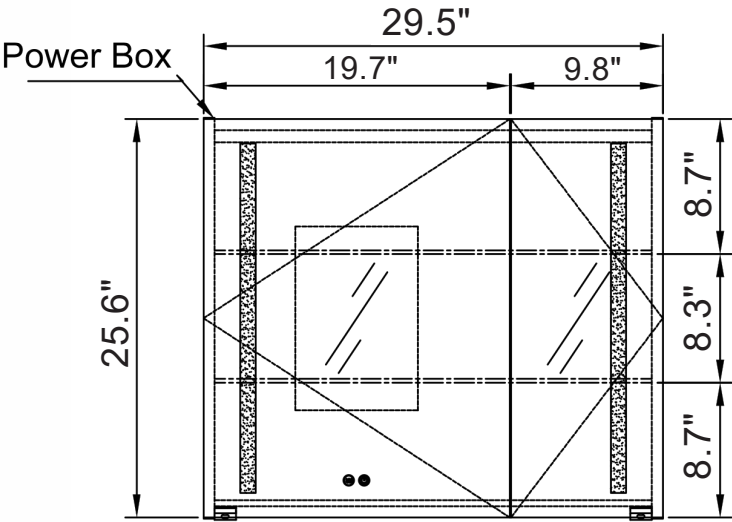

Mirror Cabinet

Installation Guide

MC01

BluHouzz

Aluminum Mirror Cabinet with Light

①
MC01-20F

Front View

Side View

Top View

Aluminum Mirror Cabinet with Light

②

MC01-30F

Front View

Side View

Top View

Aluminum Mirror Cabinet with Light

③
MC01-35F

Aluminum Mirror Cabinet with Light

MC01-20F

MC01-30F

MC01-35F

	MC01		
Model	MC01-20F	MC01-30F	MC01-35F
W	19.7"	29.5"	33.5"
H	25.6"	25.6"	25.6"
D	5.7"	5.7"	5.7"
Specification			
Voltage	200-240V	200-240V	200-240V
Hz	50/60Hz	50/60Hz	50/60Hz
CRI	≥80	≥80	≥80
Kelvin	6000	6000	6000
Maximum Lumens	635lm	635lm	635lm
Defogger Dimensions	200mm*300mm	200mm*300mm	200mm*300mm
LED Strip Wattage	4.5W±5%	4.5W±5%	4.5W±5%
Color Temperature	6000	6000	6000
LED Lifetime	2 years	2 years	2 years
Waterproof Rate	IP20	IP20	IP20
Defogger Wattage	13.33W±5%	13.33W±5%	13.33W±5%
LED Strip Length	22.6"	22.6"	22.6"