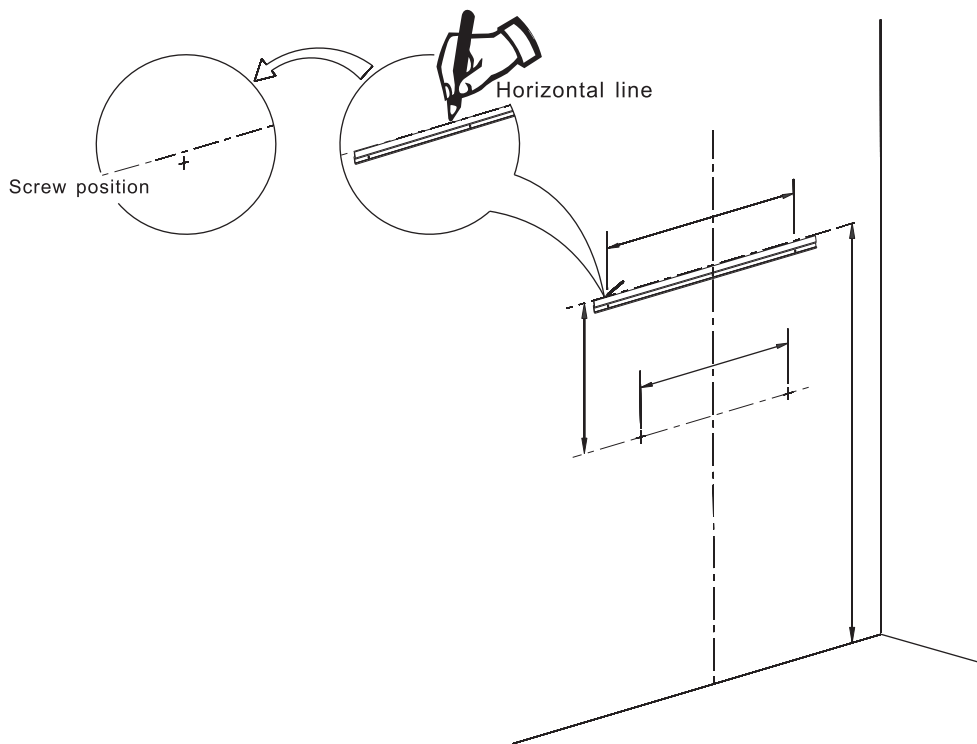

Aluminum Mirror Cabinet with Light

1

A

B