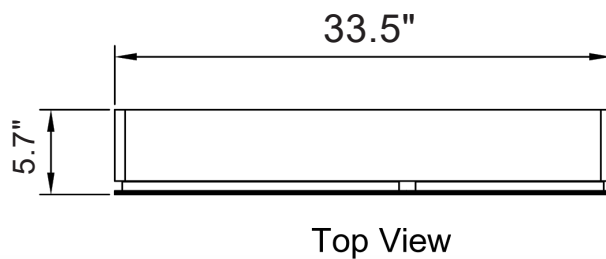

Top View

Aluminum Mirror Cabinet with Light

②

MC01-30F

Front View

Side View

Top View

Aluminum Mirror Cabinet with Light

③
MC01-35F

Aluminum Mirror Cabinet with Light

MC01-20F

MC01-30F

MC01-35F

	MC01		
Model	MC01-20F	MC01-30F	MC01-35F
W	19.7"	29.5"	33.5"
H	25.6"	25.6"	25.6"
D	5.7"	5.7"	5.7"
Specification			
Voltage	200-240V	200-240V	200-240V
Hz	50/60Hz	50/60Hz	50/60Hz
CRI	≥80	≥80	≥80
Kelvin	6000	6000	6000
Maximum Lumens	635lm	635lm	635lm
Defogger Dimensions	200mm*300mm	200mm*300mm	200mm*300mm
LED Strip Wattage	4.5W±5%	4.5W±5%	4.5W±5%
Color Temperature	6000	6000	6000
LED Lifetime	2 years	2 years	2 years
Waterproof Rate	IP20	IP20	IP20
Defogger Wattage	13.33W±5%	13.33W±5%	13.33W±5%
LED Strip Length	22.6"	22.6"	22.6"