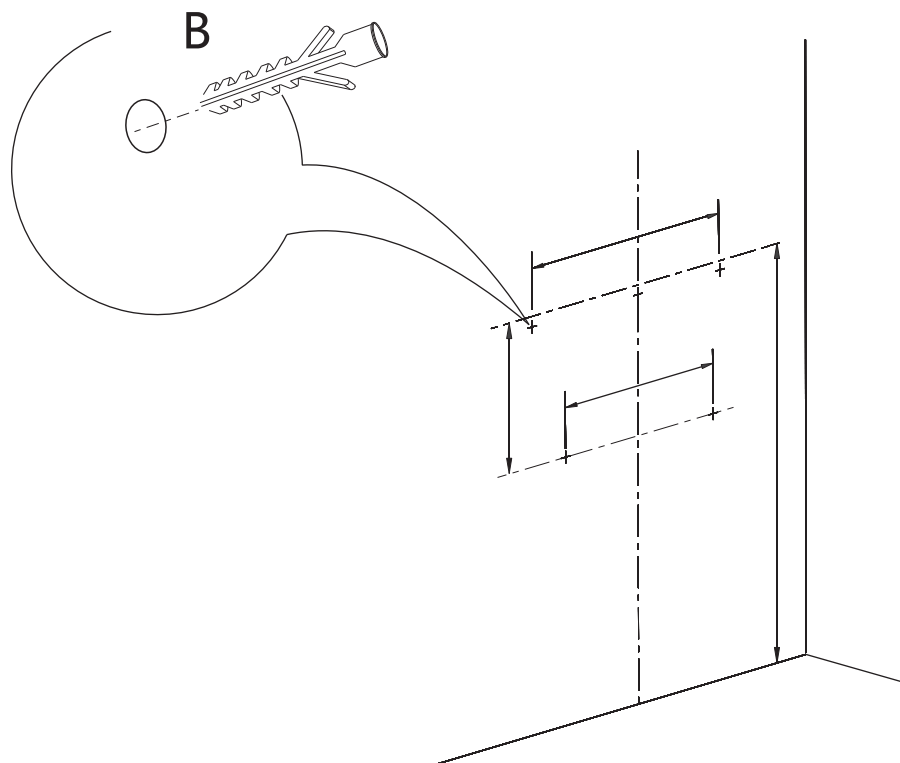

Aluminum Mirror Cabinet with Light

3