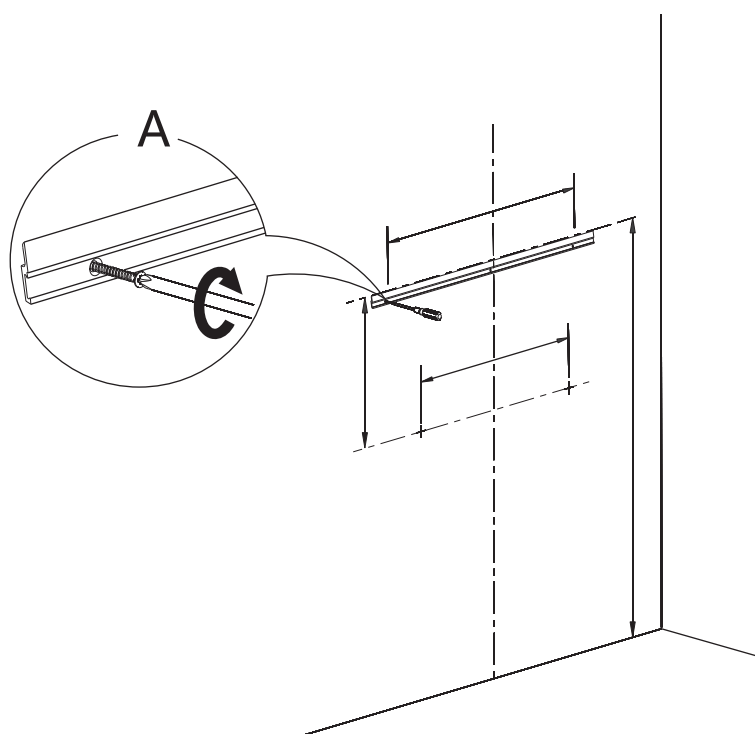

Aluminum Mirror Cabinet with Light

3

4