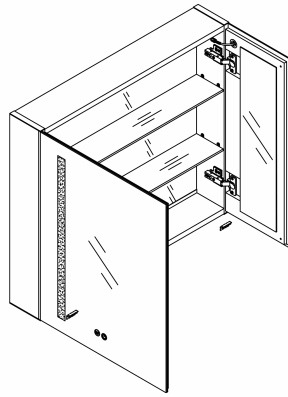

Aluminum Mirror Cabinet with Light

INSTALLATION GUIDE

1

2

3

TOOLS REQUIRED FOR INSTALLATION