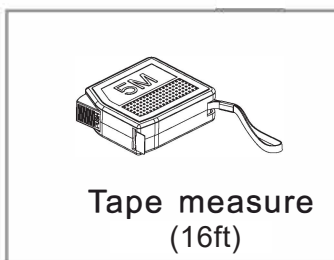

③
MC01-35F

Aluminum Mirror Cabinet with Light

MC01-20F

MC01-30F

MC01-35F

	MC01		
Model	MC01-20F	MC01-30F	MC01-35F
W	19.7"	29.5"	33.5"
H	25.6"	25.6"	25.6"
D	5.7"	5.7"	5.7"
Specification			
Voltage	200-240V	200-240V	200-240V
Hz	50/60Hz	50/60Hz	50/60Hz
CRI	≥80	≥80	≥80
Kelvin	6000	6000	6000
Maximum Lumens	635lm	635lm	635lm
Defogger Dimensions	200mm*300mm	200mm*300mm	200mm*300mm
LED Strip Wattage	4.5W±5%	4.5W±5%	4.5W±5%
Color Temperature	6000	6000	6000
LED Lifetime	2 years	2 years	2 years
Waterproof Rate	IP20	IP20	IP20
Defogger Wattage	13.33W±5%	13.33W±5%	13.33W±5%
LED Strip Length	22.6"	22.6"	22.6"

Aluminum Mirror Cabinet with Light

INSTALLATION GUIDE

1

2

3

TOOLS REQUIRED FOR INSTALLATION

Aluminum Mirror Cabinet with Light

1