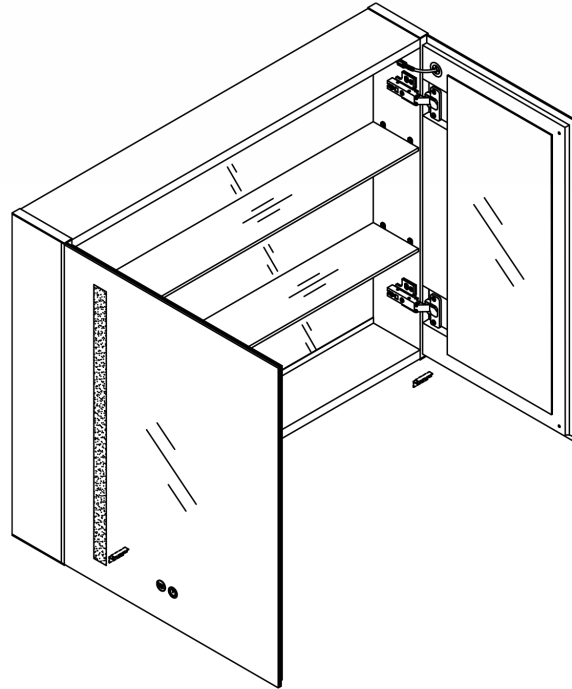

Top View

Aluminum Mirror Cabinet with Light

②

MC01-30F

Front View

Side View

Top View

Aluminum Mirror Cabinet with Light

③
MC01-35F

Aluminum Mirror Cabinet with Light

MC01-20F

MC01-30F

MC01-35F

	MC01		
Model	MC01-20F	MC01-30F	MC01-35F
W	19.7"	29.5"	33.5"
H	25.6"	25.6"	25.6"
D	5.7"	5.7"	5.7"
Specification			
Voltage	200-240V	200-240V	200-240V
Hz	50/60Hz	50/60Hz	50/60Hz
CRI	≥80	≥80	≥80
Kelvin	6000	6000	6000
Maximum Lumens	635lm	635lm	635lm
Defogger Dimensions	200mm*300mm	200mm*300mm	200mm*300mm
LED Strip Wattage	4.5W±5%	4.5W±5%	4.5W±5%
Color Temperature	6000	6000	6000
LED Lifetime	2 years	2 years	2 years
Waterproof Rate	IP20	IP20	IP20
Defogger Wattage	13.33W±5%	13.33W±5%	13.33W±5%
LED Strip Length	22.6"	22.6"	22.6"