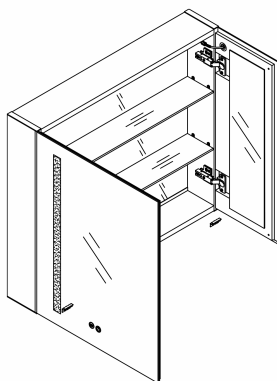

Top View

Aluminum Mirror Cabinet with Light

②

MC01-30F

Front View

Side View

Top View

Aluminum Mirror Cabinet with Light

③
MC01-35F

Aluminum Mirror Cabinet with Light

MC01-20F

MC01-30F

MC01-35F

	MC01		
Model	MC01-20F	MC01-30F	MC01-35F
W	19.7"	29.5"	33.5"
H	25.6"	25.6"	25.6"
D	5.7"	5.7"	5.7"
Specification			
Voltage	200-240V	200-240V	200-240V
Hz	50/60Hz	50/60Hz	50/60Hz
CRI	≥80	≥80	≥80
Kelvin	6000	6000	6000
Maximum Lumens	635lm	635lm	635lm
Defogger Dimensions	200mm*300mm	200mm*300mm	200mm*300mm
LED Strip Wattage	4.5W±5%	4.5W±5%	4.5W±5%
Color Temperature	6000	6000	6000
LED Lifetime	2 years	2 years	2 years
Waterproof Rate	IP20	IP20	IP20
Defogger Wattage	13.33W±5%	13.33W±5%	13.33W±5%
LED Strip Length	22.6"	22.6"	22.6"