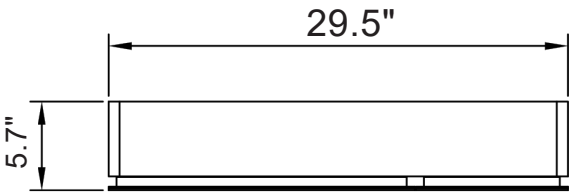

Top View

Aluminum Mirror Cabinet with Light

②

MC01-30F

Front View

Side View

Top View

Aluminum Mirror Cabinet with Light

③
MC01-35F

Aluminum Mirror Cabinet with Light

MC01-20F

MC01-30F

MC01-35F

	MC01		
Model	MC01-20F	MC01-30F	MC01-35F
W	19.7"	29.5"	33.5"
H	25.6"	25.6"	25.6"
D	5.7"	5.7"	5.7"
Specification			
Voltage	200-240V	200-240V	200-240V
Hz	50/60Hz	50/60Hz	50/60Hz
CRI	≥80	≥80	≥80
Kelvin	6000	6000	6000
Maximum Lumens	635lm	635lm	635lm
Defogger Dimensions	200mm*300mm	200mm*300mm	200mm*300mm
LED Strip Wattage	4.5W±5%	4.5W±5%	4.5W±5%
Color Temperature	6000	6000	6000
LED Lifetime	2 years	2 years	2 years
Waterproof Rate	IP20	IP20	IP20
Defogger Wattage	13.33W±5%	13.33W±5%	13.33W±5%
LED Strip Length	22.6"	22.6"	22.6"