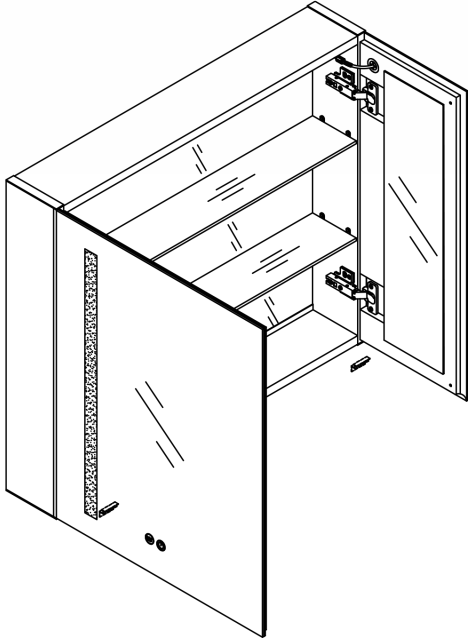

Mirror Cabinet

Installation Guide

MC01

BluHouzz

Aluminum Mirror Cabinet with Light

①
MC01-20F

Front View

Side View

Top View

Aluminum Mirror Cabinet with Light

②

MC01-30F

Front View

Side View

Top View

Aluminum Mirror Cabinet with Light

③
MC01-35F

Aluminum Mirror Cabinet with Light

MC01-20F

MC01-30F

MC01-35F

	MC01		
Model	MC01-20F	MC01-30F	MC01-35F
W	19.7"	29.5"	33.5"
H	25.6"	25.6"	25.6"
D	5.7"	5.7"	5.7"
Specification			
Voltage	200-240V	200-240V	200-240V
Hz	50/60Hz	50/60Hz	50/60Hz
CRI	≥80	≥80	≥80
Kelvin	6000	6000	6000
Maximum Lumens	635lm	635lm	635lm
Defogger Dimensions	200mm*300mm	200mm*300mm	200mm*300mm
LED Strip Wattage	4.5W±5%	4.5W±5%	4.5W±5%
Color Temperature	6000	6000	6000
LED Lifetime	2 years	2 years	2 years
Waterproof Rate	IP20	IP20	IP20
Defogger Wattage	13.33W±5%	13.33W±5%	13.33W±5%
LED Strip Length	22.6"	22.6"	22.6"