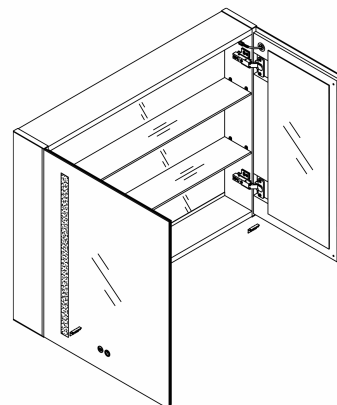

Top View

Aluminum Mirror Cabinet with Light

②

MC01-30F

Front View

Side View

Top View

Aluminum Mirror Cabinet with Light

③
MC01-35F

Aluminum Mirror Cabinet with Light

MC01-20F

MC01-30F

MC01-35F

	MC01		
Model	MC01-20F	MC01-30F	MC01-35F
W	19.7"	29.5"	33.5"
H	25.6"	25.6"	25.6"
D	5.7"	5.7"	5.7"
Specification			
Voltage	200-240V	200-240V	200-240V
Hz	50/60Hz	50/60Hz	50/60Hz
CRI	≥80	≥80	≥80
Kelvin	6000	6000	6000
Maximum Lumens	635lm	635lm	635lm
Defogger Dimensions	200mm*300mm	200mm*300mm	200mm*300mm
LED Strip Wattage	4.5W±5%	4.5W±5%	4.5W±5%
Color Temperature	6000	6000	6000
LED Lifetime	2 years	2 years	2 years
Waterproof Rate	IP20	IP20	IP20
Defogger Wattage	13.33W±5%	13.33W±5%	13.33W±5%
LED Strip Length	22.6"	22.6"	22.6"