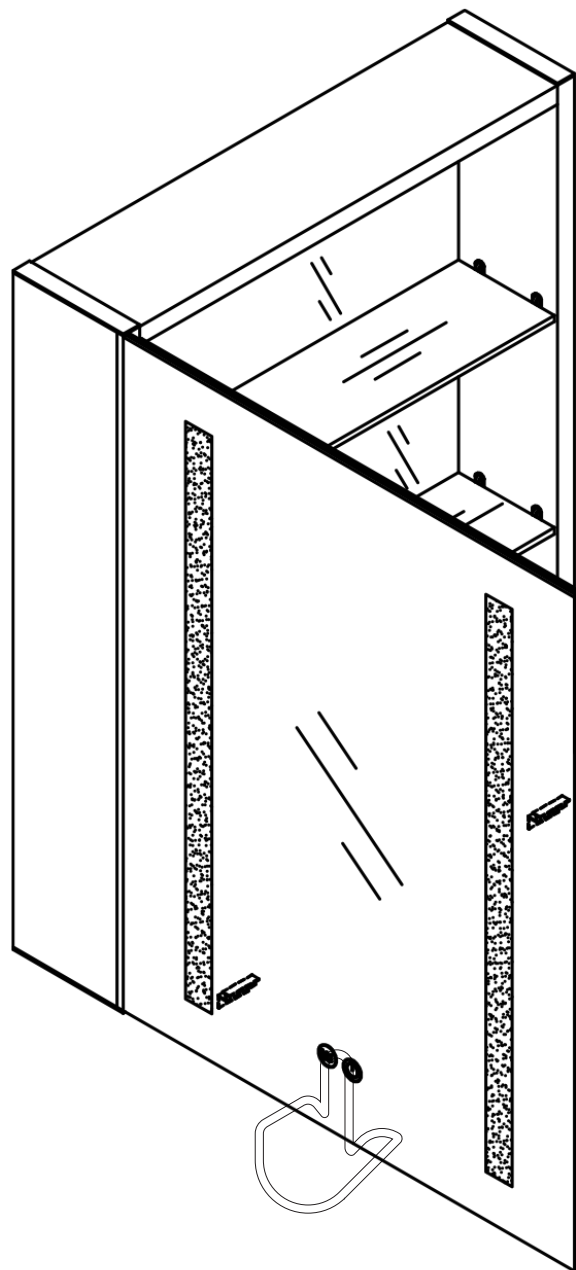

Mirror Cabinet

Installation Guide

MC01

BluHouzz

Aluminum Mirror Cabinet with Light

①
MC01-20F

Front View

Side View

Top View

Aluminum Mirror Cabinet with Light

②

MC01-30F

Front View

Side View

Top View

Aluminum Mirror Cabinet with Light

③
MC01-35F

Aluminum Mirror Cabinet with Light

MC01-20F

MC01-30F

MC01-35F

	MC01		
Model	MC01-20F	MC01-30F	MC01-35F
W	19.7"	29.5"	33.5"
H	25.6"	25.6"	25.6"
D	5.7"	5.7"	5.7"
Specification			
Voltage	200-240V	200-240V	200-240V
Hz	50/60Hz	50/60Hz	50/60Hz
CRI	≥80	≥80	≥80
Kelvin	6000	6000	6000
Maximum Lumens	635lm	635lm	635lm
Defogger Dimensions	200mm*300mm	200mm*300mm	200mm*300mm
LED Strip Wattage	4.5W±5%	4.5W±5%	4.5W±5%
Color Temperature	6000	6000	6000
LED Lifetime	2 years	2 years	2 years
Waterproof Rate	IP20	IP20	IP20
Defogger Wattage	13.33W±5%	13.33W±5%	13.33W±5%
LED Strip Length	22.6"	22.6"	22.6"