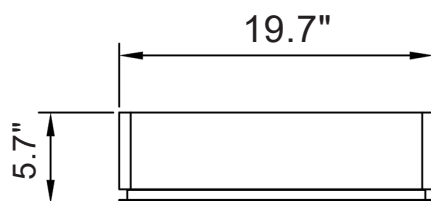

Aluminum Mirror Cabinet with Light

①
MC01-20F

Top View