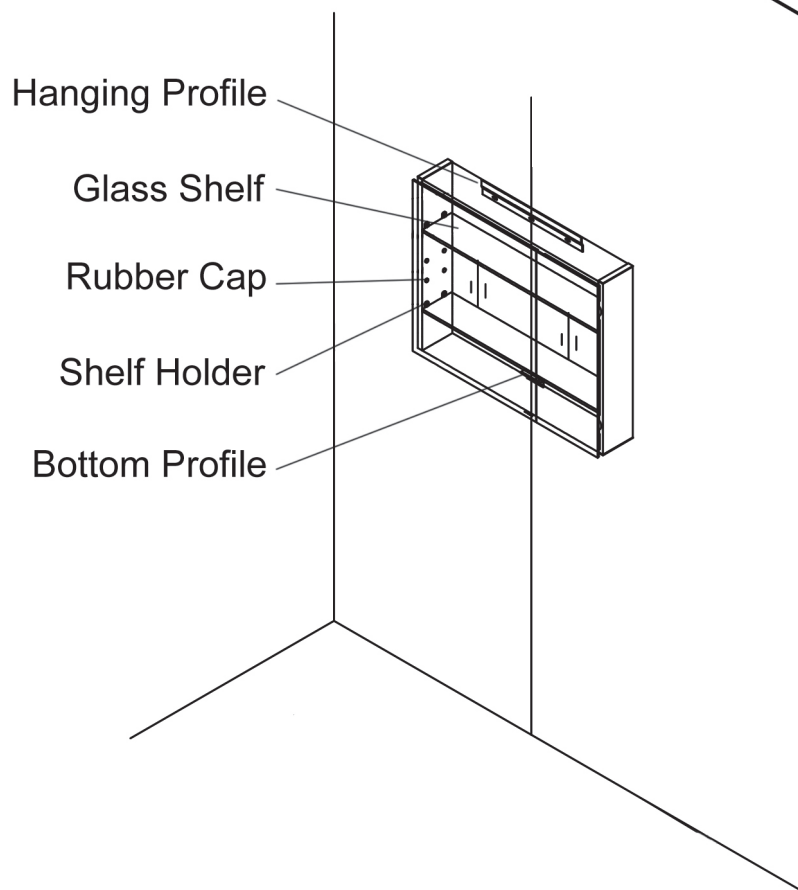

③
MC01-35F

Aluminum Mirror Cabinet with Light

MC01-20F

MC01-30F

MC01-35F

	MC01		
Model	MC01-20F	MC01-30F	MC01-35F
W	19.7"	29.5"	33.5"
H	25.6"	25.6"	25.6"
D	5.7"	5.7"	5.7"
Specification			
Voltage	200-240V	200-240V	200-240V
Hz	50/60Hz	50/60Hz	50/60Hz
CRI	≥80	≥80	≥80
Kelvin	6000	6000	6000
Maximum Lumens	635lm	635lm	635lm
Defogger Dimensions	200mm*300mm	200mm*300mm	200mm*300mm
LED Strip Wattage	4.5W±5%	4.5W±5%	4.5W±5%
Color Temperature	6000	6000	6000
LED Lifetime	2 years	2 years	2 years
Waterproof Rate	IP20	IP20	IP20
Defogger Wattage	13.33W±5%	13.33W±5%	13.33W±5%
LED Strip Length	22.6"	22.6"	22.6"

Aluminum Mirror Cabinet with Light

INSTALLATION GUIDE

1

2

3

TOOLS REQUIRED FOR INSTALLATION

Aluminum Mirror Cabinet with Light

1

A

B

2

6

Aluminum Mirror Cabinet with Light

3

4

Aluminum Mirror Cabinet with Light

Operation and Warranty

Operation:

**Defogger
Switch**

**Light Switch
/ Brightness
Adjustment**

1. The button is white when it opens and blue when it closes.
2. Touch and hold the light switch to change the brightness.
3. Both switches have the memory function. The next time you open the mirror, it will be in the same status as it was closed.