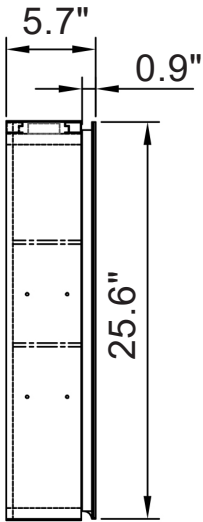

Top View

Aluminum Mirror Cabinet with Light

②

MC01-30F

Front View

Side View

Top View

Aluminum Mirror Cabinet with Light

③
MC01-35F

Aluminum Mirror Cabinet with Light

MC01-20F

MC01-30F

MC01-35F

	MC01		
Model	MC01-20F	MC01-30F	MC01-35F
W	19.7"	29.5"	33.5"
H	25.6"	25.6"	25.6"
D	5.7"	5.7"	5.7"
Specification			
Voltage	200-240V	200-240V	200-240V
Hz	50/60Hz	50/60Hz	50/60Hz
CRI	≥80	≥80	≥80
Kelvin	6000	6000	6000
Maximum Lumens	635lm	635lm	635lm
Defogger Dimensions	200mm*300mm	200mm*300mm	200mm*300mm
LED Strip Wattage	4.5W±5%	4.5W±5%	4.5W±5%
Color Temperature	6000	6000	6000
LED Lifetime	2 years	2 years	2 years
Waterproof Rate	IP20	IP20	IP20
Defogger Wattage	13.33W±5%	13.33W±5%	13.33W±5%
LED Strip Length	22.6"	22.6"	22.6"