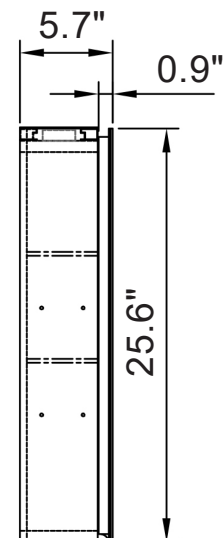

Mirror Cabinet

Installation Guide

MC01

BluHouzz

Aluminum Mirror Cabinet with Light

①
MC01-20F

Front View

Side View

Top View

Aluminum Mirror Cabinet with Light

②

MC01-30F

Front View

Side View

Top View

Aluminum Mirror Cabinet with Light

③
MC01-35F

Aluminum Mirror Cabinet with Light

MC01-20F

MC01-30F

MC01-35F

	MC01		
Model	MC01-20F	MC01-30F	MC01-35F
W	19.7"	29.5"	33.5"
H	25.6"	25.6"	25.6"
D	5.7"	5.7"	5.7"
Specification			
Voltage	200-240V	200-240V	200-240V
Hz	50/60Hz	50/60Hz	50/60Hz
CRI	≥80	≥80	≥80
Kelvin	6000	6000	6000
Maximum Lumens	635lm	635lm	635lm
Defogger Dimensions	200mm*300mm	200mm*300mm	200mm*300mm
LED Strip Wattage	4.5W±5%	4.5W±5%	4.5W±5%
Color Temperature	6000	6000	6000
LED Lifetime	2 years	2 years	2 years
Waterproof Rate	IP20	IP20	IP20
Defogger Wattage	13.33W±5%	13.33W±5%	13.33W±5%
LED Strip Length	22.6"	22.6"	22.6"