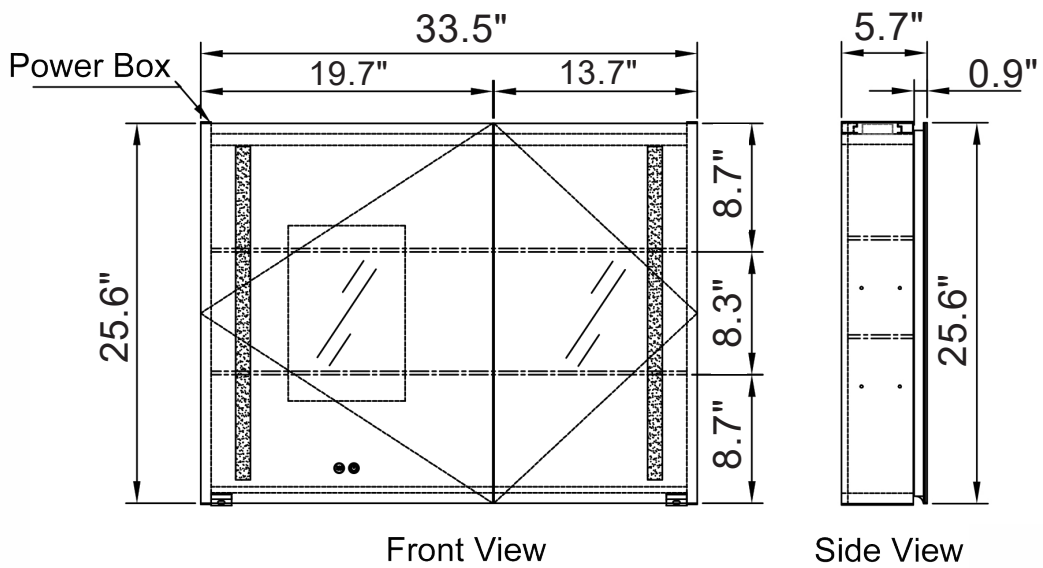

Top View

Aluminum Mirror Cabinet with Light

②

MC01-30F

Front View

Side View

Top View

Aluminum Mirror Cabinet with Light

③
MC01-35F

Aluminum Mirror Cabinet with Light

MC01-20F

MC01-30F

MC01-35F

	MC01		
Model	MC01-20F	MC01-30F	MC01-35F
W	19.7"	29.5"	33.5"
H	25.6"	25.6"	25.6"
D	5.7"	5.7"	5.7"
Specification			
Voltage	200-240V	200-240V	200-240V
Hz	50/60Hz	50/60Hz	50/60Hz
CRI	≥80	≥80	≥80
Kelvin	6000	6000	6000
Maximum Lumens	635lm	635lm	635lm
Defogger Dimensions	200mm*300mm	200mm*300mm	200mm*300mm
LED Strip Wattage	4.5W±5%	4.5W±5%	4.5W±5%
Color Temperature	6000	6000	6000
LED Lifetime	2 years	2 years	2 years
Waterproof Rate	IP20	IP20	IP20
Defogger Wattage	13.33W±5%	13.33W±5%	13.33W±5%
LED Strip Length	22.6"	22.6"	22.6"