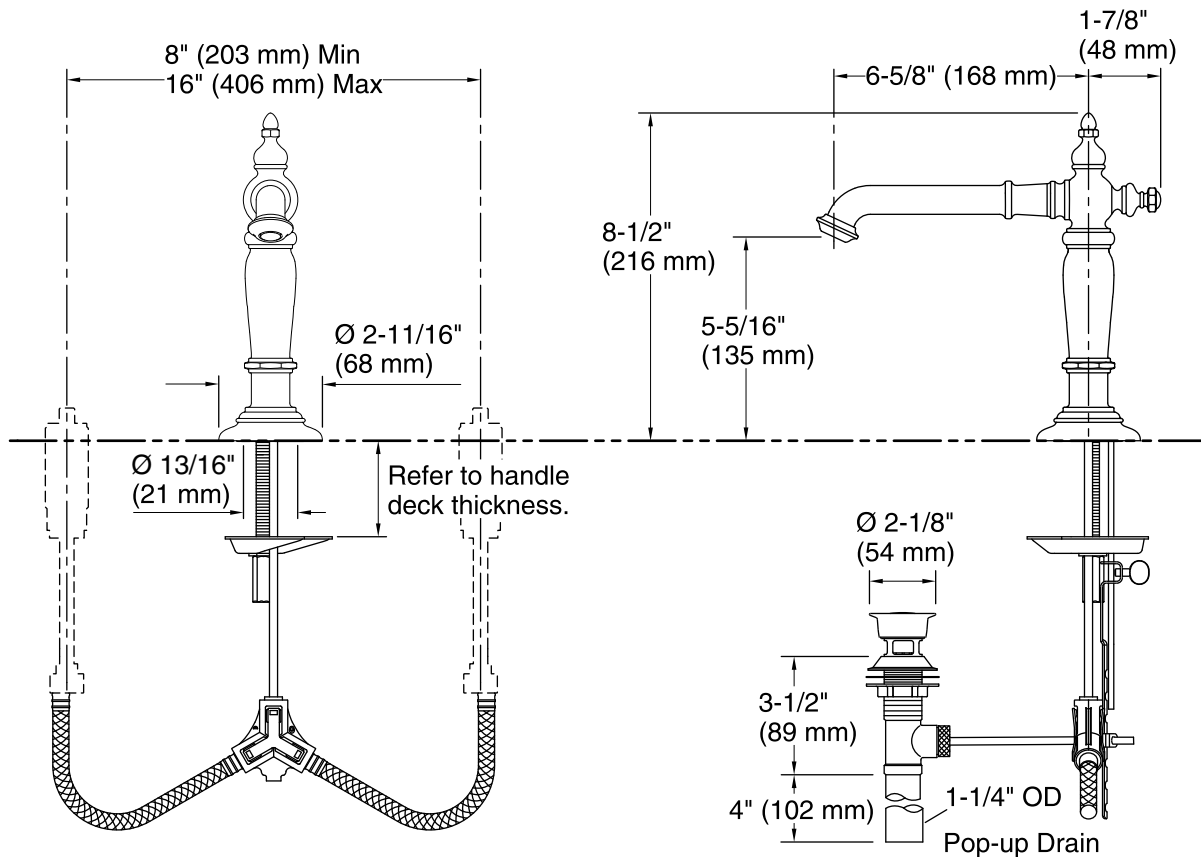

Features

- Metal construction.
- Metal pop-up drain with tailpiece.
- 6-5/8" (168 mm) spout reach.
- 1.2 gal/min (4.5 l/min) maximum flow rate [max at 60 psi (4.14 bar)].

Required Products/Accessories

- K-98068-3 Widespread Bathroom Sink Faucet Handles
or
K-98068-3M Widespread Bathroom Sink Faucet Handles
or
K-98068-4 Widespread Bathroom Sink Faucet Handles
or
K-98068-9M Widespread Bathroom Sink Faucet Handles

Technical Information

All product dimensions are nominal.

Faucet:

Flow rate: 1.2 gal/min (4.5 l/min)

Pressure: 60 psi (4.1 bar)

Drain included: Yes

Spout:

Spout reach: 6-5/8" (168 mm)