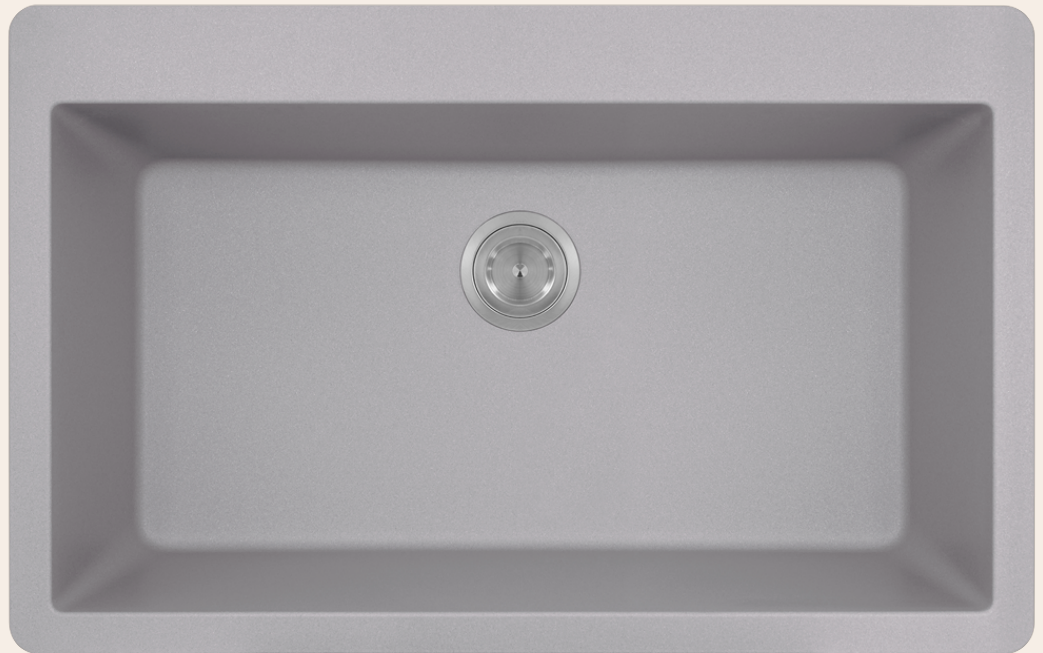

# T848-SILVER Large Single Bowl Topmount Sink

## Quartz Granite

Our Quartz Granite sinks come in six colors to match any countertop: black, silver, mocha, slate, beige, and white. They are made with 80% Quartz and 20% Acrylic and have a non-porous surface that gives the sink antibacterial properties. They are extremely scratch resistant, can withstand temperatures up to 550 Degrees, and are unaffected by household acids and cleaners. They are also completely stain resistant.

33" x 21" x 9 1/4"  
Topmount Installation  
Made with 80% Quartz, 20% Acrylic  
All-Natural Materials - Eco-Friendly and Recyclable  
Offset Drain  
Heat Resistant to 550 Degrees  
Stain Resistant  
Scratch Resistant  
Multiple Colors Available  
Installation Hardware Included  
Limited Lifetime Warranty  
Acrylic Provides Sound Dampening - No Pads Needed