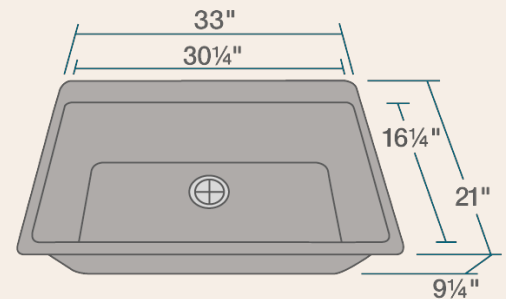

33" x 21" x 9 1/4"
Topmount Installation
Made with 80% Quartz, 20% Acrylic
All-Natural Materials - Eco-Friendly and Recyclable
Offset Drain
Heat Resistant to 550 Degrees
Stain Resistant
Scratch Resistant
Multiple Colors Available
Installation Hardware Included
Limited Lifetime Warranty
Acrylic Provides Sound Dampening - No Pads Needed