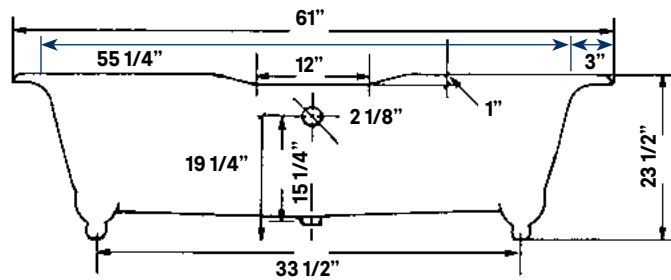

#2111 Shown

Regal Cast Iron Bath

#2126 | 61" L x 31" W x 24" H
280 lbs, 45 gallons

Cheviot Products' cast iron bathtubs are hand-made in Europe with the finest materials. Fired with a thick coating of AA grade titanium-based enamel for unparalleled hardness and non-porosity, the extremely durable surface is easy to clean and resistant to stains, bacteria and other microbes. Cast iron also keeps your bath warm for the longest possible time.

Rim Configuration
Flat Area on Rim

Colours
White or Biscuit Interior with Matching or Custom Colour Exterior

Feet
Available in Brass, Chrome, Brushed Nickel, Polished Nickel, Antique Bronze and White

Note
Rough-in dimensions may vary +/- 1/2" and are subject to change. No responsibility is assumed by Cheviot Products Inc. One Year Limited Warranty against manufacturer's defects.

*8 1/2" C.C. waste/overflow to drain
Top center of overflow to floor 19 1/4"

Related Products

#5127 Tub Filler
with Hand Shower

#5106 Tub Filler
with Hand Shower

#3411 Water
Supply Lines

#2222 Waste &
Overflow