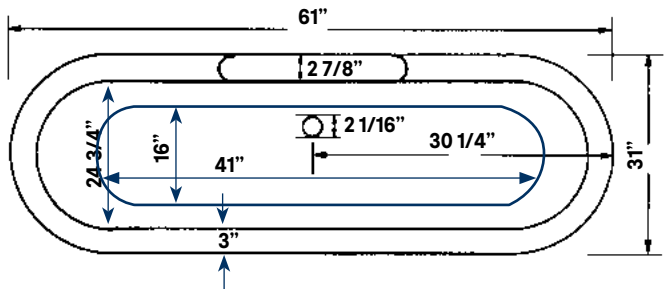

#2111 Shown

Regal Cast Iron Bath

#2126 | 61" L x 31" W x 24" H
280 lbs, 45 gallons

Cheviot Products' cast iron bathtubs are hand-made in Europe with the finest materials. Fired with a thick coating of AA grade titanium-based enamel for unparalleled hardness and non-porosity, the extremely durable surface is easy to clean and resistant to stains, bacteria and other microbes. Cast iron also keeps your bath warm for the longest possible time.

Rim Configuration
Flat Area on Rim

Colours
White or Biscuit Interior with Matching or Custom Colour Exterior

Feet
Available in Brass, Chrome, Brushed Nickel, Polished Nickel, Antique Bronze and White

Note
Rough-in dimensions may vary +/- 1/2" and are subject to change. No responsibility is assumed by Cheviot Products Inc. One Year Limited Warranty against manufacturer's defects.

*8 1/2" C.C. waste/overflow to drain
Top center of overflow to floor 19 1/4"

Related Products

#5127 Tub Filler
with Hand Shower

#5106 Tub Filler
with Hand Shower

#3411 Water
Supply Lines

#2222 Waste &
Overflow