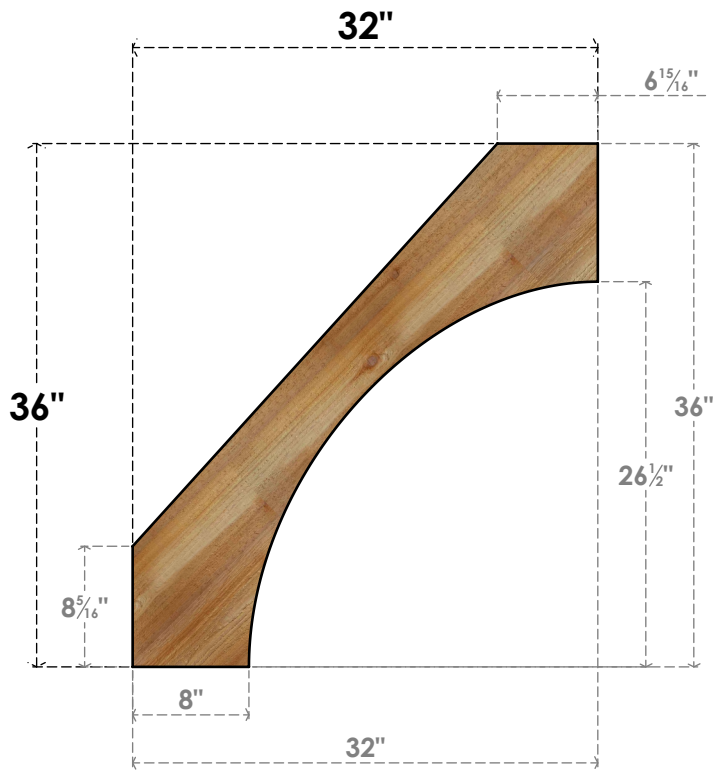

# BRC06X32X36WTLOORWR

6"W X 32"D X 36"H WESTLAKE ROUGH SAWN BRACE, WESTERN RED CEDAR

**SIDE**

**FRONT**

EKENA MILLWORK  
 2300 WEST MAIN ST.  
 CLARKSVILLE, TX 75426  
 TOLL FREE: 866-607-0453  
 WWW.EKENAMILLWORK.COM