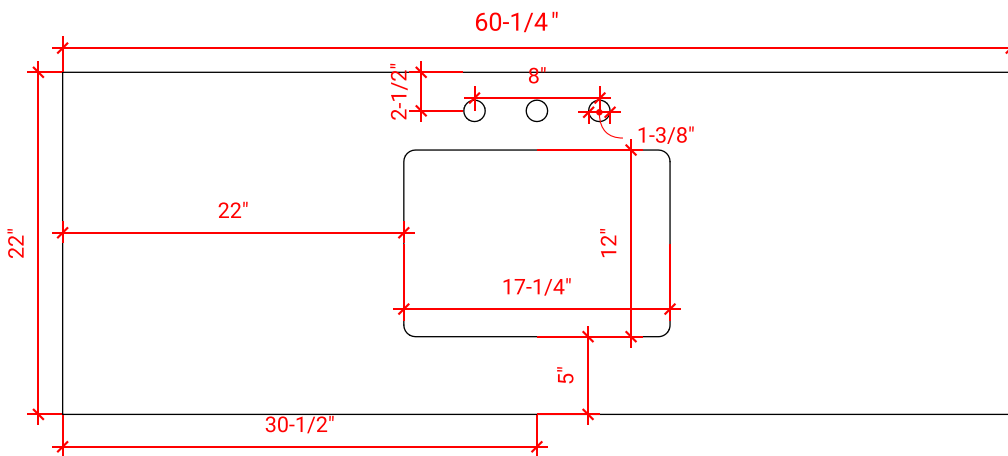

BRISTOL 60" SINGLE SINK BASE CABINET

ARIEL

H060S

BASE CABINET DIMENSIONS

60" W x 21.5" D x 33.5" H

FEATURES

- Solid wood frame with engineered wood panels
- Dovetail drawers and joints
- Soft closing doors & drawers

ARIEL

OVERALL DIMENSIONS

60.25" W x 22" D x 1.5" H

COUNTERTOP OPTIONS

Carrara White Quartz
CQ-060S-REC-CT

FEATURES

- Solid countertop with mitered edges & seams
- Undermount white rectangular sink
- Pre-drilled for 8" widespread faucet

INCLUDED

- Countertop
- Matching Backsplash
- Rectangle Sink

COUNTERTOP PLAN VIEW

EDGE SIDE VIEW

THREE DIMENSIONAL COUNTERTOP VIEW