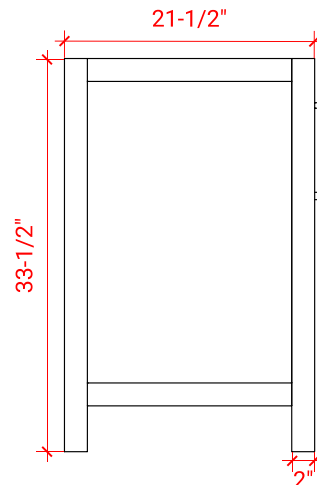

BRISTOL 60" SINGLE SINK BASE CABINET

ARIEL

H060S

BASE CABINET DIMENSIONS

60" W x 21.5" D x 33.5" H

FEATURES

- Solid wood frame with engineered wood panels
- Dovetail drawers and joints
- Soft closing doors & drawers

HARDWARE FINISHES

Brushed Nickel Satin Brass Matte Black Polished Chrome

AVAILABLE COLORS

White Grey

FRONT VIEW

SIDE VIEW

PLAN VIEW

60" SINGLE RECTANGLE SINK COUNTERTOP WITH 1.5 IN. THICKNESS

ARIEL

OVERALL DIMENSIONS

60.25" W x 22" D x 1.5" H

COUNTERTOP OPTIONS

Carrara White Quartz
CQ-060S-REC-CT

FEATURES

- Solid countertop with mitered edges & seams
- Undermount white rectangular sink
- Pre-drilled for 8" widespread faucet

INCLUDED

- Countertop
- Matching Backsplash
- Rectangle Sink

COUNTERTOP PLAN VIEW

EDGE SIDE VIEW

THREE DIMENSIONAL COUNTERTOP VIEW