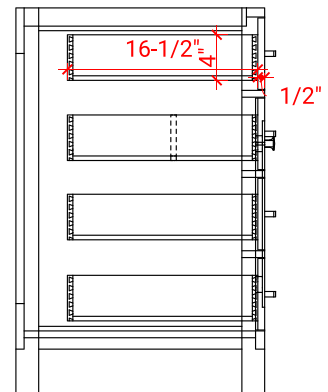

BRISTOL 60" SINGLE SINK BASE CABINET

ARIEL

H060S

BASE CABINET DIMENSIONS

60" W x 21.5" D x 33.5" H

FEATURES

- Solid wood frame with engineered wood panels
- Dovetail drawers and joints
- Soft closing doors & drawers

HARDWARE FINISHES

Brushed Nickel Satin Brass Matte Black Polished Chrome

AVAILABLE COLORS

White Grey

FRONT VIEW

SIDE VIEW

PLAN VIEW

60" SINGLE RECTANGLE SINK COUNTERTOP WITH 1.5 IN. THICKNESS

ARIEL

OVERALL DIMENSIONS

60.25" W x 22" D x 1.5" H

COUNTERTOP OPTIONS

Carrara White Quartz
CQ-060S-REC-CT

FEATURES

- Solid countertop with mitered edges & seams
- Undermount white rectangular sink
- Pre-drilled for 8" widespread faucet

INCLUDED

- Countertop
- Matching Backsplash
- Rectangle Sink

COUNTERTOP PLAN VIEW

EDGE SIDE VIEW

THREE DIMENSIONAL COUNTERTOP VIEW