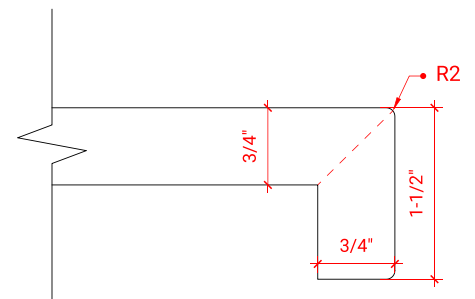

BRISTOL 60" SINGLE SINK BASE CABINET

ARIEL

H060S

BASE CABINET DIMENSIONS

60" W x 21.5" D x 33.5" H

FEATURES

- Solid wood frame with engineered wood panels
- Dovetail drawers and joints
- Soft closing doors & drawers

ARIEL

OVERALL DIMENSIONS

60.25" W x 22" D x 1.5" H

COUNTERTOP OPTIONS

Carrara White Quartz
CQ-060S-REC-CT

FEATURES

- Solid countertop with mitered edges & seams
- Undermount white rectangular sink
- Pre-drilled for 8" widespread faucet

INCLUDED

- Countertop
- Matching Backsplash
- Rectangle Sink

COUNTERTOP PLAN VIEW

EDGE SIDE VIEW

THREE DIMENSIONAL COUNTERTOP VIEW