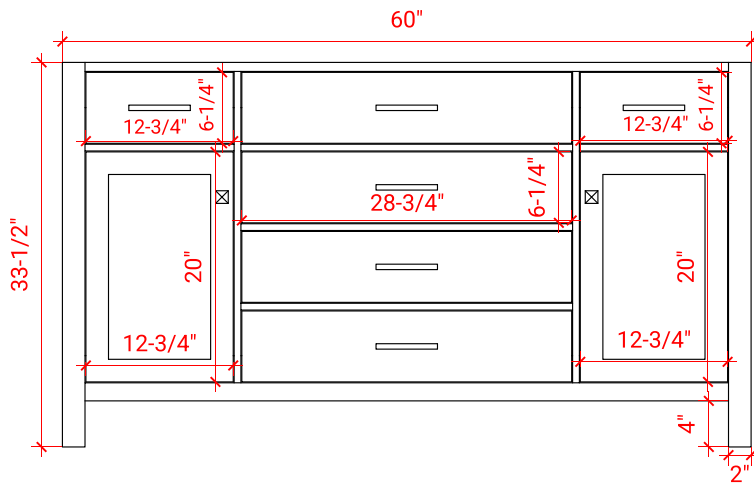

BRISTOL 60" SINGLE SINK BASE CABINET

ARIEL

H060S

BASE CABINET DIMENSIONS

60" W x 21.5" D x 33.5" H

FEATURES

- Solid wood frame with engineered wood panels
- Dovetail drawers and joints
- Soft closing doors & drawers

HARDWARE FINISHES

Brushed Nickel Satin Brass Matte Black Polished Chrome

AVAILABLE COLORS

White Grey

FRONT VIEW

SIDE VIEW

PLAN VIEW

60" SINGLE RECTANGLE SINK COUNTERTOP WITH 1.5 IN. THICKNESS

ARIEL

OVERALL DIMENSIONS

60.25" W x 22" D x 1.5" H

COUNTERTOP OPTIONS

Carrara White Quartz
CQ-060S-REC-CT

FEATURES

- Solid countertop with mitered edges & seams
- Undermount white rectangular sink
- Pre-drilled for 8" widespread faucet

INCLUDED

- Countertop
- Matching Backsplash
- Rectangle Sink

COUNTERTOP PLAN VIEW

EDGE SIDE VIEW

THREE DIMENSIONAL COUNTERTOP VIEW