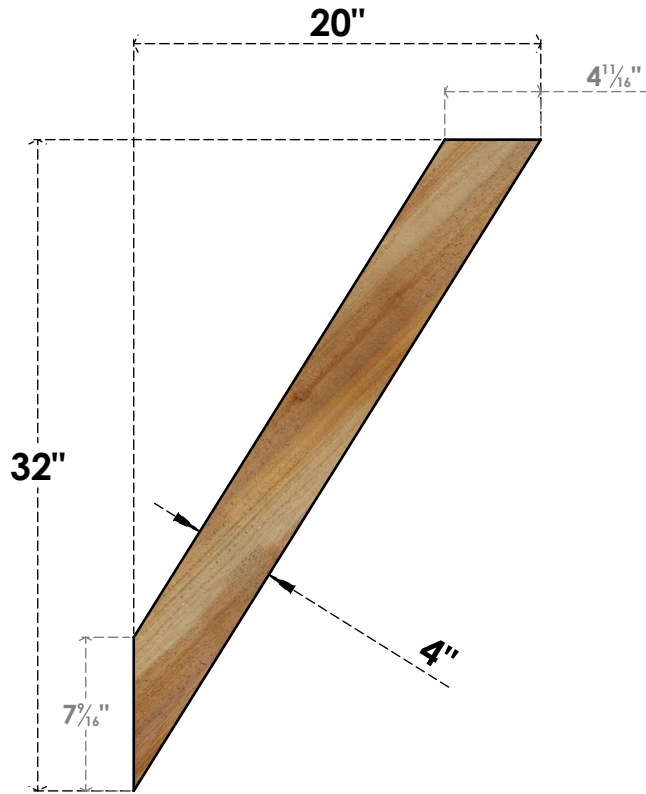

BRC04X20X32TRA00RWR

4"W X 20"D X 32"H TRADITIONAL ROUGH SAWN BRACE, WESTERN RED CEDAR

SIDE

FRONT

EKENA MILLWORK
2300 WEST MAIN ST.
CLARKSVILLE, TX 75426
TOLL FREE: 866-607-0453
WWW.EKENAMILLWORK.COM

NOTES

1. INSTALLATION TO BE COMPLETED IN ACCORDANCE WITH MANUFACTURER'S SPECIFICATIONS.
2. DRAWING MAY NOT BE TO SCALE
3. THIS DRAWING IS INTENDED FOR DESIGN AND PLANNING PURPOSES ONLY.
4. ALL INFORMATION CONTAINED HEREIN WAS CURRENT AT THE TIME OF DEVELOPMENT BUT MUST BE REVIEWED AND APPROVED BY THE PRODUCT MANUFACTURER TO BE CONSIDERED ACCURATE.
5. PRODUCTS ARE NOT KILN DRIED. THIS ITEM IS UNIQUE AND WILL CONTAIN THE NATURAL VARIATIONS THAT THE WOOD SPECIES OFFERS. THIS MAY RESULT IN VARIATIONS UP TO 1/4"