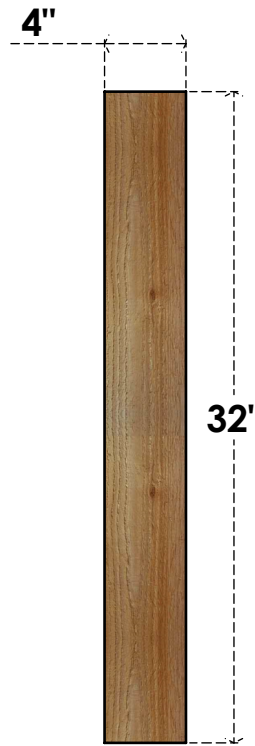

BRC04X20X32TRA00RWR

4"W X 20"D X 32"H TRADITIONAL ROUGH SAWN BRACE, WESTERN RED CEDAR

SIDE

FRONT

EKENA MILLWORK
2300 WEST MAIN ST.
CLARKSVILLE, TX 75426
TOLL FREE: 866-607-0453
WWW.EKENAMILLWORK.COM

NOTES

1. INSTALLATION TO BE COMPLETED IN ACCORDANCE WITH MANUFACTURER'S SPECIFICATIONS.
2. DRAWING MAY NOT BE TO SCALE
3. THIS DRAWING IS INTENDED FOR DESIGN AND PLANNING PURPOSES ONLY.
4. ALL INFORMATION CONTAINED HEREIN WAS CURRENT AT THE TIME OF DEVELOPMENT BUT MUST BE REVIEWED AND APPROVED BY THE PRODUCT MANUFACTURER TO BE CONSIDERED ACCURATE.
5. PRODUCTS ARE NOT KILN DRIED. THIS ITEM IS UNIQUE AND WILL CONTAIN THE NATURAL VARIATIONS THAT THE WOOD SPECIES OFFERS. THIS MAY RESULT IN VARIATIONS UP TO 1/4"