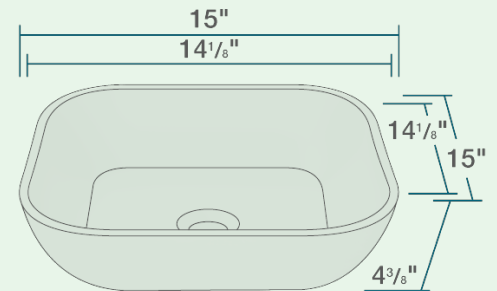

15" x 15" x 4 3/8"
Vessel Installation
18" Minimum Cabinet Size
Stain Resistant
Scratch Resistant
Multiple Colors Available
No Hardware Needed
Limited Lifetime Warranty

Accessories

No Available Accessories

Features

Vessel Installation 	18" Minimum Cabinet Size 	Stain Resistant 	Scratch Resistant 	Multiple Colors Available 	No Hardware Needed 
Limited Lifetime Warranty 	One Bowl 				

UPC: 841412153270