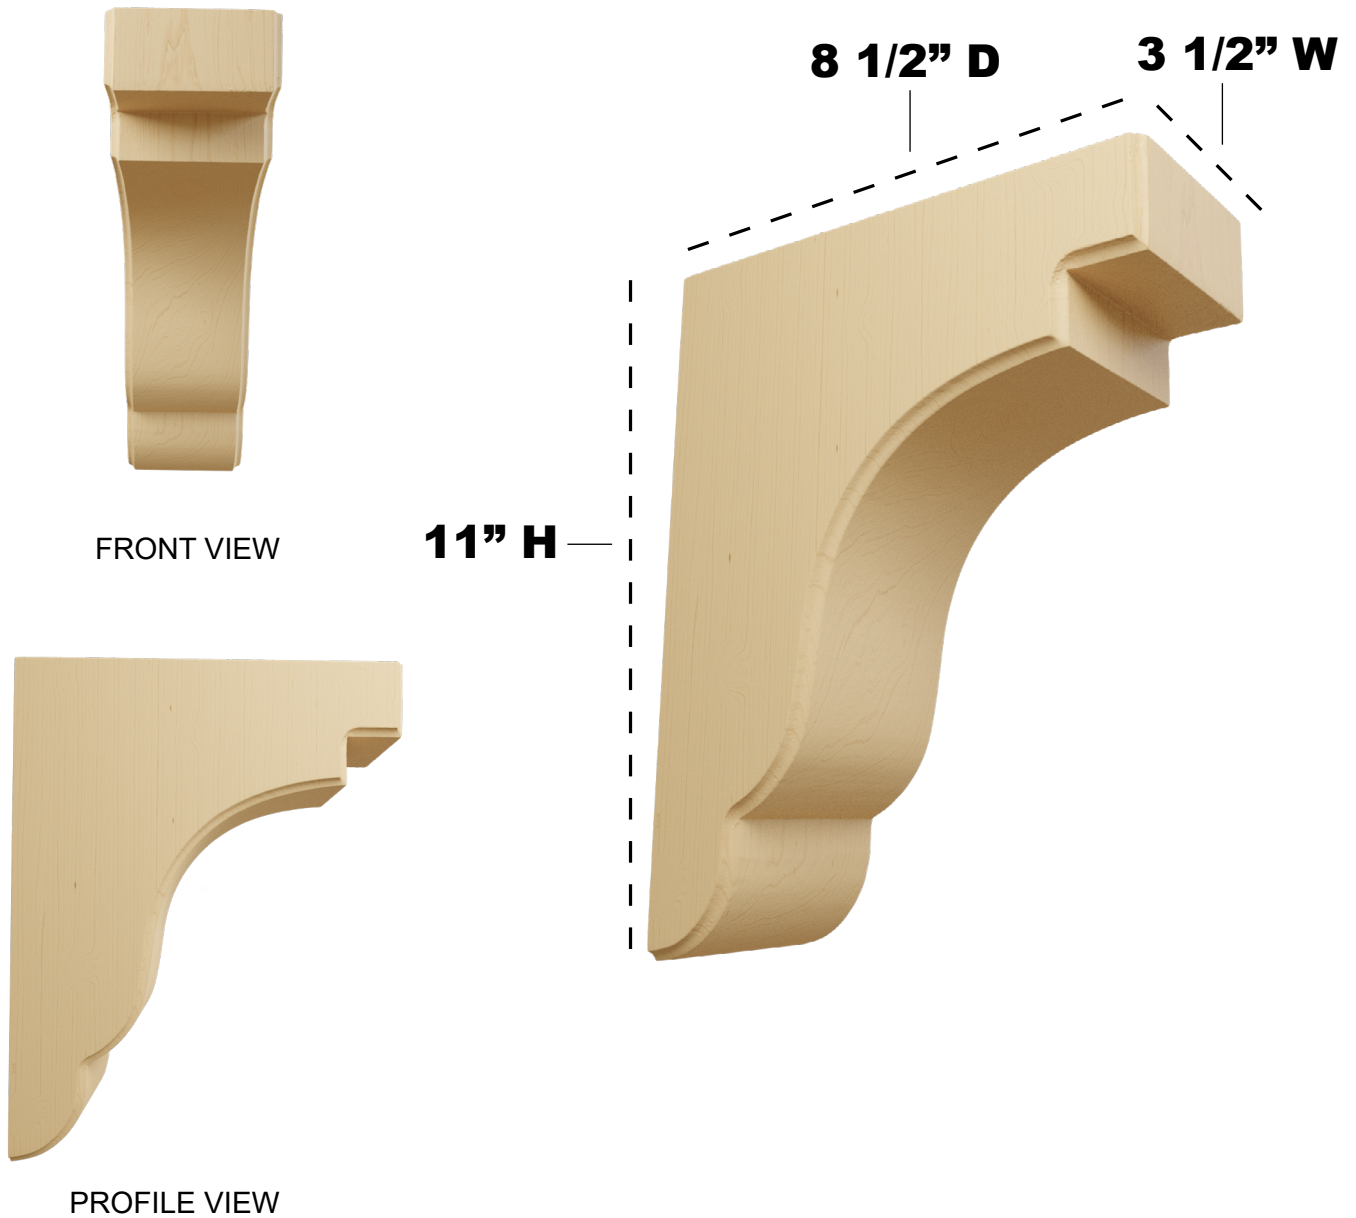

3 1/2" W X 8 1/2" D X 11" H BEDFORD BRACKET

ITEM NO.: BKTW04X09X11BE

AVAILABLE WOOD SPECIES:

ALDER

CHERRY

MAPLE

RED OAK

MAHOGANY