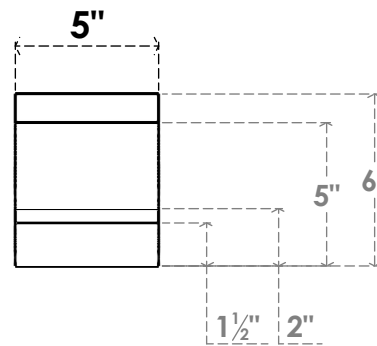

ITEM NUMBER: BRCURO050X06000X06000BOARCPR

5"W X 6"D X 6"H BALBOA ROUGH CEDAR WOODGRAIN OPEN TIMBERTHANE BRACE, PRIMED TAN

SIDE PROFILE

FRONT PROFILE

ISOMETRIC

EKENA MILLWORK
2300 WEST MAIN ST.
CLARKSVILLE, TX 75426
TOLL FREE: 866-607-0453
WWW.EKENAMILLWORK.COM

NOTES

1. INSTALLATION TO BE COMPLETED IN ACCORDANCE WITH MANUFACTURER'S SPECIFICATIONS.
2. DRAWING MAY NOT BE TO SCALE
3. THIS DRAWING IS INTENDED FOR DESIGN AND PLANNING PURPOSES ONLY.
4. ALL INFORMATION CONTAINED HEREIN WAS CURRENT AT THE TIME OF DEVELOPMENT BUT MUST BE REVIEWED AND APPROVED BY THE PRODUCT MANUFACTURER TO BE CONSIDERED ACCURATE.
5. TIMBERTHANE ARCHITECTURAL PRODUCTS ARE MADE FROM HIGH DENSITY URETHANE AND COME FACTORY PRIMED