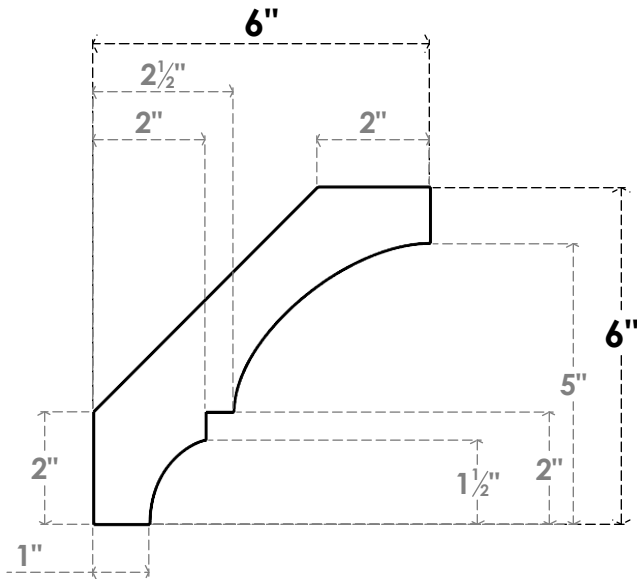

ITEM NUMBER: BRCURO050X06000X06000BOARCPR

5"W X 6"D X 6"H BALBOA ROUGH CEDAR WOODGRAIN OPEN TIMBERTHANE BRACE, PRIMED TAN

SIDE PROFILE

FRONT PROFILE

ISOMETRIC

EKENA MILLWORK
2300 WEST MAIN ST.
CLARKSVILLE, TX 75426
TOLL FREE: 866-607-0453
WWW.EKENAMILLWORK.COM

NOTES

1. INSTALLATION TO BE COMPLETED IN ACCORDANCE WITH MANUFACTURER'S SPECIFICATIONS.
2. DRAWING MAY NOT BE TO SCALE
3. THIS DRAWING IS INTENDED FOR DESIGN AND PLANNING PURPOSES ONLY.
4. ALL INFORMATION CONTAINED HEREIN WAS CURRENT AT THE TIME OF DEVELOPMENT BUT MUST BE REVIEWED AND APPROVED BY THE PRODUCT MANUFACTURER TO BE CONSIDERED ACCURATE.
5. TIMBERTHANE ARCHITECTURAL PRODUCTS ARE MADE FROM HIGH DENSITY URETHANE AND COME FACTORY PRIMED