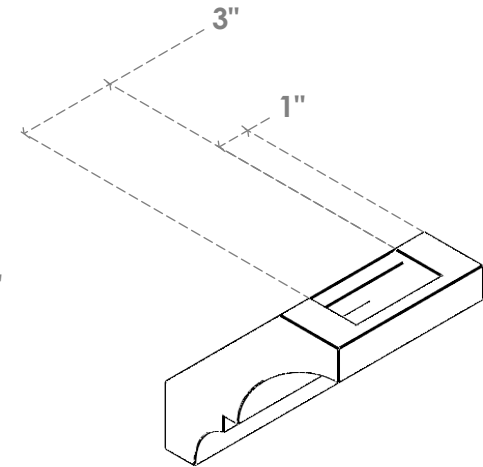

ITEM NUMBER: BRCURO050X06000X06000BOARCPR

5"W X 6"D X 6"H BALBOA ROUGH CEDAR WOODGRAIN OPEN TIMBERTHANE BRACE, PRIMED TAN

SIDE PROFILE

FRONT PROFILE

ISOMETRIC

EKENA MILLWORK
2300 WEST MAIN ST.
CLARKSVILLE, TX 75426
TOLL FREE: 866-607-0453
WWW.EKENAMILLWORK.COM

NOTES

1. INSTALLATION TO BE COMPLETED IN ACCORDANCE WITH MANUFACTURER'S SPECIFICATIONS.
2. DRAWING MAY NOT BE TO SCALE
3. THIS DRAWING IS INTENDED FOR DESIGN AND PLANNING PURPOSES ONLY.
4. ALL INFORMATION CONTAINED HEREIN WAS CURRENT AT THE TIME OF DEVELOPMENT BUT MUST BE REVIEWED AND APPROVED BY THE PRODUCT MANUFACTURER TO BE CONSIDERED ACCURATE.
5. TIMBERTHANE ARCHITECTURAL PRODUCTS ARE MADE FROM HIGH DENSITY URETHANE AND COME FACTORY PRIMED