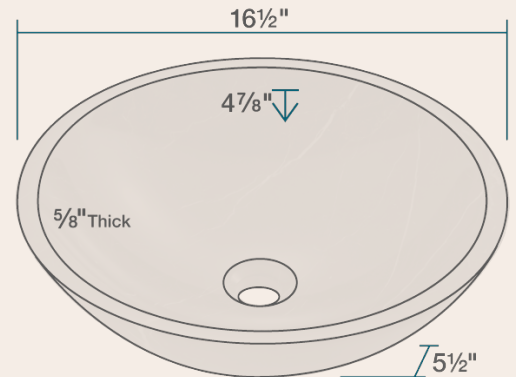

# 851 Marble Vessel Sink

16 1/2" x 16 1/2" x 5 1/2"  
 5/8" Thick Bowl  
 Hand-Polished Marble  
 Limited Lifetime Warranty  
 Natural Veins Throughout

## Features

Vessel Installation	18" Minimum Cabinet Size	5/8" Thick	Hand-Polished Marble	Limited Lifetime Warranty	One Bowl