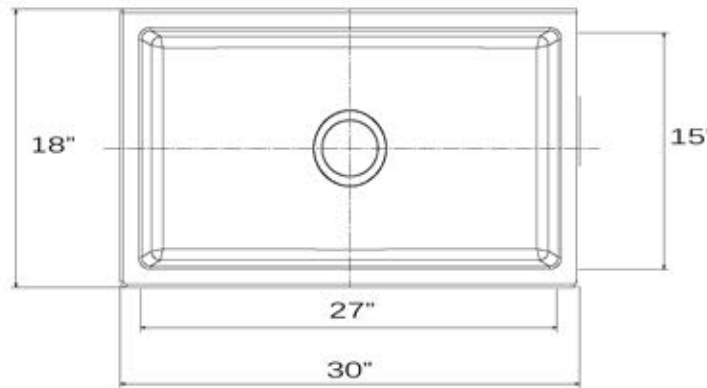

## Premium Fireclay Farmhouse Apron Sink

MODEL:  
**Chatham-30**

Overall Dimensions	Large Bowl	Apron Height	Bowl Depth	Drain Dimensions
30"x 18"	27"x 15"	10"	9"	3.5" Opening

### Please Be Advised

- (Nominal Dimensions\*) Actual Dimensions may vary by 1/4"
- Template Not included
- Custom Cabinet Required
- **Very Heavy 2 Person lift Recommended**