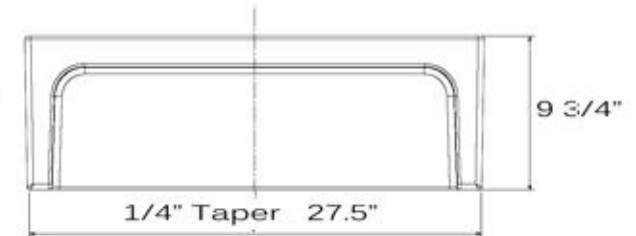

## Premium Fireclay Farmhouse Apron Sink

MODEL:  
**Chatham-30**

Overall Dimensions	Large Bowl	Apron Height	Bowl Depth	Drain Dimensions
30"x 18"	27"x 15"	10"	9"	3.5" Opening

### Please Be Advised

- (Nominal Dimensions\*) Actual Dimensions may vary by 1/4"
- Template Not included
- Custom Cabinet Required
- **Very Heavy 2 Person lift Recommended**