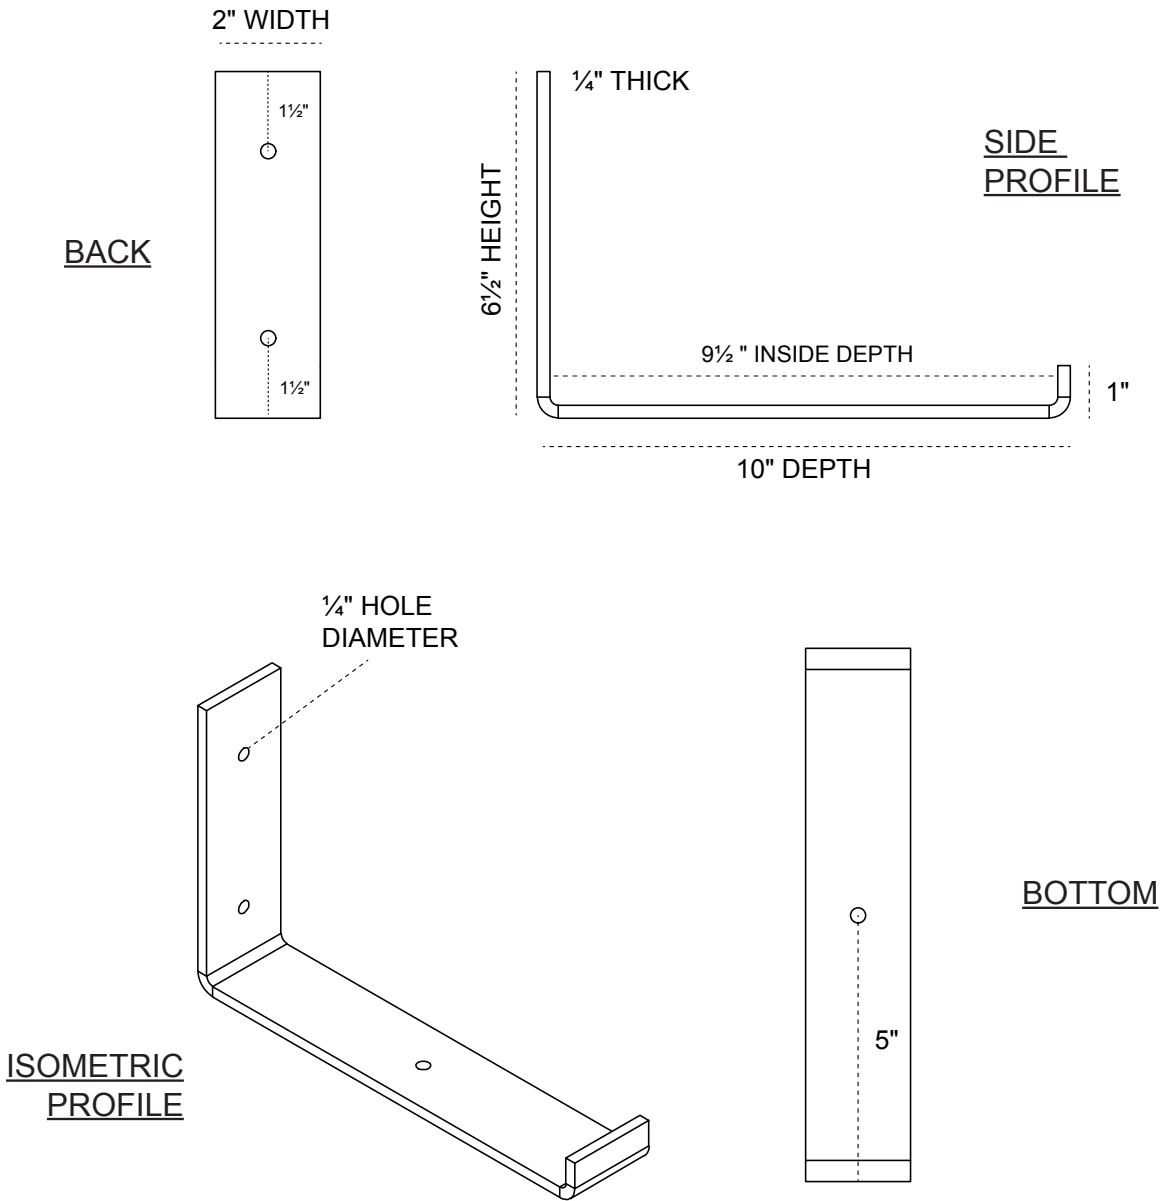

2-INCH W X 10-INCH D X 6½-INCH H HANGING SHELF BRACKET

HEAVY-DUTY ¼" THICK

AVAILABLE IN:
STAINLESS STEEL
ZINC PLATED STEEL
POWDER COATED BLACK

BKTM02X10X06HSSS
BKTM02X10X06HSCRS
BKTM02X10X06HSPBL

P:866.607.0453 | F: 866.591.3143
2300 W. Main St. | Clarksville, TX 75426
sales@ekenamillwork.com | www.ekenamillwork.com