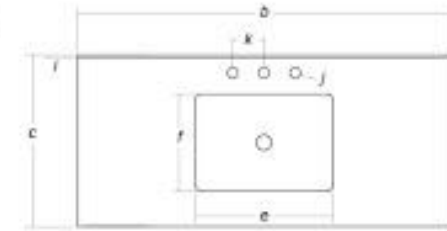

## Elma Black Bathroom Vanity With Marble Top, 42"

### Dimensions

A	Overall Height	38.43"
B	Overall Width	42.12"
C	Overall Depth	22.04"
D	Basin Height	7.48"
E	Basin Width	18.89"
F	Basin Depth	15.74"
G	Countertop Thickness	1.1"
	Countertop Width	42.12"
	Countertop Depth	22.04"
H	Height of Backsplash	3.93"
I	Backsplash Thickness	0.55"
	Vanity Base Height	33.46"
	Vanity Base Width	41.33"
	Vanity Base Depth	21.65"