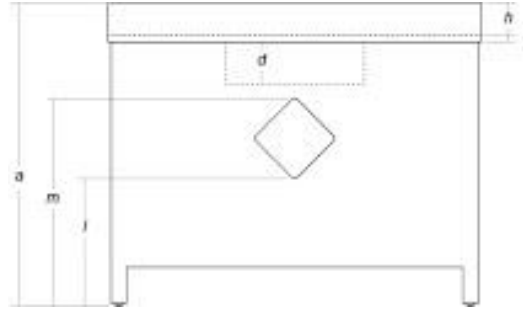

## Elma Black Bathroom Vanity With Marble Top, 42"

### Dimensions

A	Overall Height	38.43"
B	Overall Width	42.12"
C	Overall Depth	22.04"
D	Basin Height	7.48"
E	Basin Width	18.89"
F	Basin Depth	15.74"
G	Countertop Thickness	1.1"
	Countertop Width	42.12"
	Countertop Depth	22.04"
H	Height of Backsplash	3.93"
I	Backsplash Thickness	0.55"
	Vanity Base Height	33.46"
	Vanity Base Width	41.33"
	Vanity Base Depth	21.65"

J	Diameter of Faucet Holes	1.37"
K	Distance Between Center of Faucet Holes	4.01"
L	Lowest Height of Plumbing from Floor	19.52"
M	Highest Height of Plumbing from Floor	27.55"
N	Height of Plumbing Cutout (Wall Hung)	Not Applicable