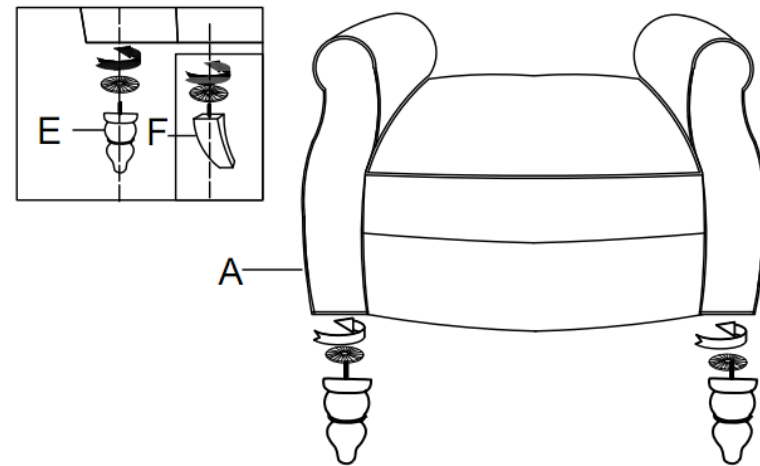

STEP 1: Attach the legs with plastic washer to the sofa seat, and fasten all the legs.

STEP 2: Match both bracket of backrest to the seat ,push down the backrest to assemble.

STEP 3: Match the ear bracket to the backrest side ,push down the ear to assemble.
Assembly completed