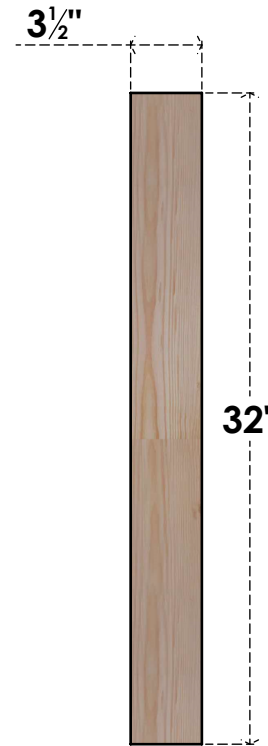

# BRC04X26X32TRA00SDF

3 1/2"W X 26"D X 32"H TRADITIONAL SMOOTH BRACE, DOUGLAS FIR

**SIDE**

**FRONT**

EKENA MILLWORK  
 2300 WEST MAIN ST.  
 CLARKSVILLE, TX 75426  
 TOLL FREE: 866-607-0453  
 WWW.EKENAMILLWORK.COM

**NOTES**

1. INSTALLATION TO BE COMPLETED IN ACCORDANCE WITH MANUFACTURER'S SPECIFICATIONS.
2. DRAWING MAY NOT BE TO SCALE
3. THIS DRAWING IS INTENDED FOR DESIGN AND PLANNING PURPOSES ONLY.
4. ALL INFORMATION CONTAINED HEREIN WAS CURRENT AT THE TIME OF DEVELOPMENT BUT MUST BE REVIEWED AND APPROVED BY THE PRODUCT MANUFACTURER TO BE CONSIDERED ACCURATE.
5. PRODUCTS ARE NOT KILN DRIED. THIS ITEM IS UNIQUE AND WILL CONTAIN THE NATURAL VARIATIONS THAT THE WOOD SPECIES OFFERS. THIS MAY RESULT IN VARIATIONS UP TO 1/4"