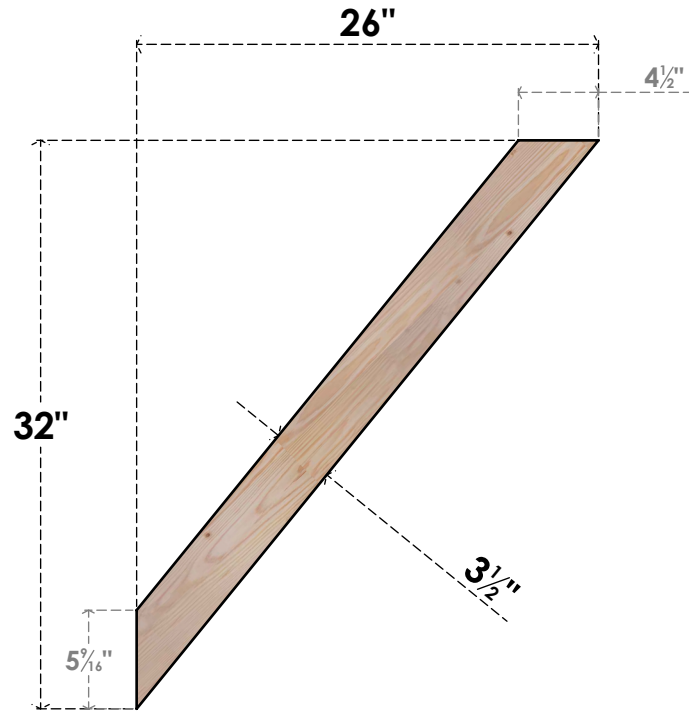

# BRC04X26X32TRA00SDF

3 1/2"W X 26"D X 32"H TRADITIONAL SMOOTH BRACE, DOUGLAS FIR

**SIDE**

**FRONT**

EKENA MILLWORK  
 2300 WEST MAIN ST.  
 CLARKSVILLE, TX 75426  
 TOLL FREE: 866-607-0453  
 WWW.EKENAMILLWORK.COM