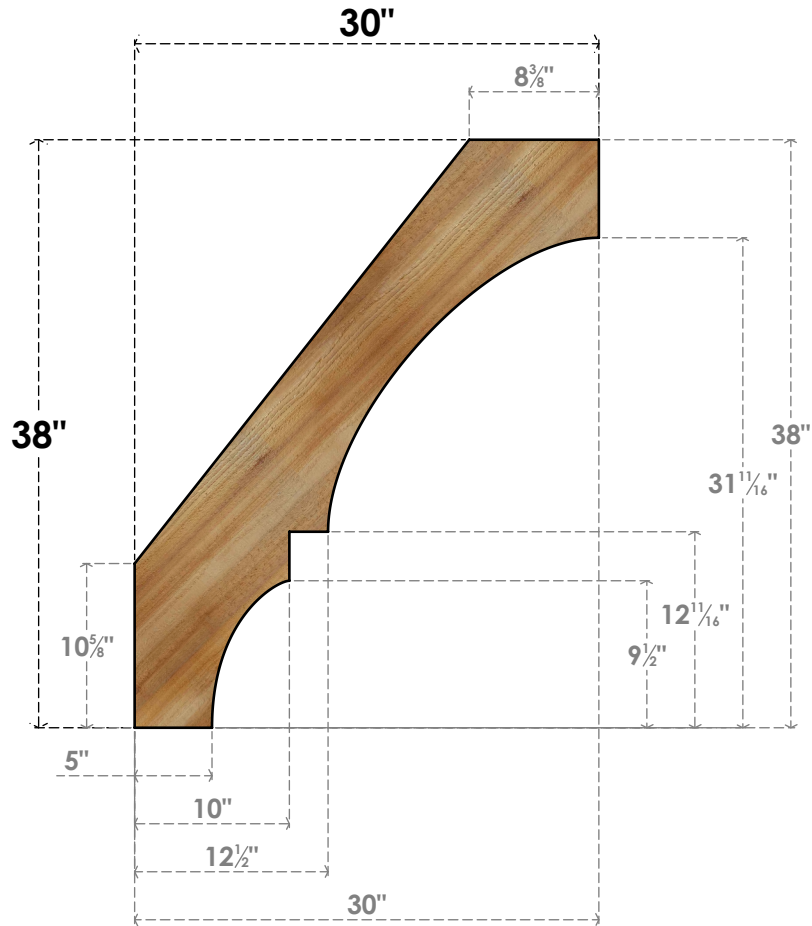

BRC06X30X38BOA00RWR

6"W X 30"D X 38"H BALBOA ROUGH SAWN BRACE, WESTERN RED CEDAR

SIDE

FRONT

EKENA MILLWORK
 2300 WEST MAIN ST.
 CLARKSVILLE, TX 75426
 TOLL FREE: 866-607-0453
 WWW.EKENAMILLWORK.COM

NOTES

1. INSTALLATION TO BE COMPLETED IN ACCORDANCE WITH MANUFACTURER'S SPECIFICATIONS.
2. DRAWING MAY NOT BE TO SCALE
3. THIS DRAWING IS INTENDED FOR DESIGN AND PLANNING PURPOSES ONLY.
4. ALL INFORMATION CONTAINED HEREIN WAS CURRENT AT THE TIME OF DEVELOPMENT BUT MUST BE REVIEWED AND APPROVED BY THE PRODUCT MANUFACTURER TO BE CONSIDERED ACCURATE.
5. PRODUCTS ARE NOT KILN DRIED. THIS ITEM IS UNIQUE AND WILL CONTAIN THE NATURAL VARIATIONS THAT THE WOOD SPECIES OFFERS. THIS MAY RESULT IN VARIATIONS UP TO 1/4"