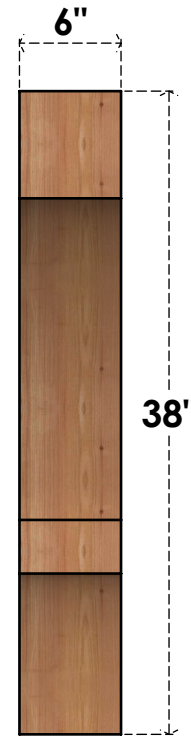

BRC06X30X38BOA00RWR

6"W X 30"D X 38"H BALBOA ROUGH SAWN BRACE, WESTERN RED CEDAR

SIDE

FRONT

EKENA MILLWORK
 2300 WEST MAIN ST.
 CLARKSVILLE, TX 75426
 TOLL FREE: 866-607-0453
 WWW.EKENAMILLWORK.COM

NOTES

1. INSTALLATION TO BE COMPLETED IN ACCORDANCE WITH MANUFACTURER'S SPECIFICATIONS.
2. DRAWING MAY NOT BE TO SCALE
3. THIS DRAWING IS INTENDED FOR DESIGN AND PLANNING PURPOSES ONLY.
4. ALL INFORMATION CONTAINED HEREIN WAS CURRENT AT THE TIME OF DEVELOPMENT BUT MUST BE REVIEWED AND APPROVED BY THE PRODUCT MANUFACTURER TO BE CONSIDERED ACCURATE.
5. PRODUCTS ARE NOT KILN DRIED. THIS ITEM IS UNIQUE AND WILL CONTAIN THE NATURAL VARIATIONS THAT THE WOOD SPECIES OFFERS. THIS MAY RESULT IN VARIATIONS UP TO 1/4"