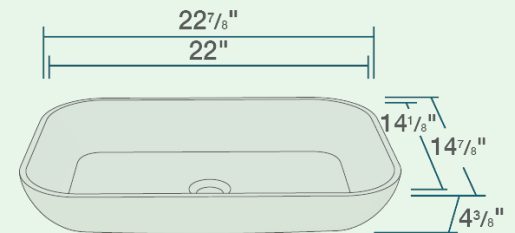

22 7/8" x 14 7/8" x 4 3/8"
Vessel Installation
24" Minimum Cabinet Size
Stain Resistant
Scratch Resistant
Multiple Colors Available
No Hardware Needed
Limited Lifetime Warranty

Accessories

No Available Accessories

Features

Vessel Installation 	24" Minimum Cabinet Size 	Stain Resistant 	Scratch Resistant 	Multiple Colors Available 	No Hardware Needed 
Limited Lifetime Warranty 	One Bowl 				

UPC: 841412153218