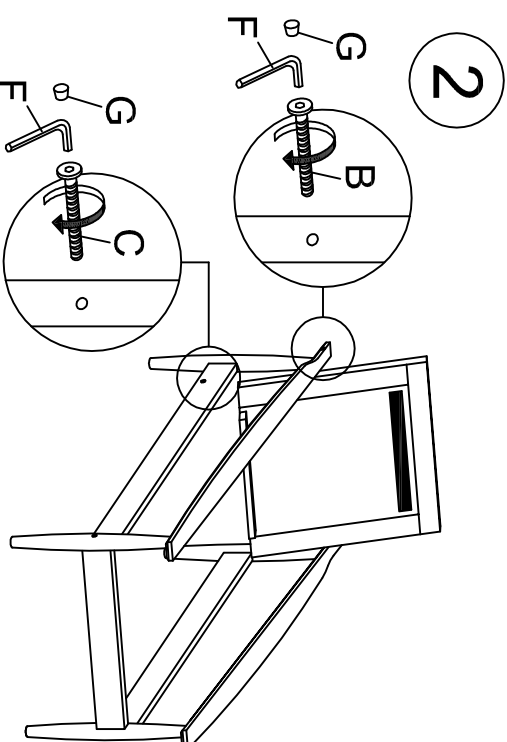

# IT 1190LC (SOFA)

## ASSEMBLY INSTRUCTION

Before you begin,  
Please follow Assembly Instruction carefully,  
Then follow them step by step.

### HARDWARE LIST

<b>A</b>  JCBC M6 X 80MM	<b>2 PCS</b>			<b>B</b>  JCBC M6 X 70MM	<b>2 PCS</b>			<b>C</b>  JCBC M6 X 50MM	<b>2 PCS</b>				
	1 SEATER	2 SEATER	3 SEATER		<b>E</b>  BARREL NUT	<b>2 PCS</b>			<b>F</b>  ALLEN KEY M4	<b>1 PC</b>			
	4 PCS	8 PCS	12 PCS			<b>G</b>  WOOD BUTTON				<b>6 PCS</b>			
<b>D</b> CSK SCREW M4 X 32MM				<b>6 PCS</b>									