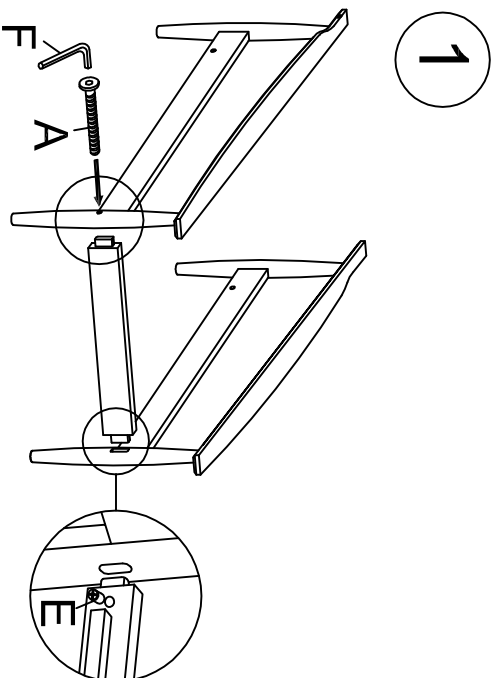

# IT 1190LC (SOFA)

## ASSEMBLY INSTRUCTION

Before you begin,  
Please follow Assembly Instruction carefully,  
Then follow them step by step.

### HARDWARE LIST

<b>A</b>  JCBC M6 X 80MM	<b>2 PCS</b>			<b>B</b>  JCBC M6 X 70MM	<b>2 PCS</b>			<b>C</b>  JCBC M6 X 50MM	<b>2 PCS</b>				
	1 SEATER	2 SEATER	3 SEATER		<b>E</b>  BARREL NUT	<b>2 PCS</b>			<b>F</b>  ALLEN KEY M4	<b>1 PC</b>			
	4 PCS	8 PCS	12 PCS			<b>G</b>  WOOD BUTTON				<b>6 PCS</b>			
<b>D</b> CSK SCREW M4 X 32MM				<b>6 PCS</b>									