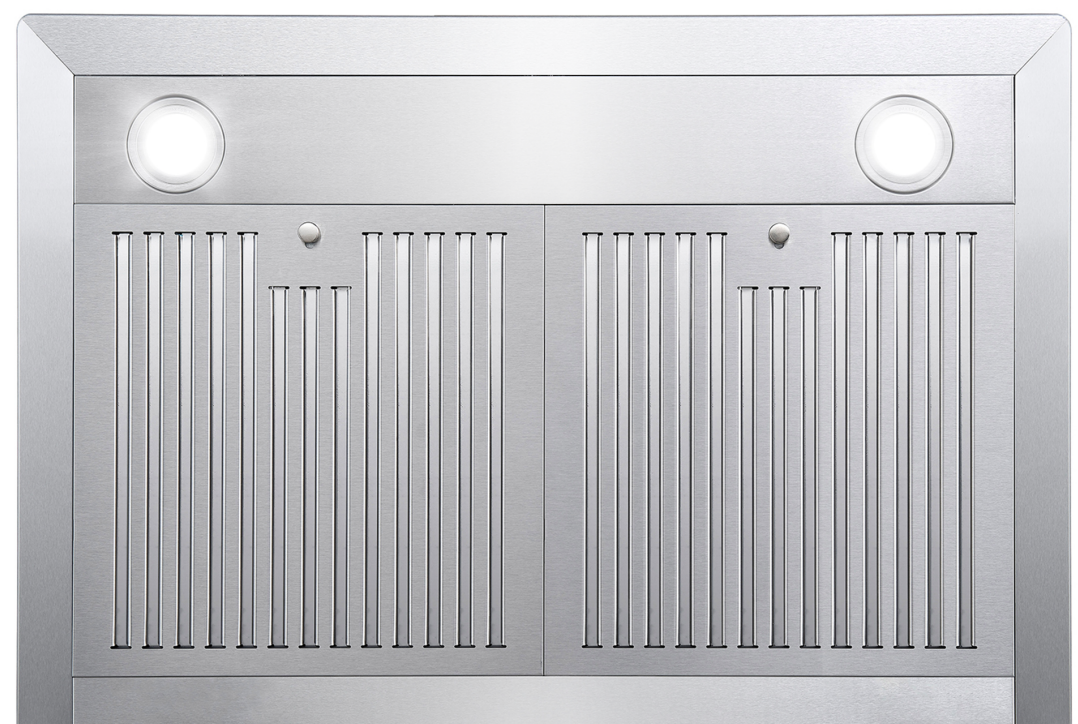

SPECIFICATIONS

COS-63175S Range Hood

Size	30 Inch
Mounting Type	Wall Mount
Controls	Soft Touch with LCD Display
Filters	2 x Stainless Steel Baffle Filters
Material	Stainless Steel
Air Flow	380 CFM
Noise Level	45 dB*
Vent Style	External
Lighting	2 x Front LED
Voltage	120V / 60Hz
Wattage	193W
Included Components	Bulb(s), Damper, Exhaust Vent, Fan Hardware, Installation Kit, Power Cord

COS-63175S

The perfect piece for any contemporary kitchen, Cosmo's COS-63175S Range Hood is powered by 380 CFM of suction, front LED lights and ARC-FLOW® Permanent Filters.

3 Fan Speeds

Soft Touch Controls

LED Lighting

Features

- Designed for wall mounting
- 3 fan speeds
- 380 CFM airflow capacity
- Soft touch controls with LCD display
- ARC-FLOW® Permanent Filters
- 2 front LED lights
- Noise level as low as 45 dB*
- 20-Gauge, 430 Grade Stainless Steel

COS-63175S Range Hood

Dimensions (WxDxH): 30" x 19.75" x 25.6-39.4"