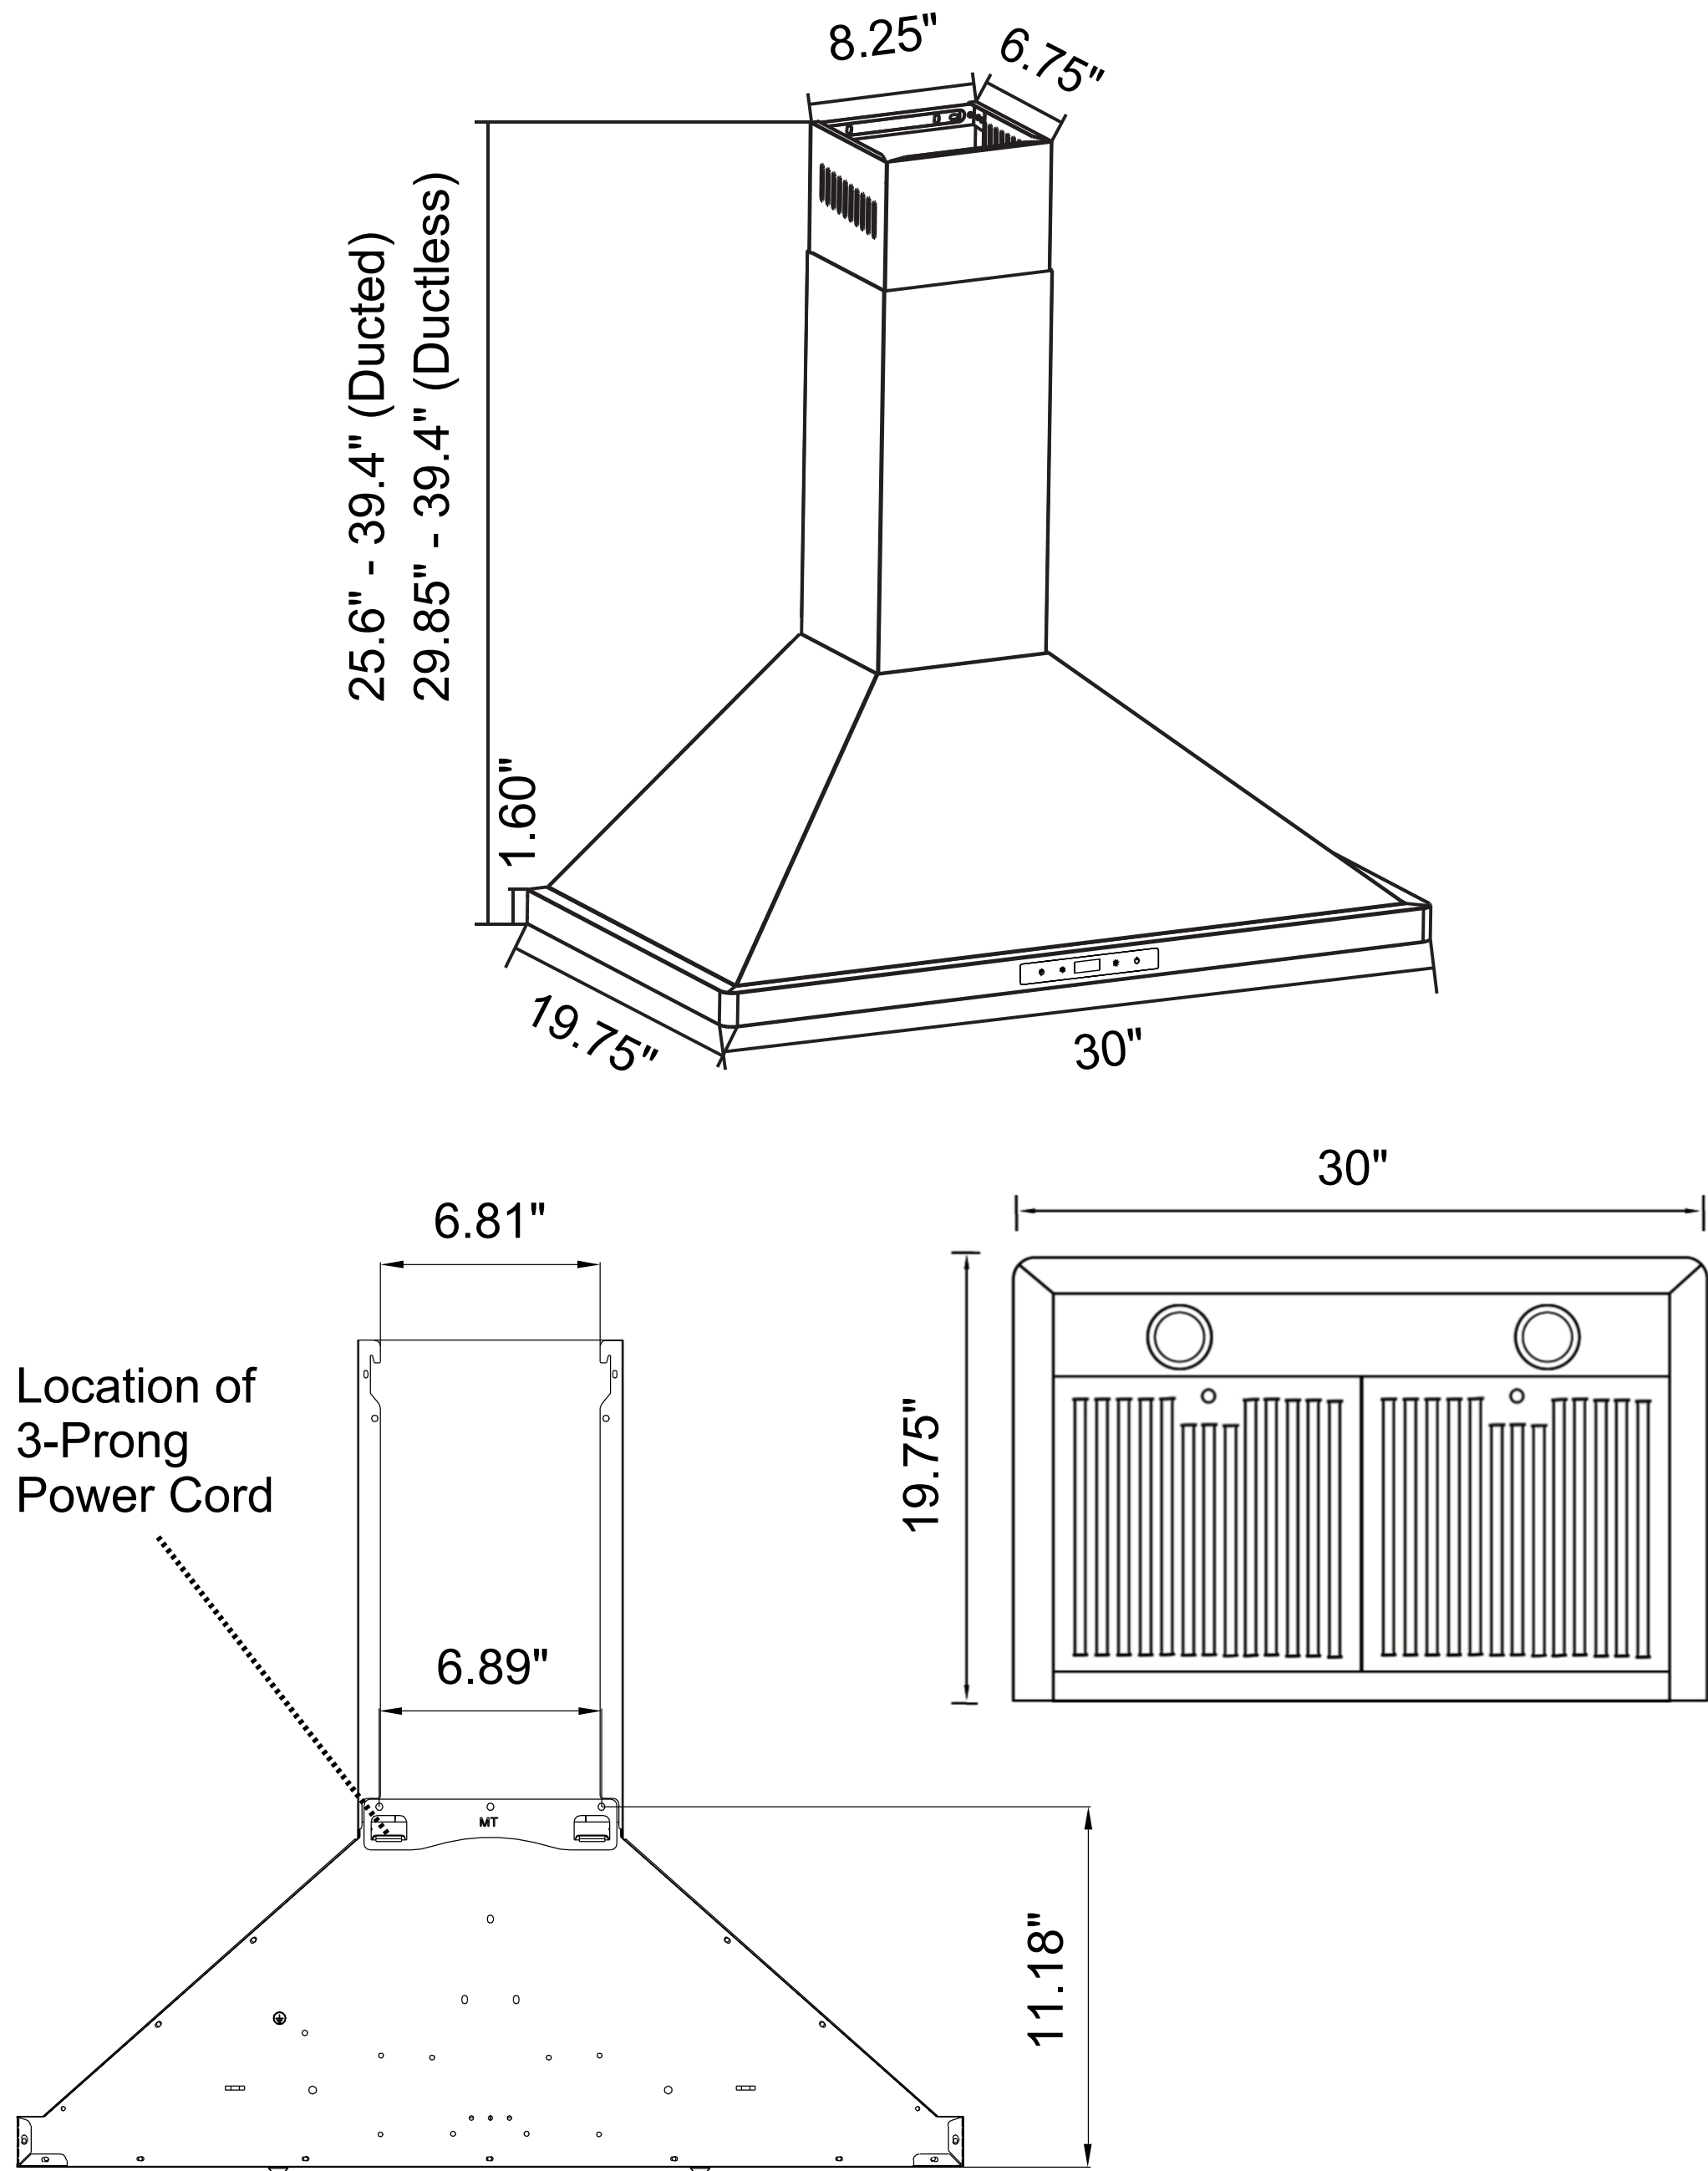

LED Lighting

Features

- Designed for wall mounting
- 3 fan speeds
- 380 CFM airflow capacity
- Soft touch controls with LCD display
- ARC-FLOW® Permanent Filters
- 2 front LED lights
- Noise level as low as 45 dB*
- 20-Gauge, 430 Grade Stainless Steel

COS-63175S Range Hood

Dimensions (WxDxH): 30" x 19.75" x 25.6-39.4"