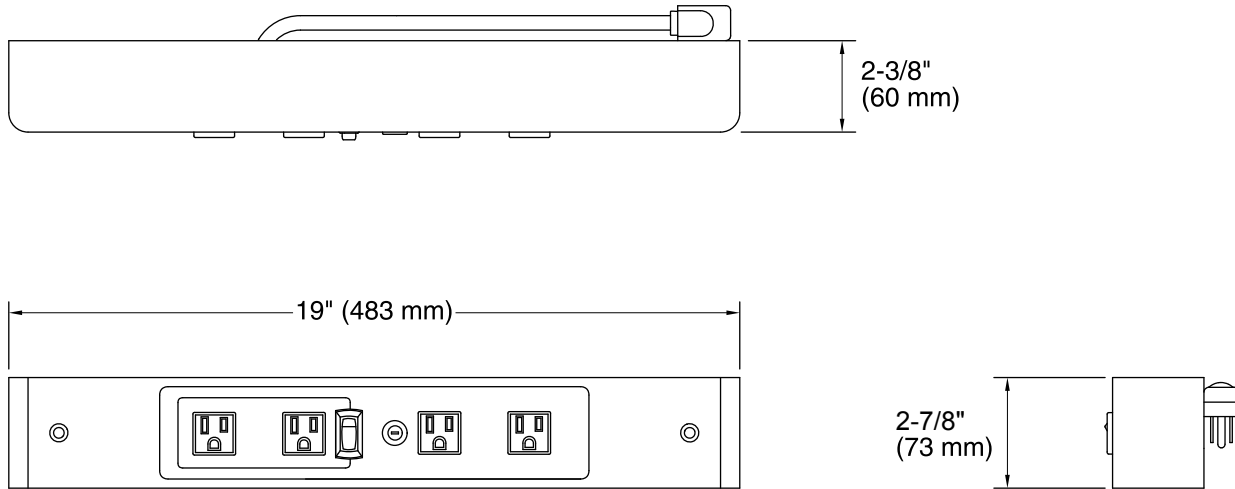

	1WR	Oxford Maple
--------------------------------------------------------------------------------------	-----	--------------

Technical Information

All product dimensions are nominal.

Notes

Install this product according to the installation guide.