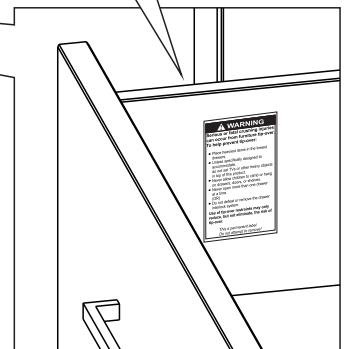

Place the warning label in upper drawer of the wardrobe as shown.

WARNING

Serious or fatal crushing injuries can occur from furniture tip-over. To help prevent tip-over:

- Place heaviest items in the lowest drawers.
- Unless specifically designed to accommodate, do not set TVs or other heavy objects in top of this product.
- Never allow children to climb or hang on drawers, doors, or shelves.
- Never open more than one drawer at a time.
- Do not defeat or remove the drawer interlock system.

Use of tip-over restraints may only reduce, but not eliminate, the risk of tip-over.

This is a permanent label. Do not attempt to remove!