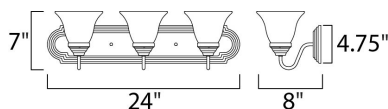

**MEASUREMENTS**

DIMENSION : 24" W x 7" H x 8" Ext  
 BACK PLATE : 24" W x 4.75" H x 4.07" HCO  
 HANGING WEIGHT : 5.07 lb

**LAMPING**

INPUT VOLTAGE : 120V  
 BULB : 3 x 60W Incandescent E26 Medium , 180W Total  
 BULB INCLUDED : (Not Included)  
 DIMMABLE : Yes