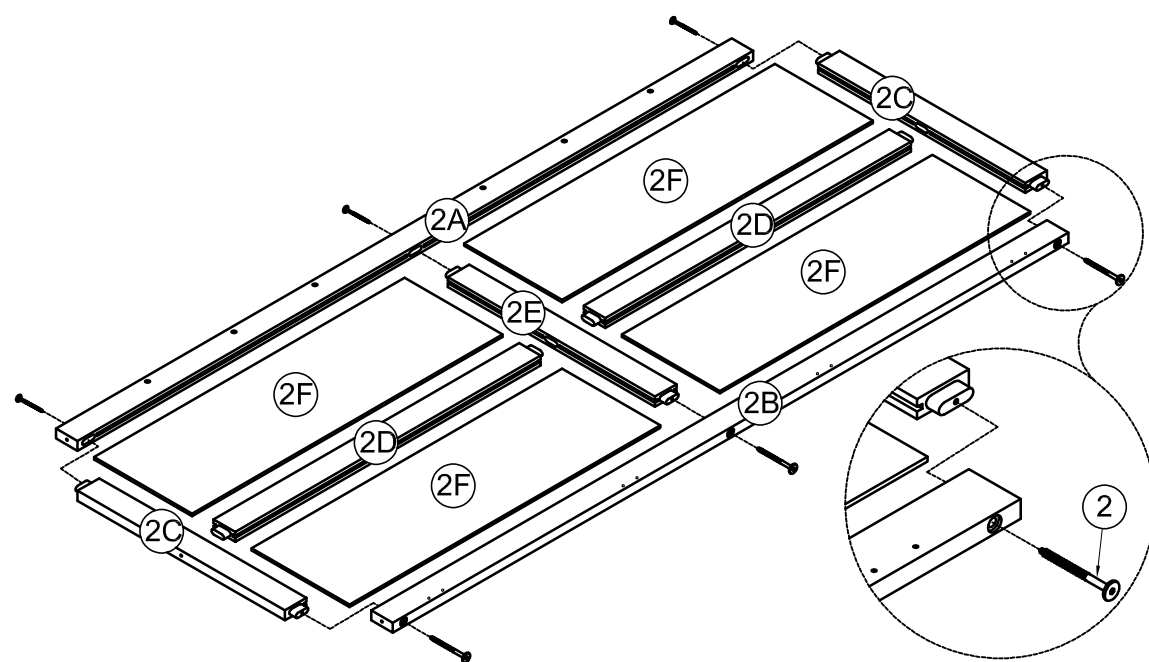

STEP2: Following below illustration.

2
6(pcs)