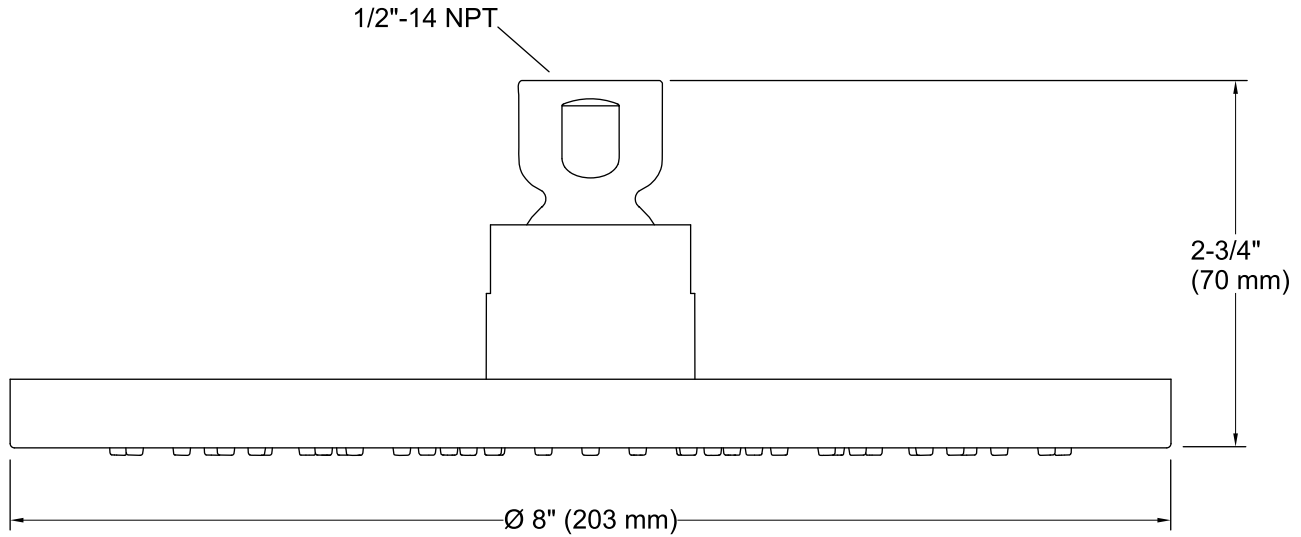

Technical Information

All product dimensions are nominal.

Showerhead/Body Spray:

Rated maximum flow: 2.5 gal/min (9.5 l/min)

Notes

Install this product according to the installation guide.