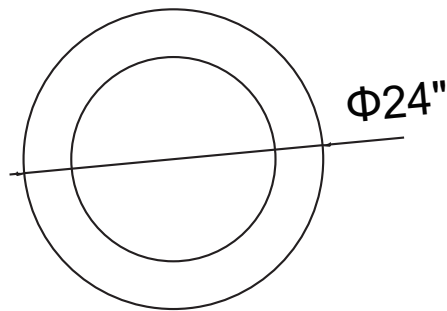

PROJECT: _____
 FIXTURE TYPE: _____
 LOCATION: _____
 CONTACT/PHONE: _____

Item	7103C24-1-104
Collection	ARENAL
Finish	White
Glass	-----
Crystal	-----
Input	120V AC,60HZ,AC

Shade	-----
Length/Dia.	24"
Width/Ext.	-----
Height	5"
Maximum	5"
Lumens	1872

Light Source	LED
Bulb Info.	36W
Included	-----
Dimmable	Yes
Color	3000K
Weight	