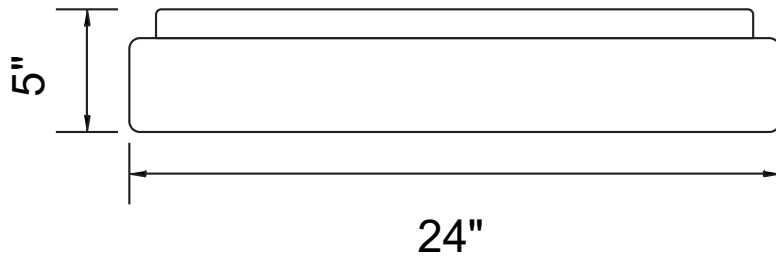

PROJECT: _____
 FIXTURE TYPE: _____
 LOCATION: _____
 CONTACT/PHONE: _____

Item	7103C24-1-104
Collection	ARENAL
Finish	White
Glass	-----
Crystal	-----
Input	120V AC,60HZ,AC

Shade	-----
Length/Dia.	24"
Width/Ext.	-----
Height	5"
Maximum	5"
Lumens	1872

Light Source	LED
Bulb Info.	36W
Included	-----
Dimmable	Yes
Color	3000K
Weight	