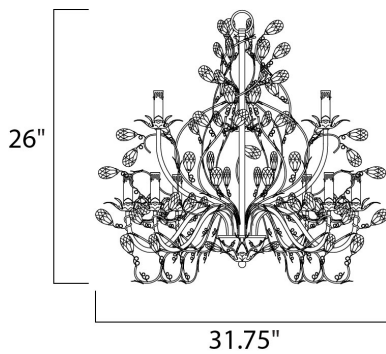

MEASUREMENTS

DIMENSION : 29" L x 29" W x 30.5" H
 MAX OAH : 102" OAH
 HANGING WEIGHT : 21 lb

LAMPING

INPUT VOLTAGE : 120V
 BULB : 9 x 60W Incandescent E12 Candelabra , 540W Total
 BULB INCLUDED : (Not Included)
 DIMMABLE : Yes

FINISHES OPTION

- Etruscan Gold
- Oil Rubbed Bronze

MATERIAL

Steel

RATINGS

cULus
 Dry Location

ADDITIONAL

OPERATING TEMPERATURE:
 -20°C (-4°F), 40°C (104°F)