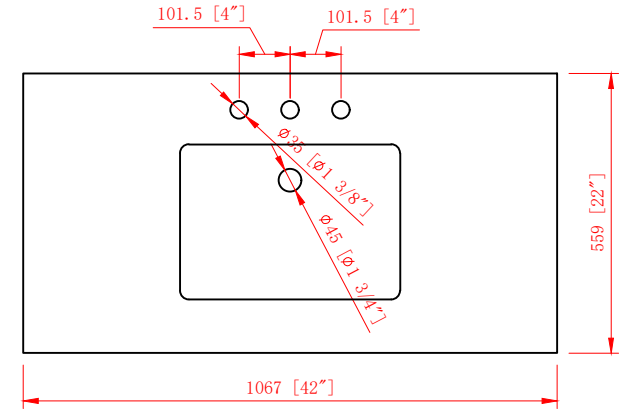

42" Bathroom Vanity

42 in. W x 22 in. D x 38 in. H
(106.7 cm x 55.9 cm x 96.5 cm)

Top View

Back View