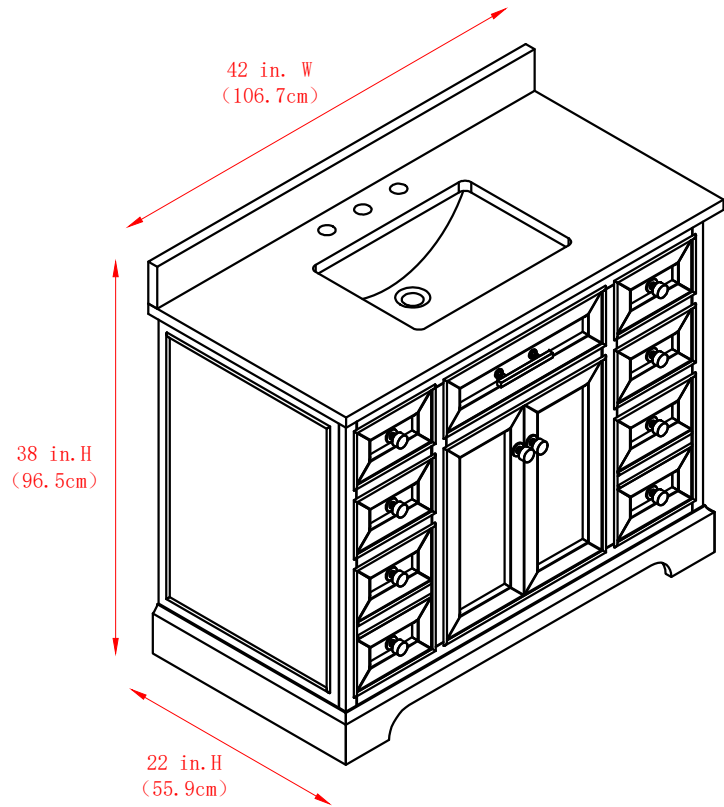

42" Bathroom Vanity

42 in. W x 22 in. D x 38 in. H
(106.7 cm x 55.9 cm x 96.5 cm)

Top View

Back View