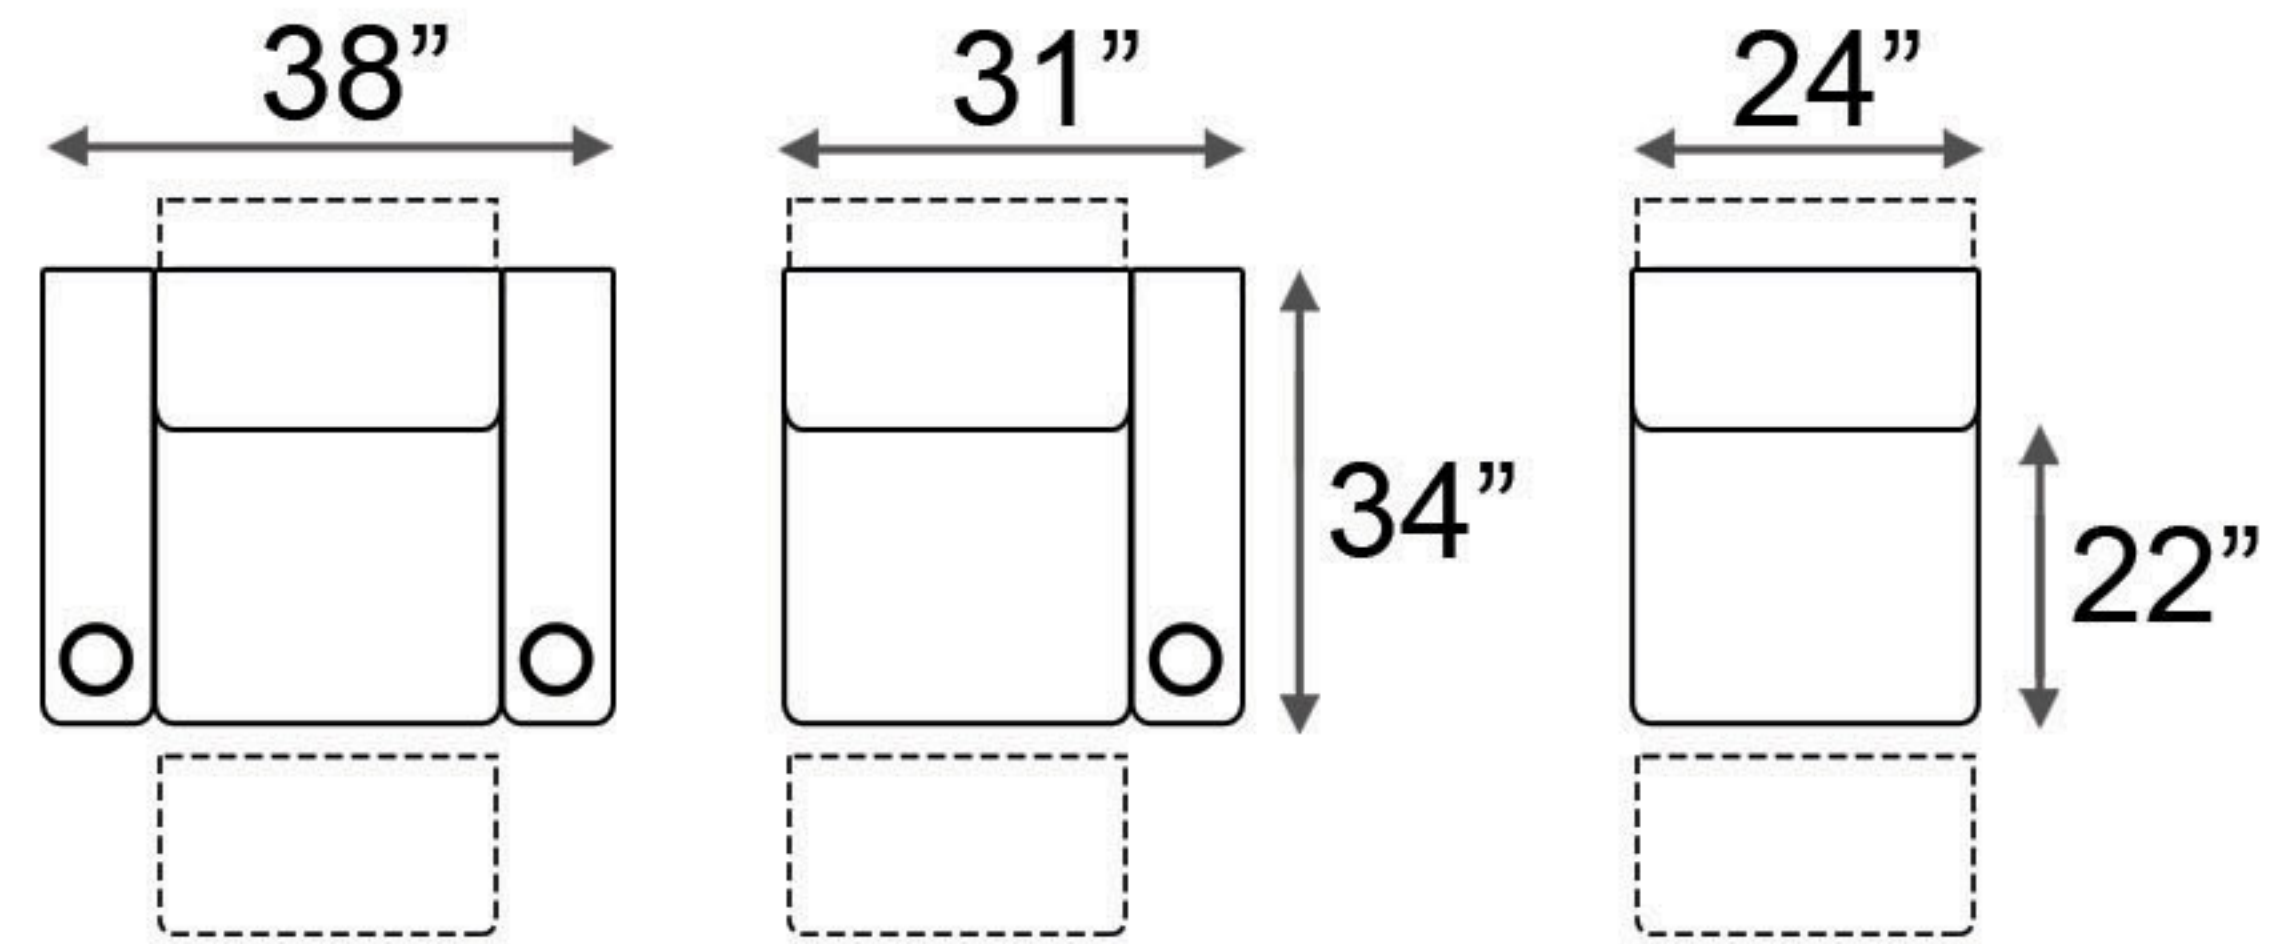

Armrest Width: 7"

Double Arm Recliner

RAF Recliner

Armless Recliner

Distance from wall needed for full recline: 6"

Upright Position

'T.V. Position' Recline

Full Recline Position