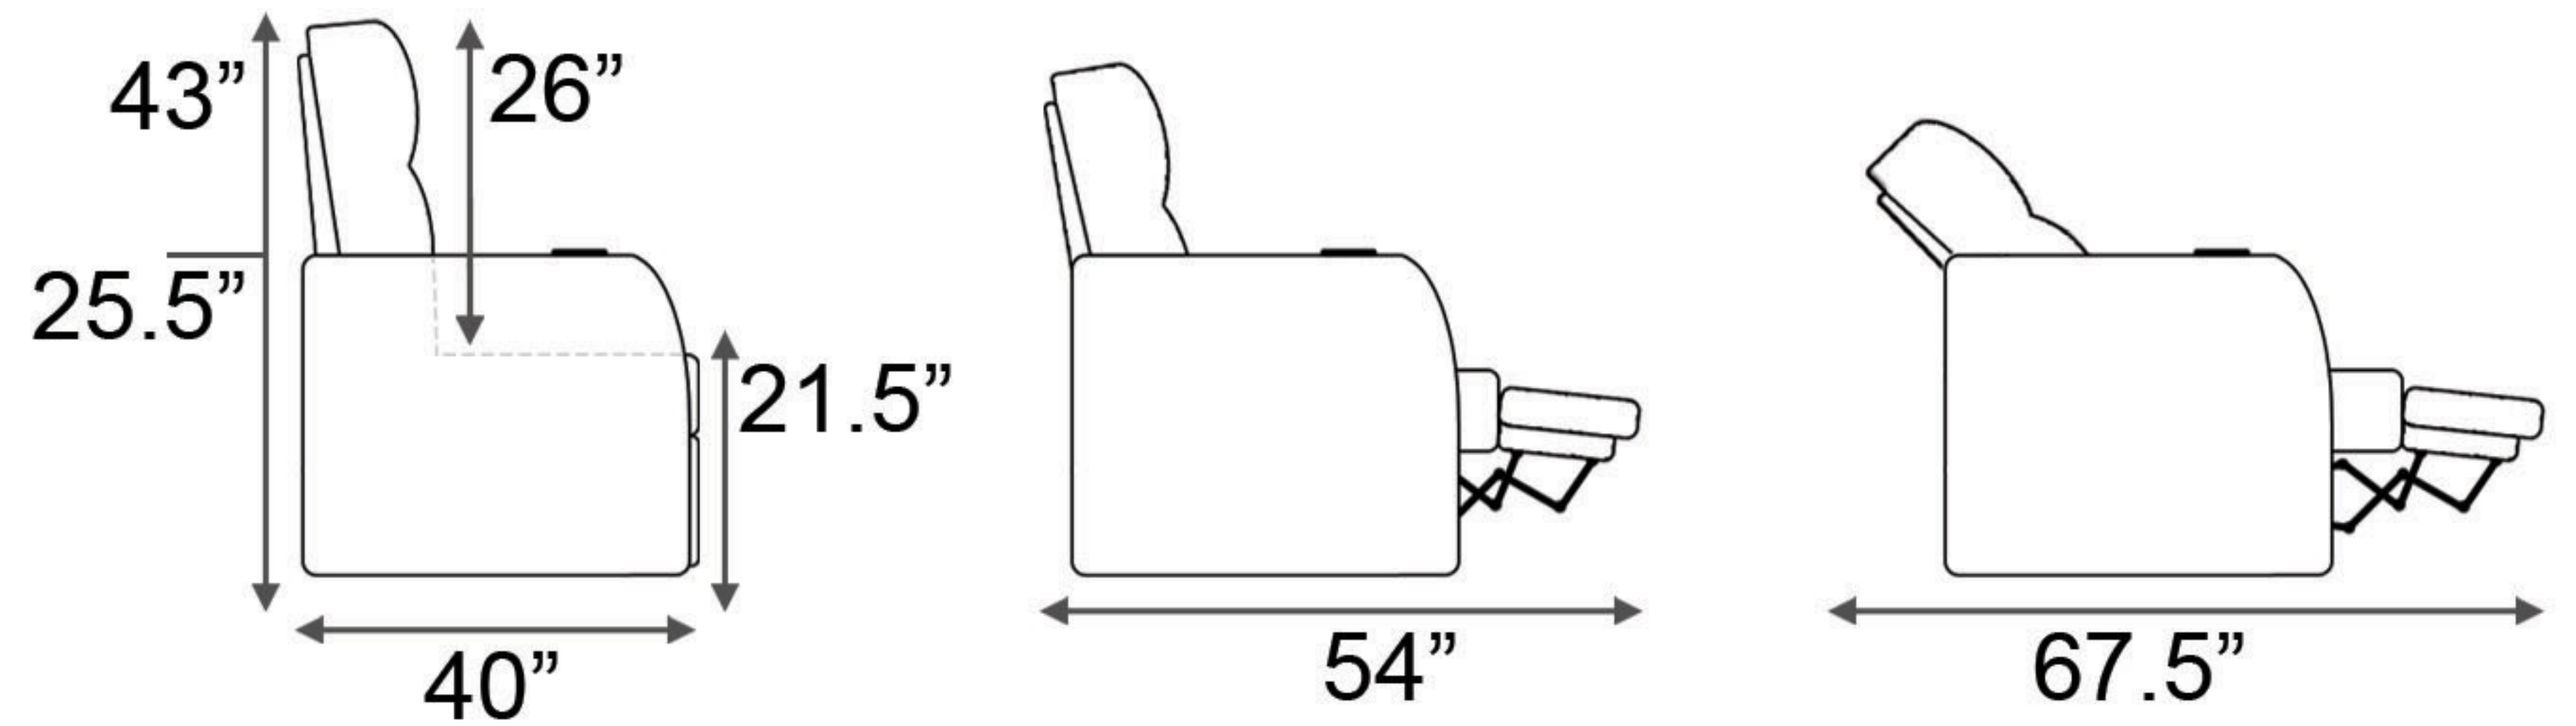

Armrest Width: 7"

Double Arm Recliner

RAF Recliner

Armless Recliner

Distance from wall needed for full recline: 6"

Upright Position

'T.V. Position' Recline

Full Recline Position